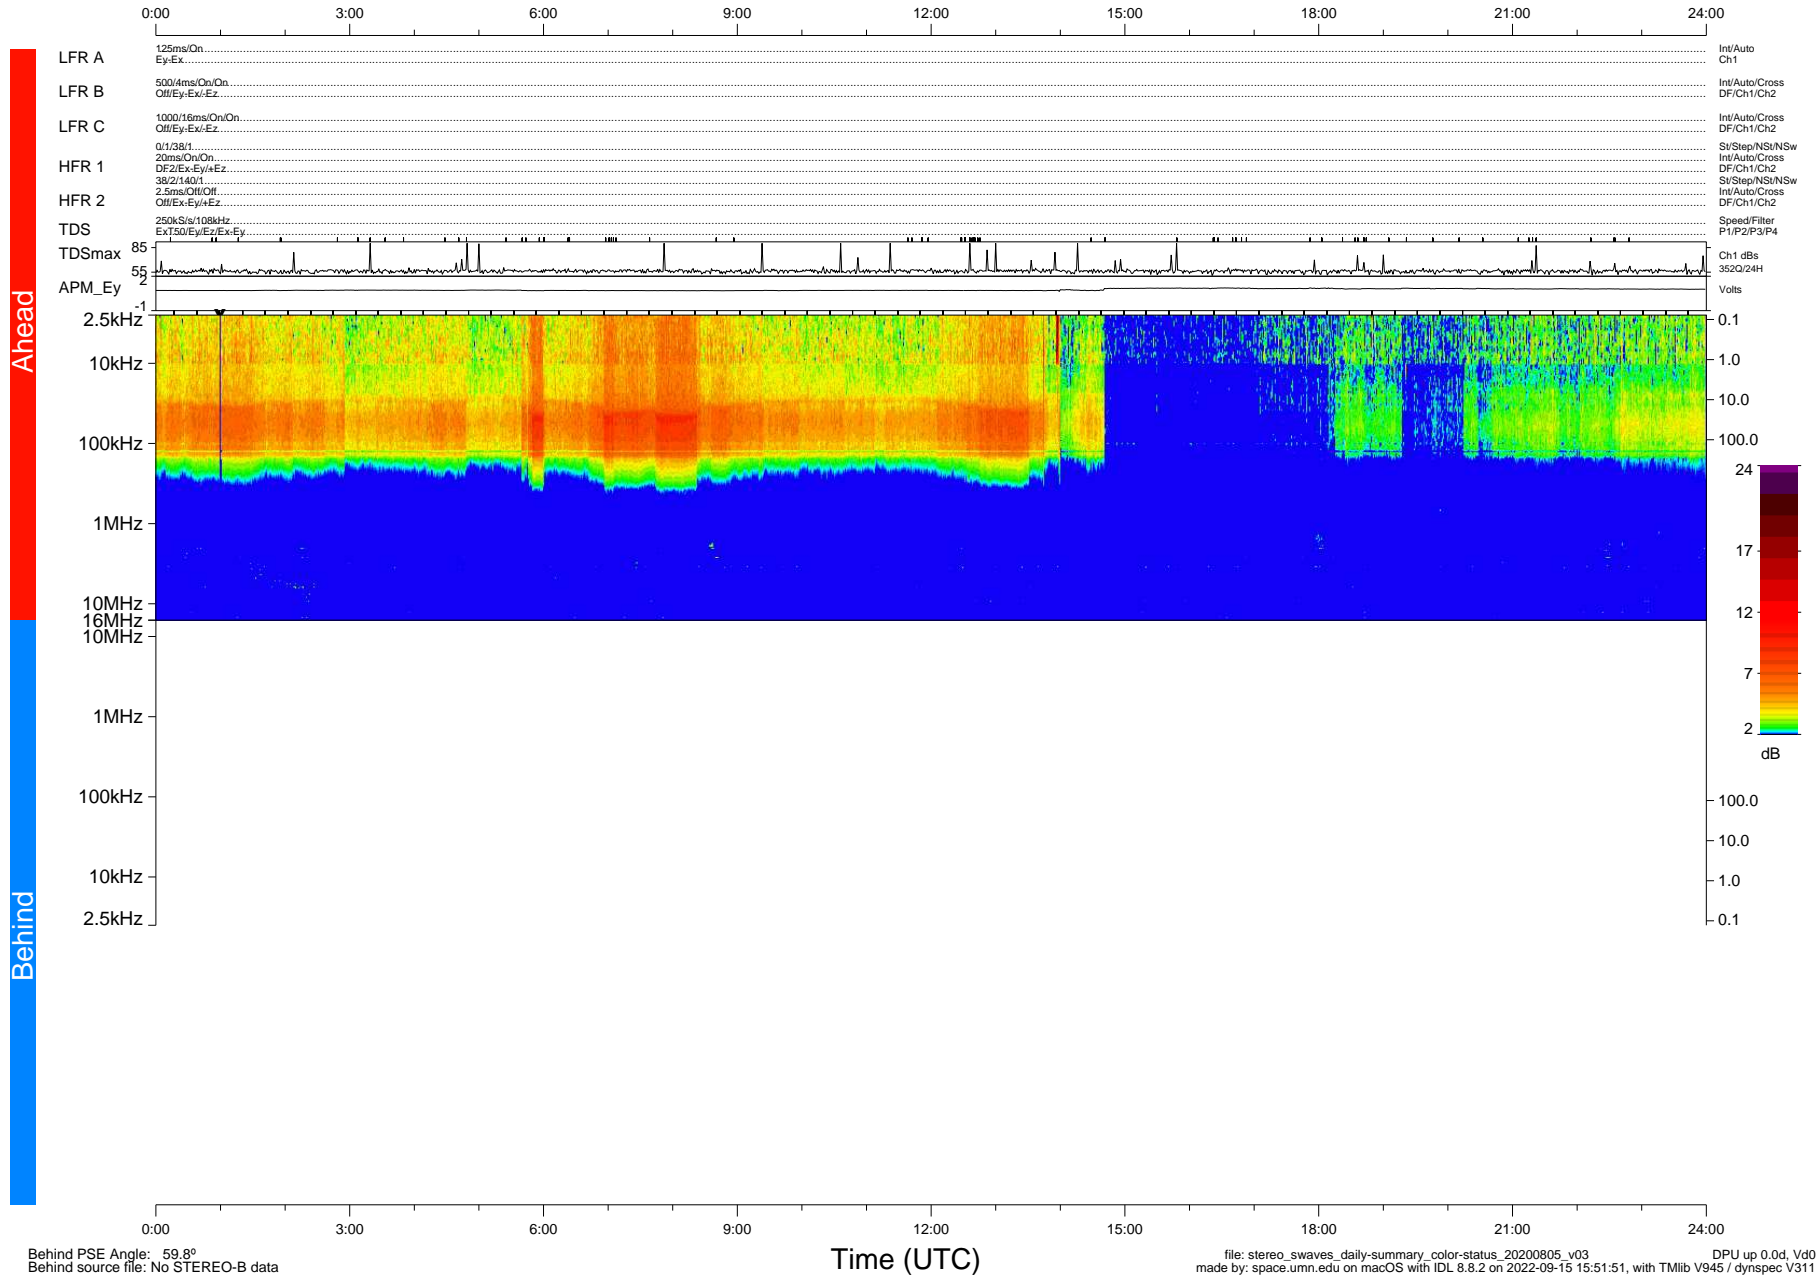

# STEREO/WAVES Daily Summary - 05-Aug-2020 (DOY 218)

Ahead source file: swaves\_ahead\_2020\_218\_1\_05.fin (Recovery: 100.0% HK, 106% Pkts)  
 Ahead PSE Angle: -66.2°

DPU up 1855.9d, V412d32

Behind PSE Angle: 59.8°  
 Behind source file: No STEREO-B data

file: stereo\_swaves\_daily-summary\_color-status\_20200805\_v03  
 made by: space.umn.edu on macOS with IDL 8.8.2 on 2022-09-15 15:51:51, with Tlib V945 / dynspec V311  
 DPU up 0.0d, Vd0