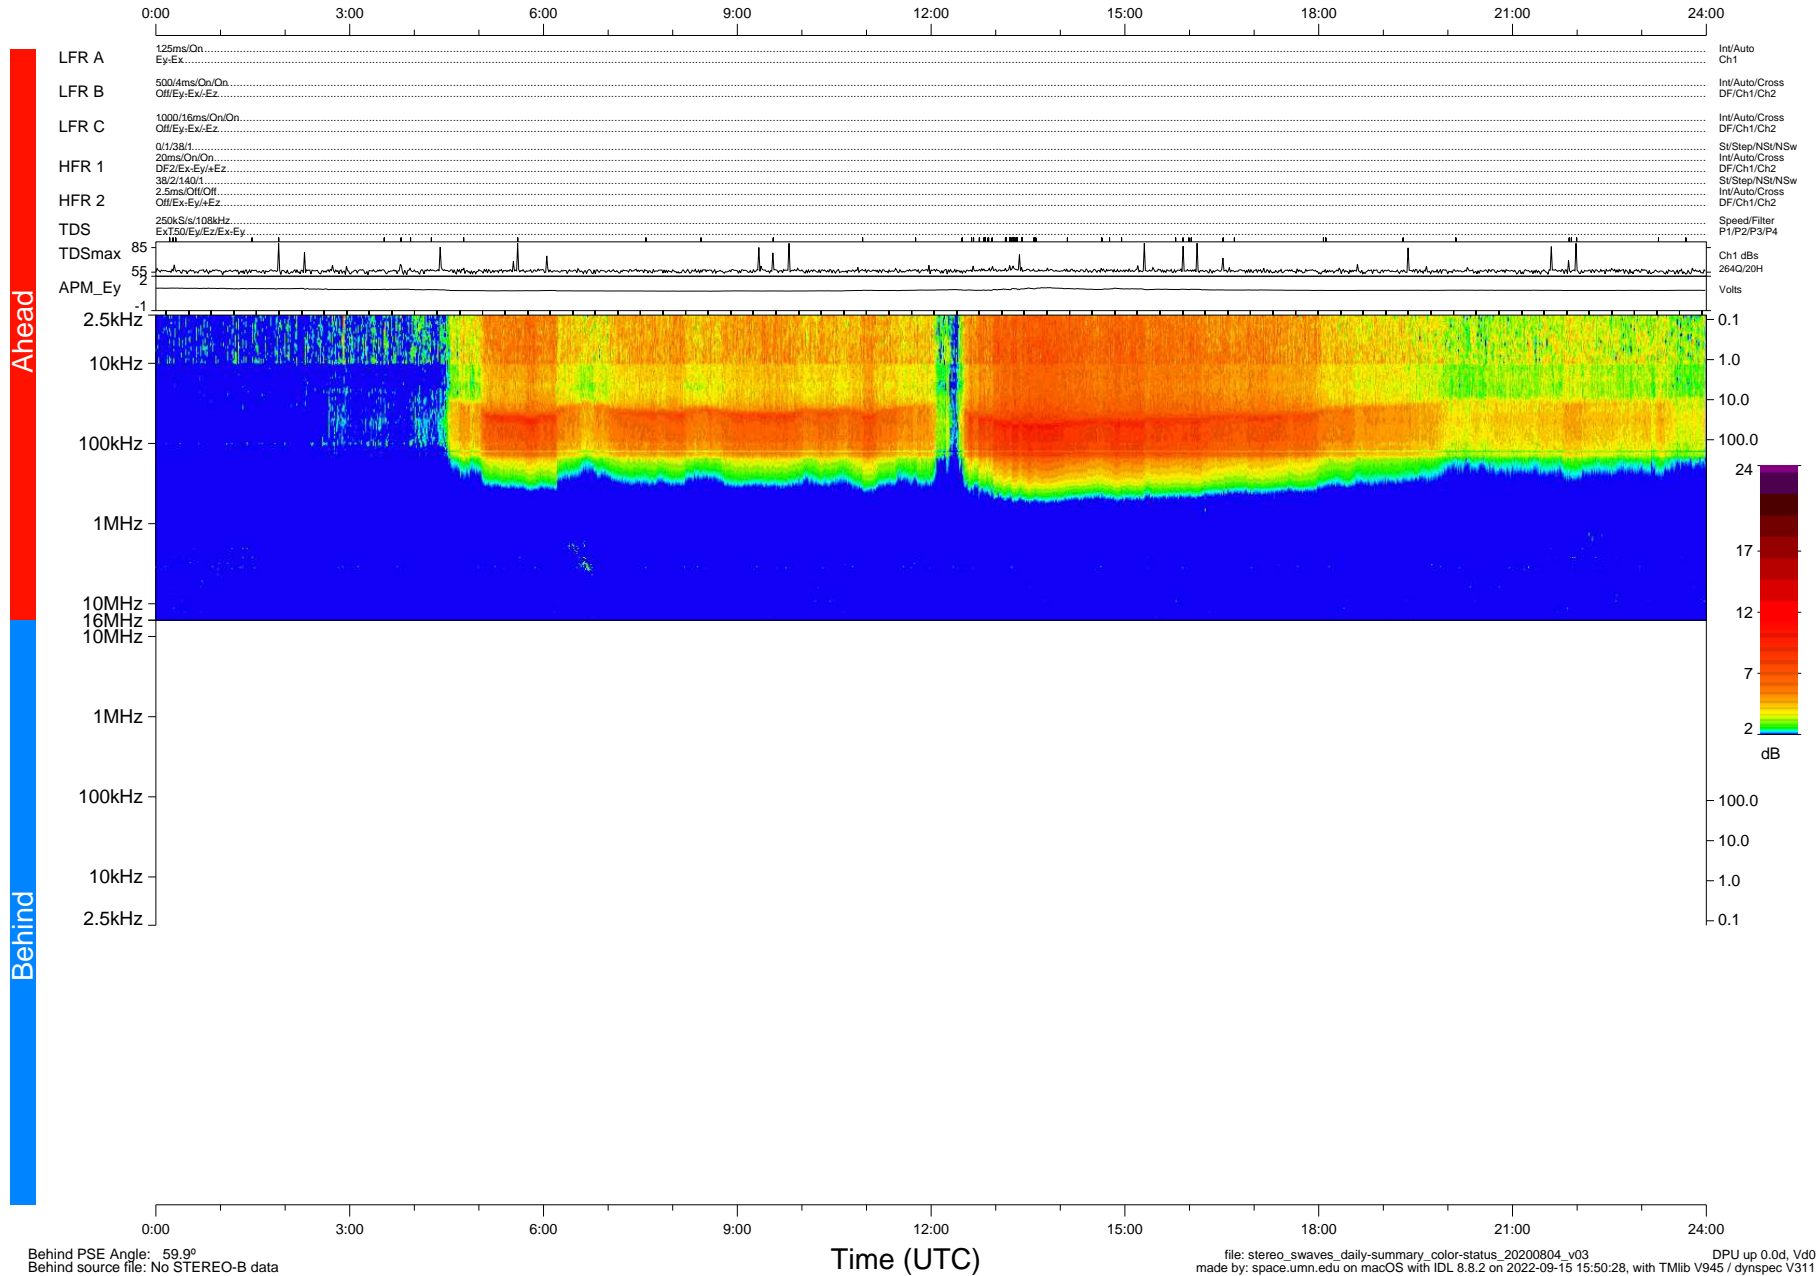

STEREO/WAVES Daily Summary - 04-Aug-2020 (DOY 217)

Ahead source file: swaves_ahead_2020_217_1_05.fin (Recovery: 100.0% HK, 93% Pkts)
Ahead PSE Angle: -66.3°

DPU up 1854.9d, V412d32

Behind PSE Angle: 59.9°
Behind source file: No STEREO-B data