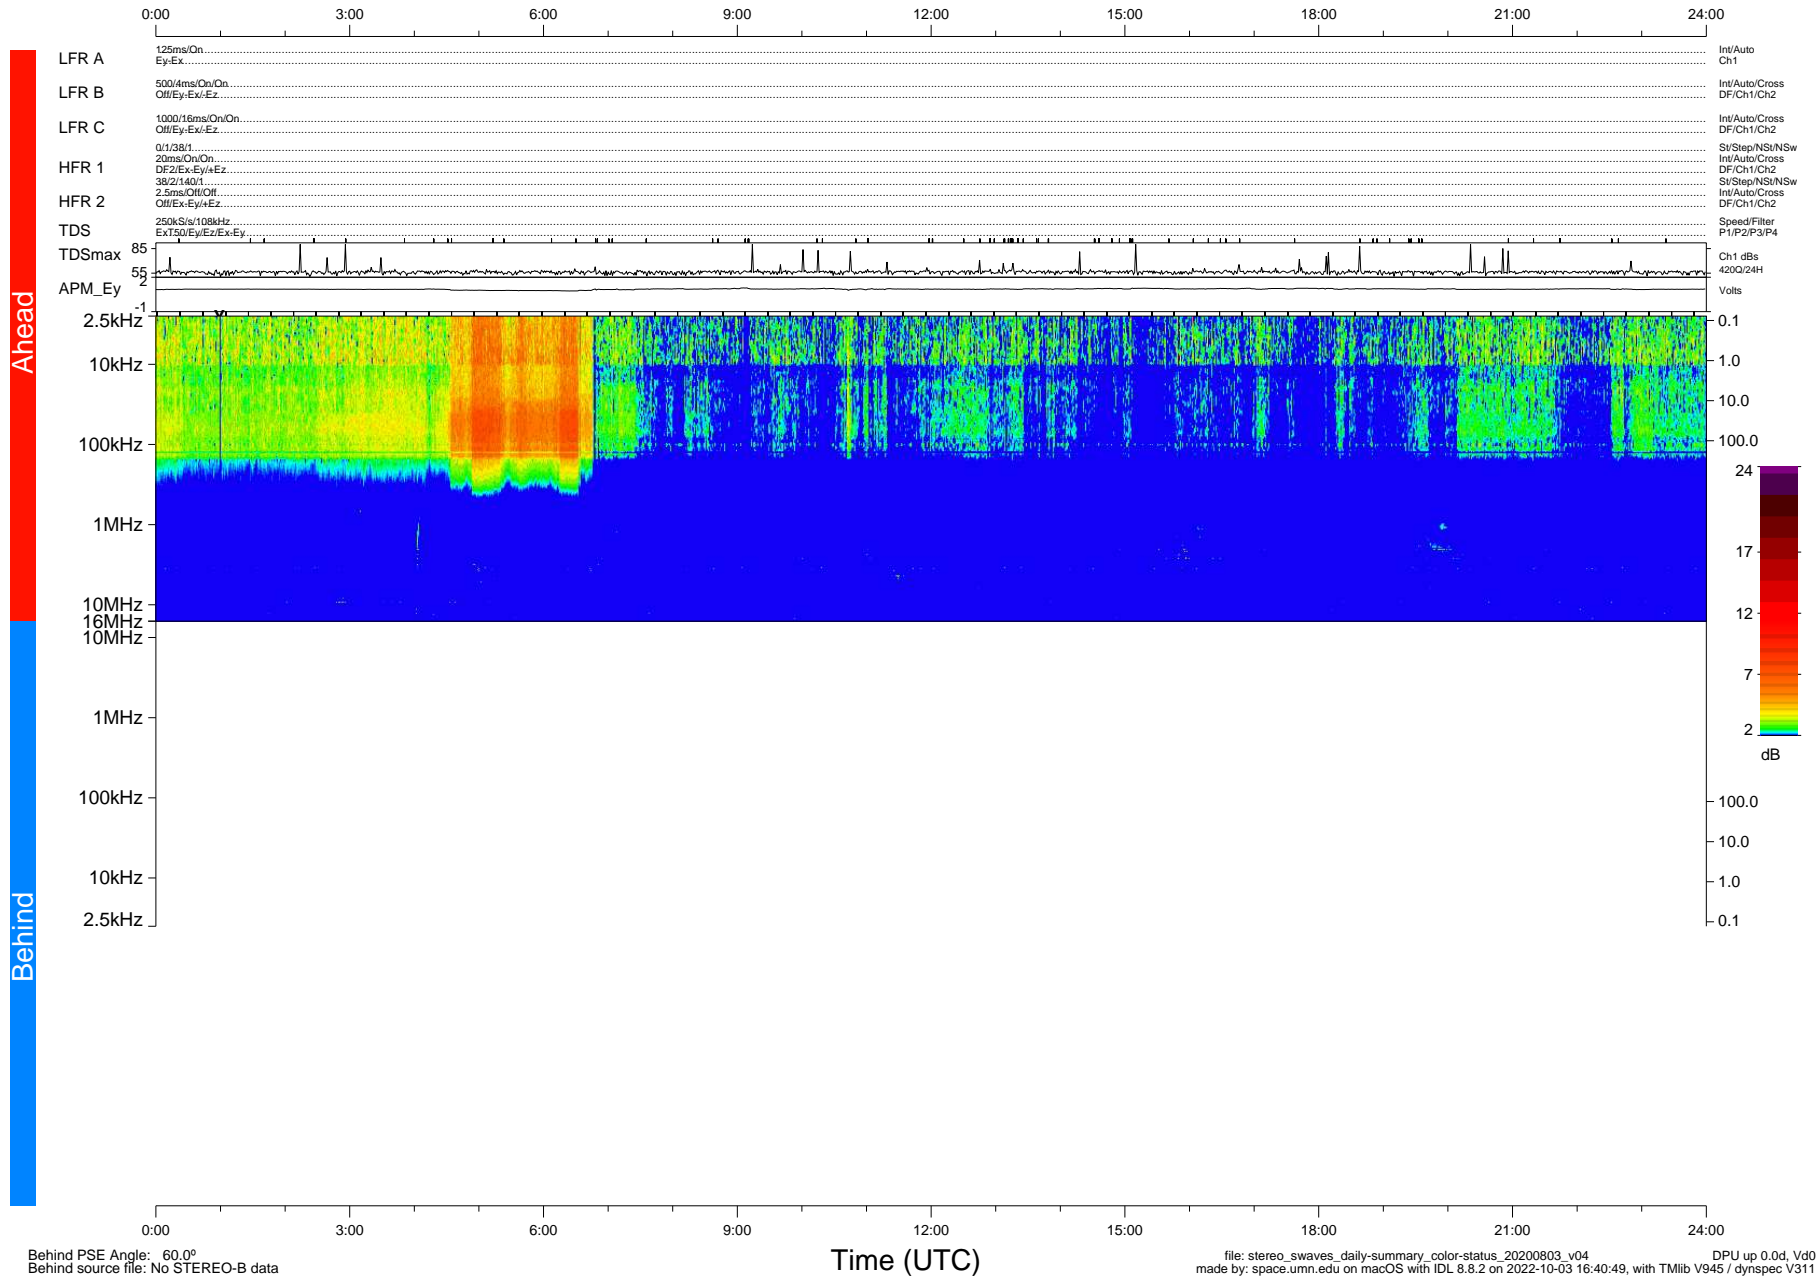

# STEREO/WAVES Daily Summary - 03-Aug-2020 (DOY 216)

Ahead source file: swaves\_ahead\_2020\_216\_1\_05.fin (Recovery: 100.0% HK, 116% Pkts)  
 Ahead PSE Angle: -66.3°

DPU up 1853.9d, V412d32

Behind PSE Angle: 60.0°  
 Behind source file: No STEREO-B data

file: stereo\_swaves\_daily-summary\_color-status\_20200803\_v04  
 made by: space.umn.edu on macOS with IDL 8.8.2 on 2022-10-03 16:40:49, with Tlib V945 / dynspec V311  
 DPU up 0.0d, Vd0