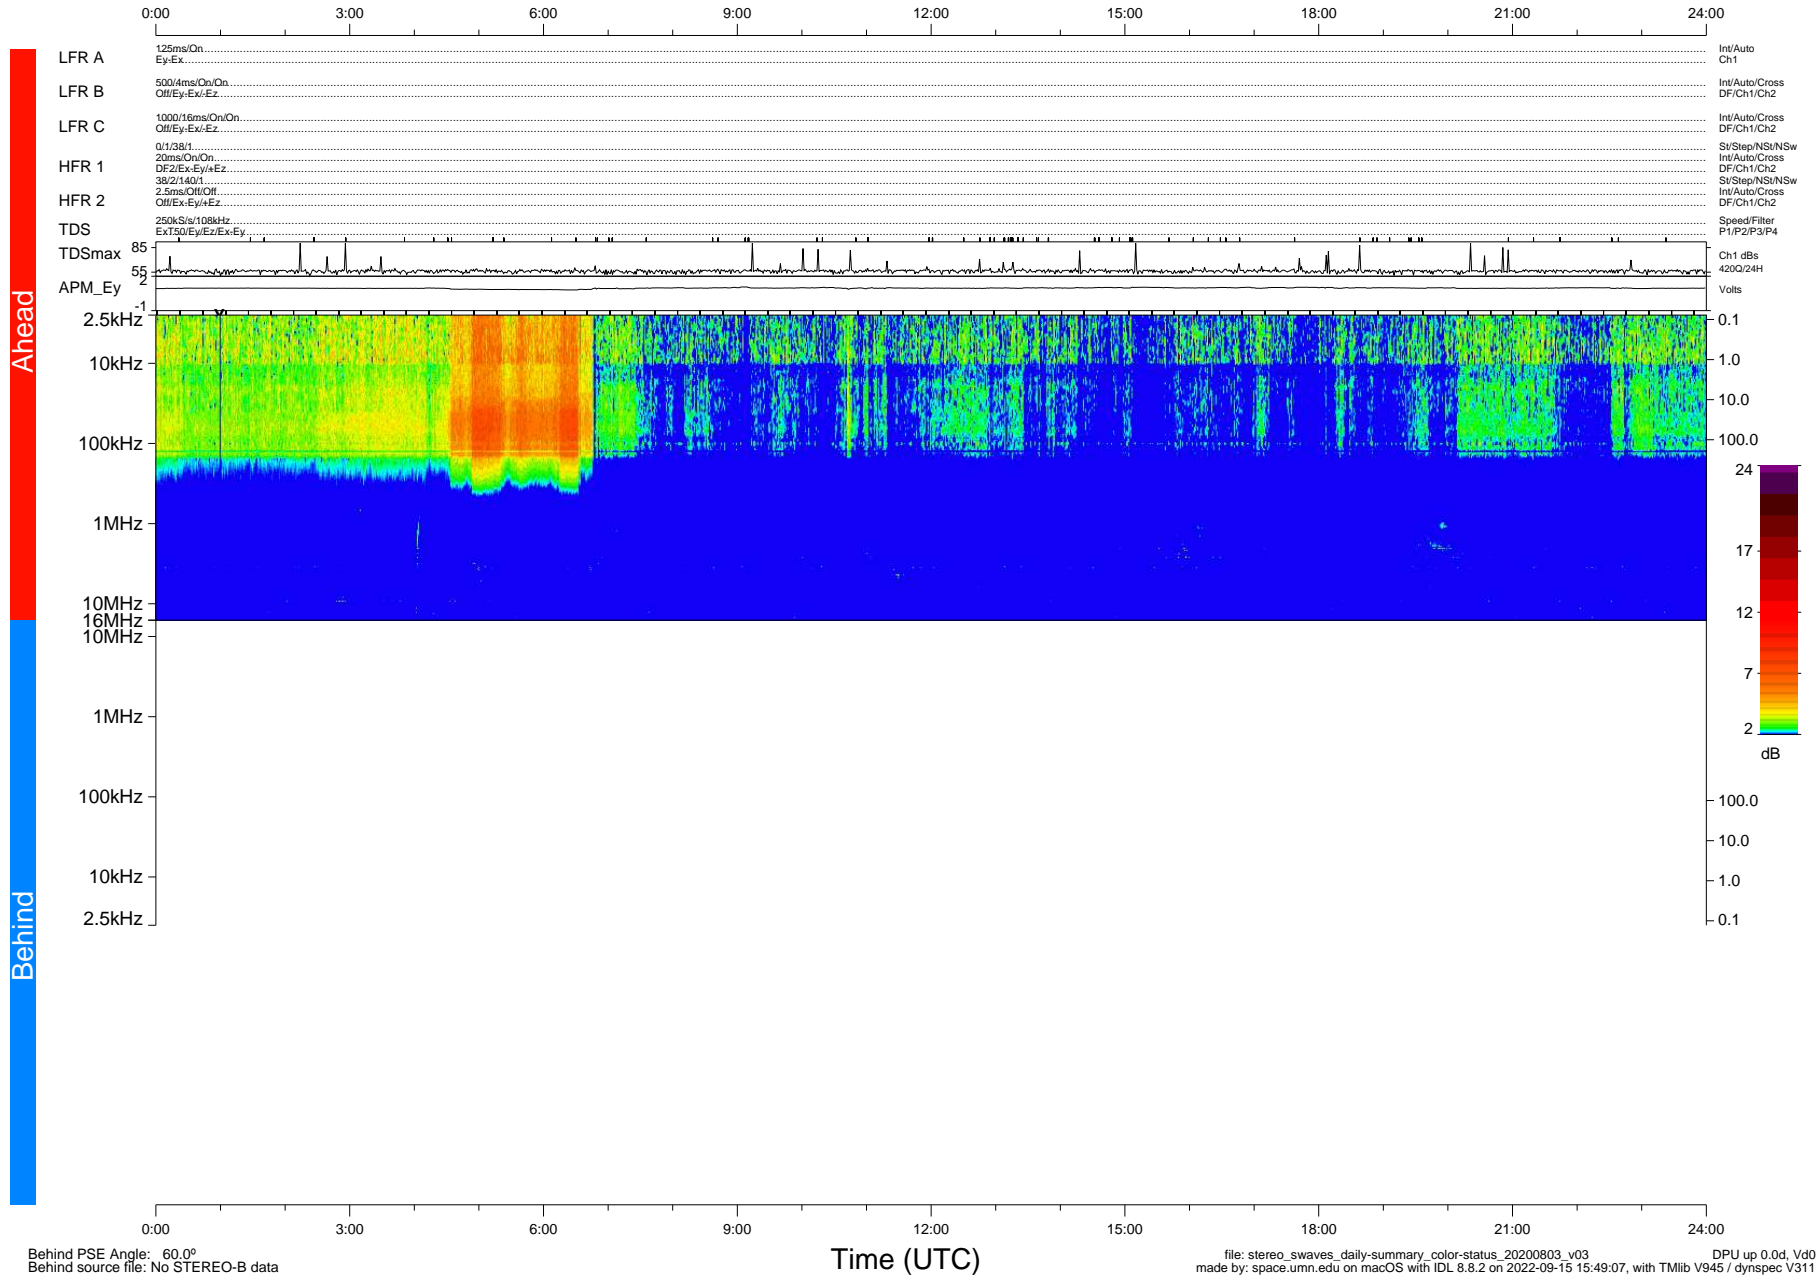

STEREO/WAVES Daily Summary - 03-Aug-2020 (DOY 216)

Ahead source file: swaves_ahead_2020_216_1_05.fin (Recovery: 100.0% HK, 116% Pkts)
 Ahead PSE Angle: -66.3°

DPU up 1853.9d, V412d32

Behind PSE Angle: 60.0°
 Behind source file: No STEREO-B data

file: stereo_swaves_daily-summary_color-status_20200803_v03
 made by: space.umn.edu on macOS with IDL 8.8.2 on 2022-09-15 15:49:07, with Tmlib V945 / dynspec V311
 DPU up 0.0d, Vd0