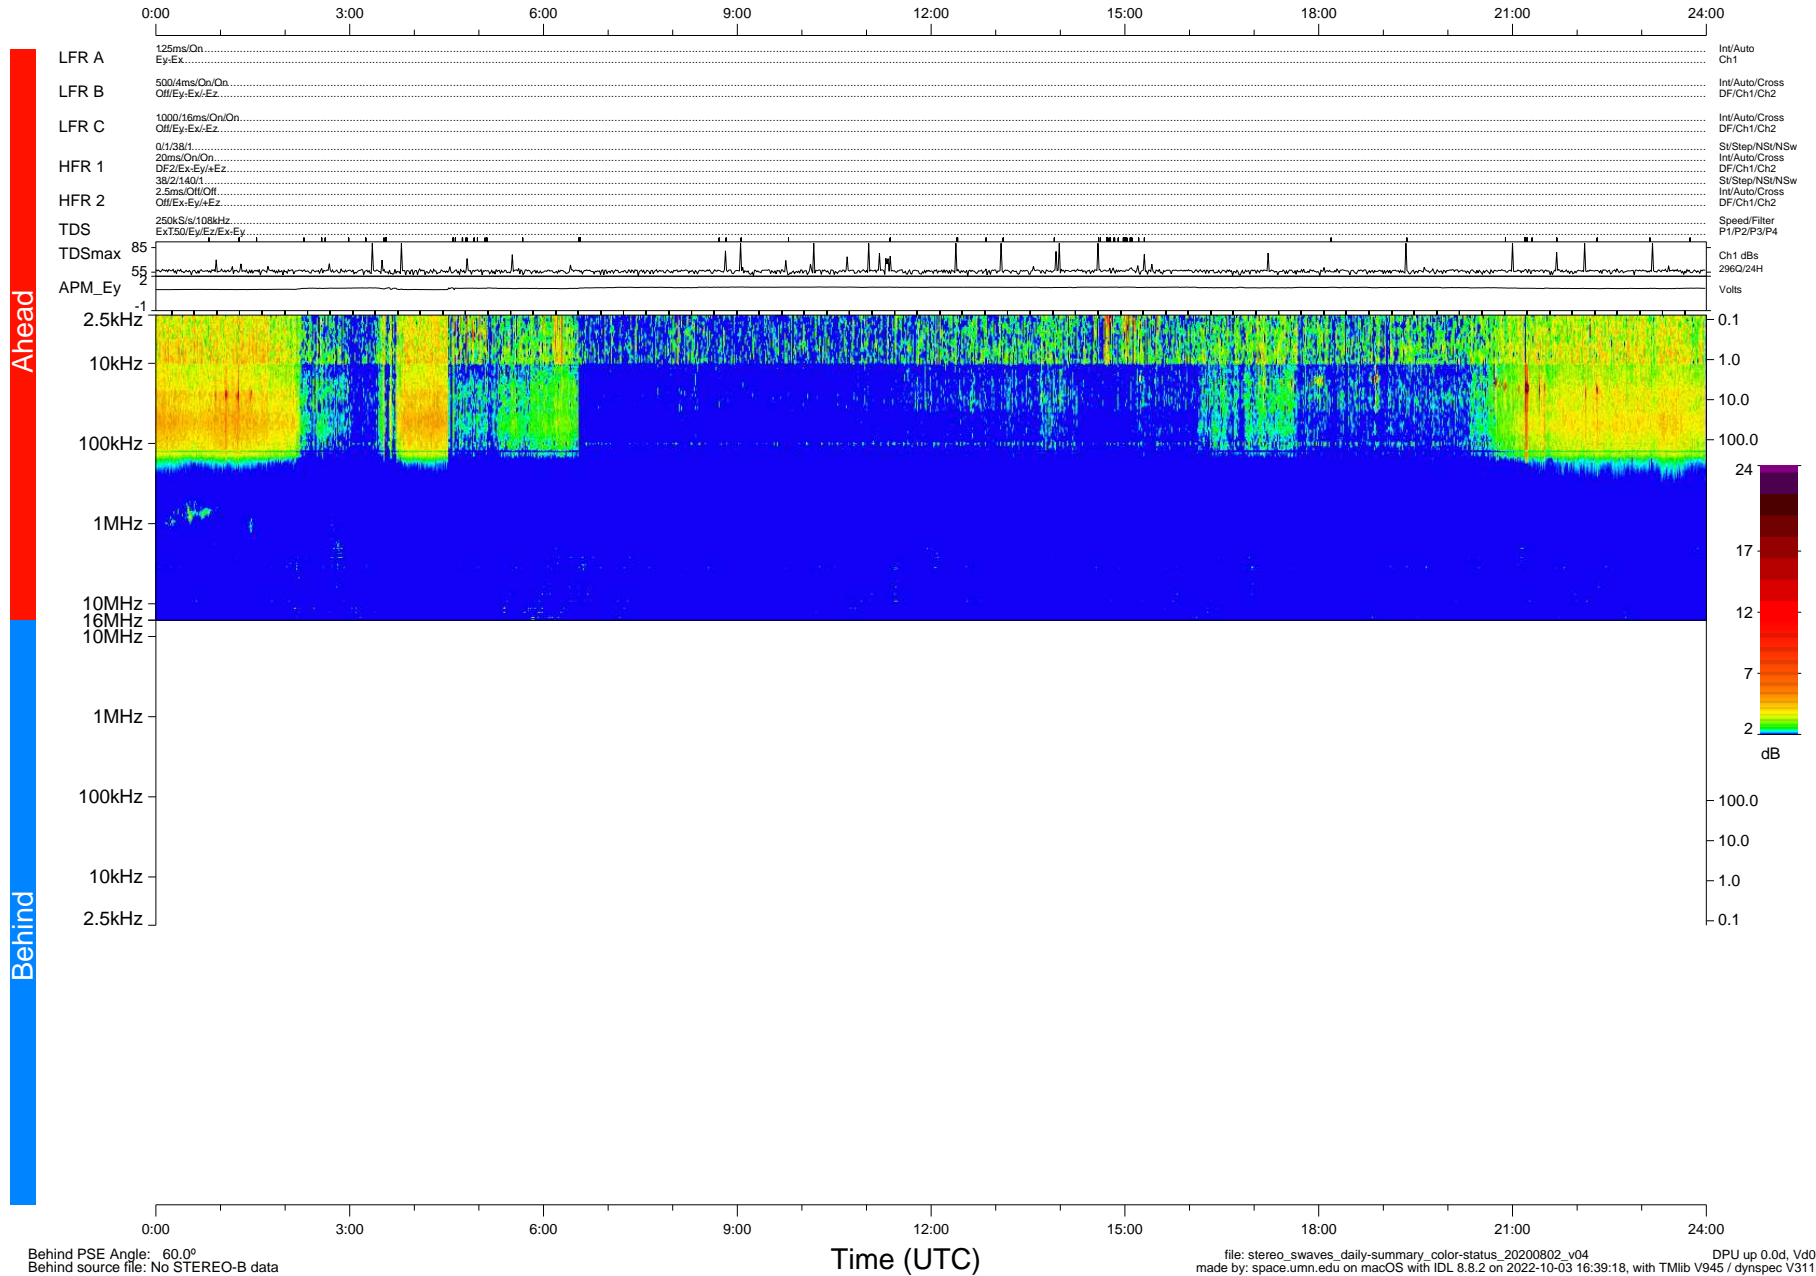

STEREO/WAVES Daily Summary - 02-Aug-2020 (DOY 215)

Ahead source file: swaves_ahead_2020_215_1_05.fin (Recovery: 100.1% HK, 98% Pkts)
Ahead PSE Angle: -66.5°

DPU up 1852.9d, V412d32

Behind PSE Angle: 60.0°
Behind source file: No STEREO-B data