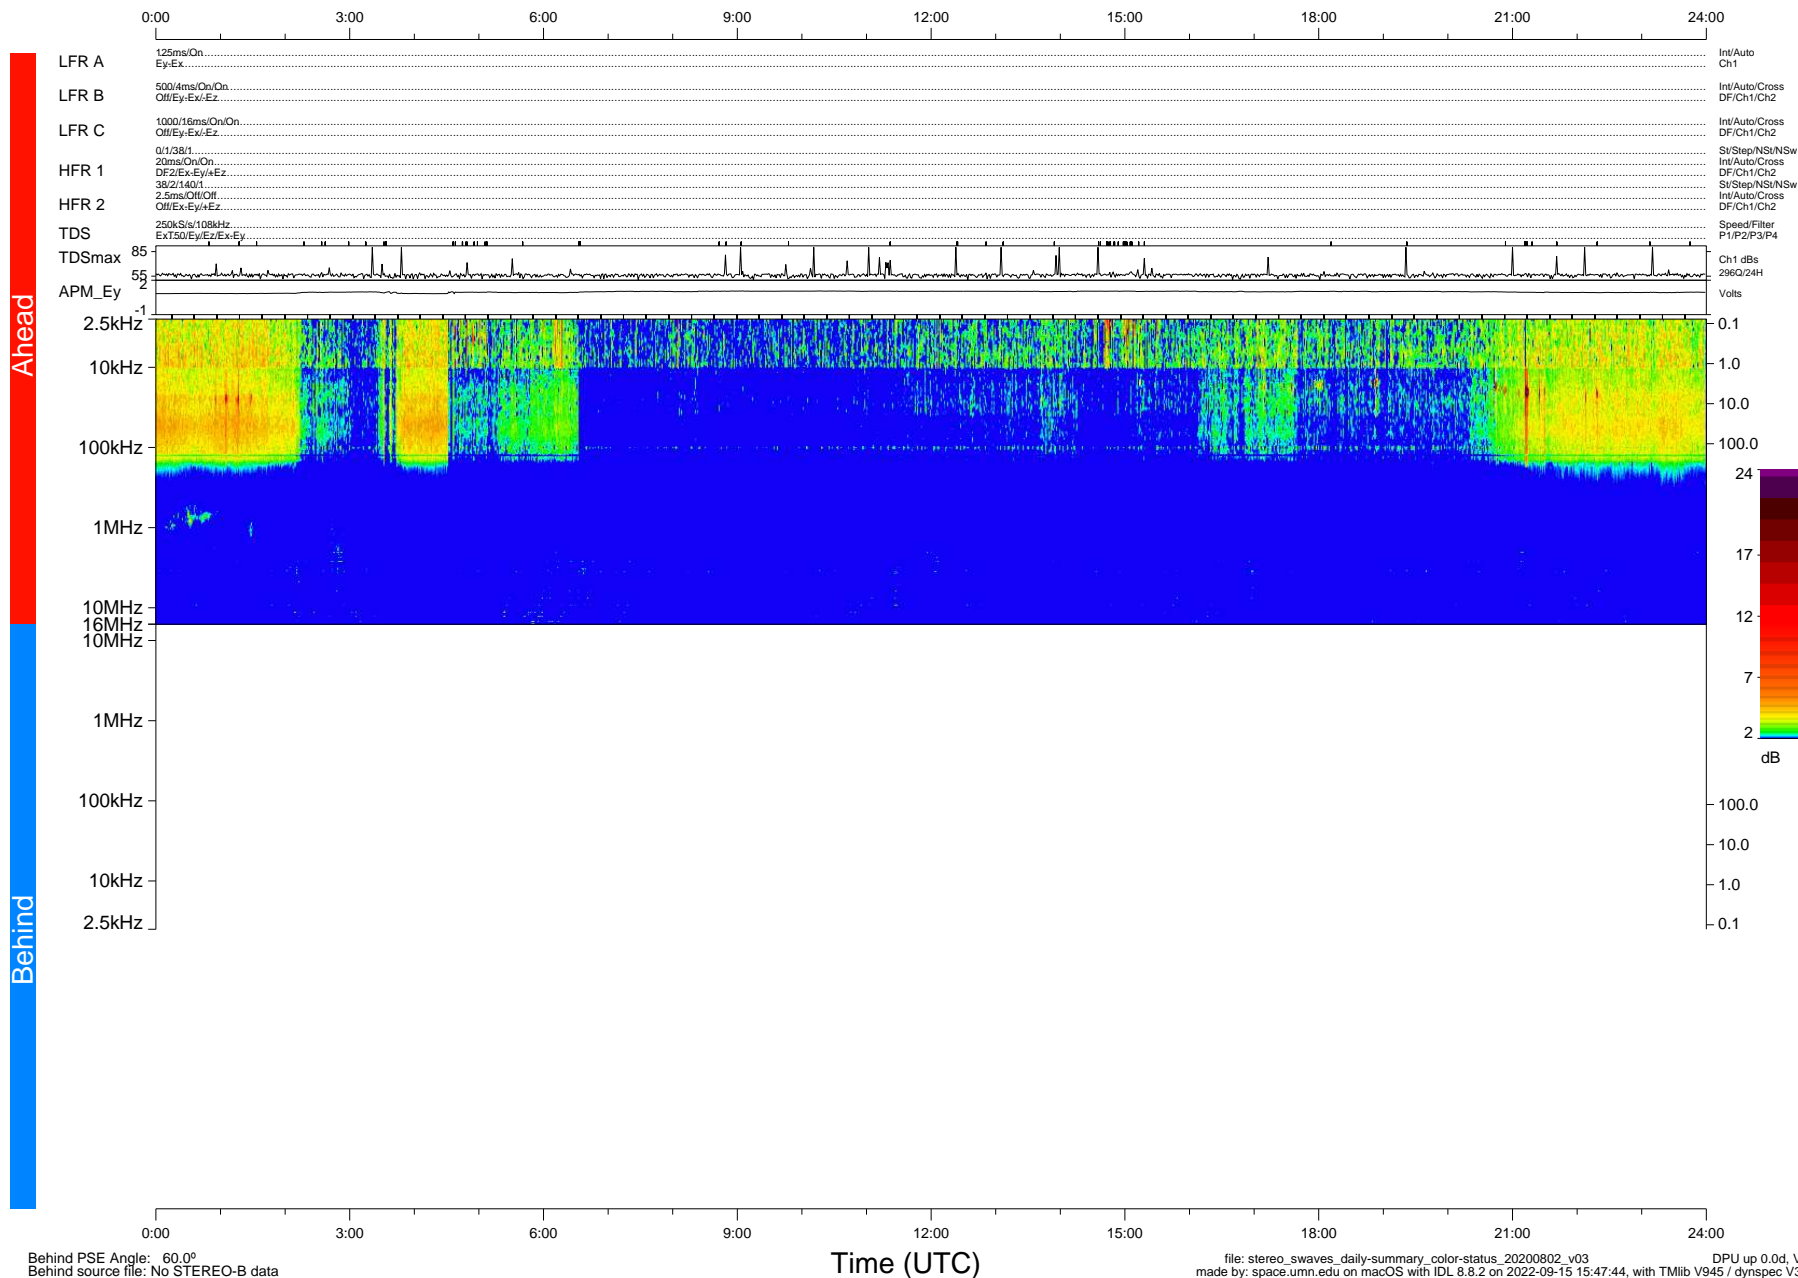

STEREO/WAVES Daily Summary - 02-Aug-2020 (DOY 215)

Ahead source file: swaves_ahead_2020_215_1_05.fin (Recovery: 100.1% HK, 98% Pkts)
Ahead PSE Angle: -66.5°

DPU up 1852.9d, V412d32

Behind PSE Angle: 60.0°
Behind source file: No STEREO-B data