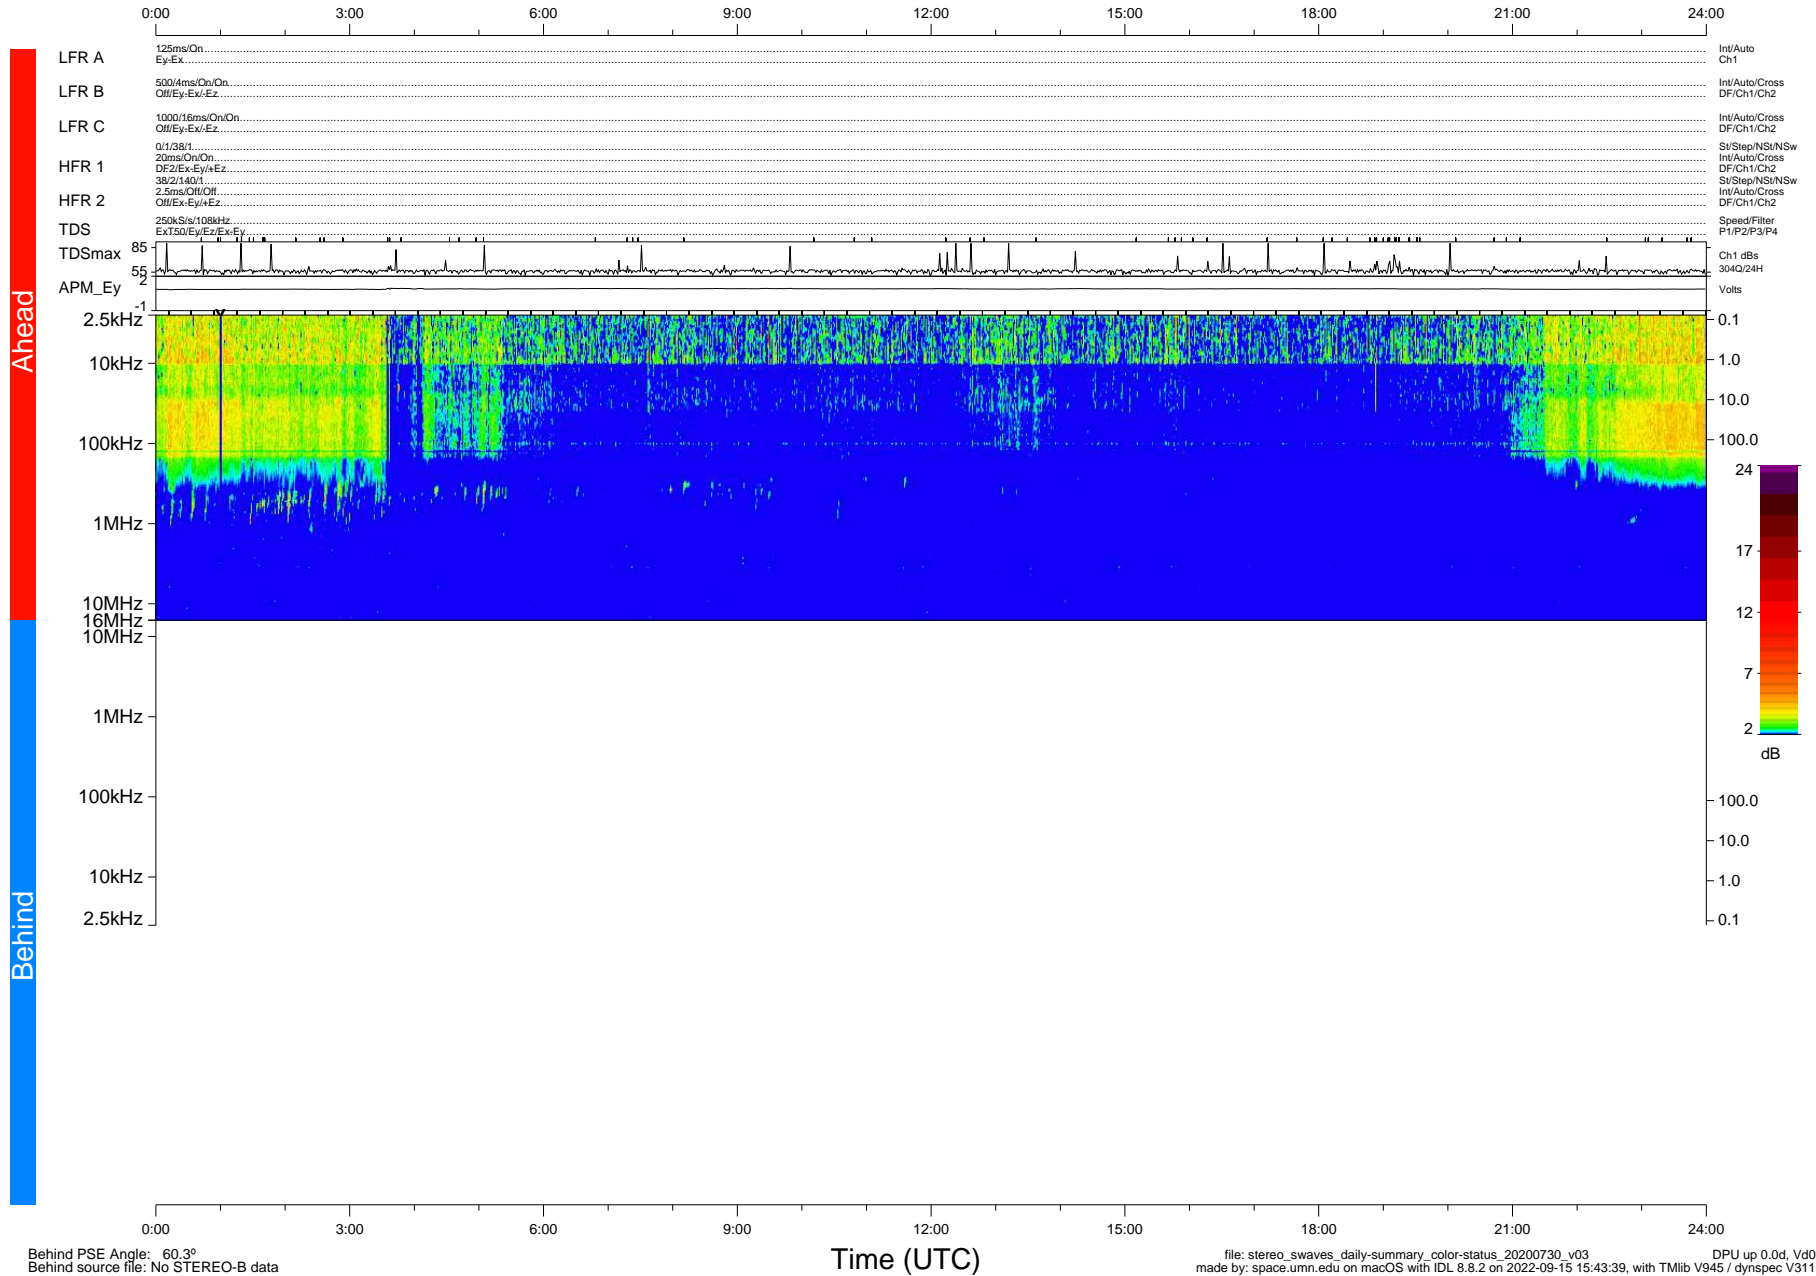

STEREO/WAVES Daily Summary - 30-Jul-2020 (DOY 212)

Ahead source file: swaves_ahead_2020_212_1_05.fin (Recovery: 100.0% HK, 99% PKts)
 Ahead PSE Angle: -66.7°

DPU up 1849.9d, V412d32

Behind PSE Angle: 60.3°
 Behind source file: No STEREO-B data

file: stereo_swaves_daily-summary_color-status_20200730_v03
 made by: space.umn.edu on macOS with IDL 8.8.2 on 2022-09-15 15:43:39, with Tlib V945 / dynspec V311
 DPU up 0.0d, Vd0