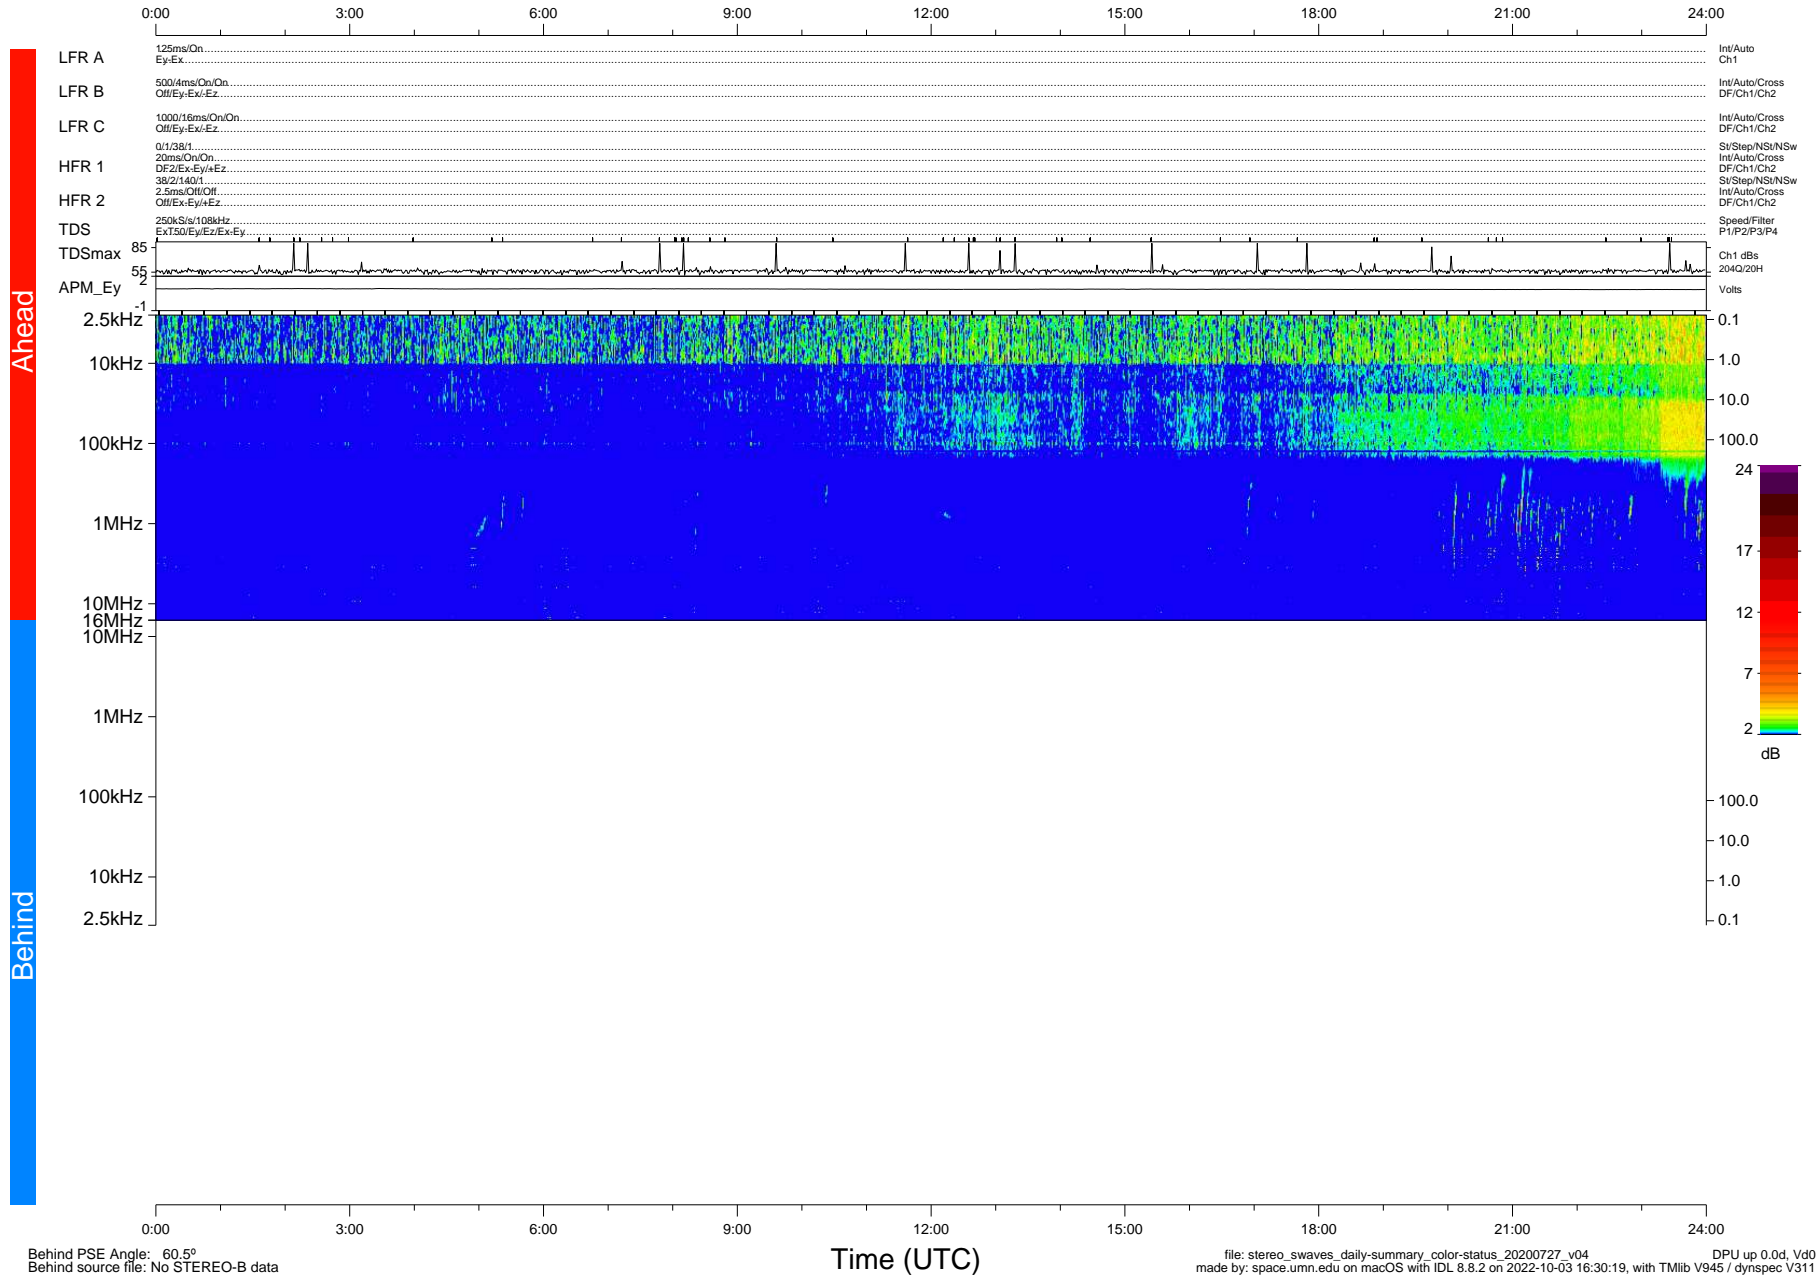

STEREO/WAVES Daily Summary - 27-Jul-2020 (DOY 209)

Ahead source file: swaves_ahead_2020_209_1_05.fin (Recovery: 100.0% HK, 84% Pkts)
 Ahead PSE Angle: -67.0°

DPU up 1846.9d, V412d32

Behind PSE Angle: 60.5°
 Behind source file: No STEREO-B data

file: stereo_swaves_daily-summary_color-status_20200727_v04 DPU up 0.0d, Vd0
 made by: space.umn.edu on macOS with IDL 8.8.2 on 2022-10-03 16:30:19, with TLib V945 / dynspec V311