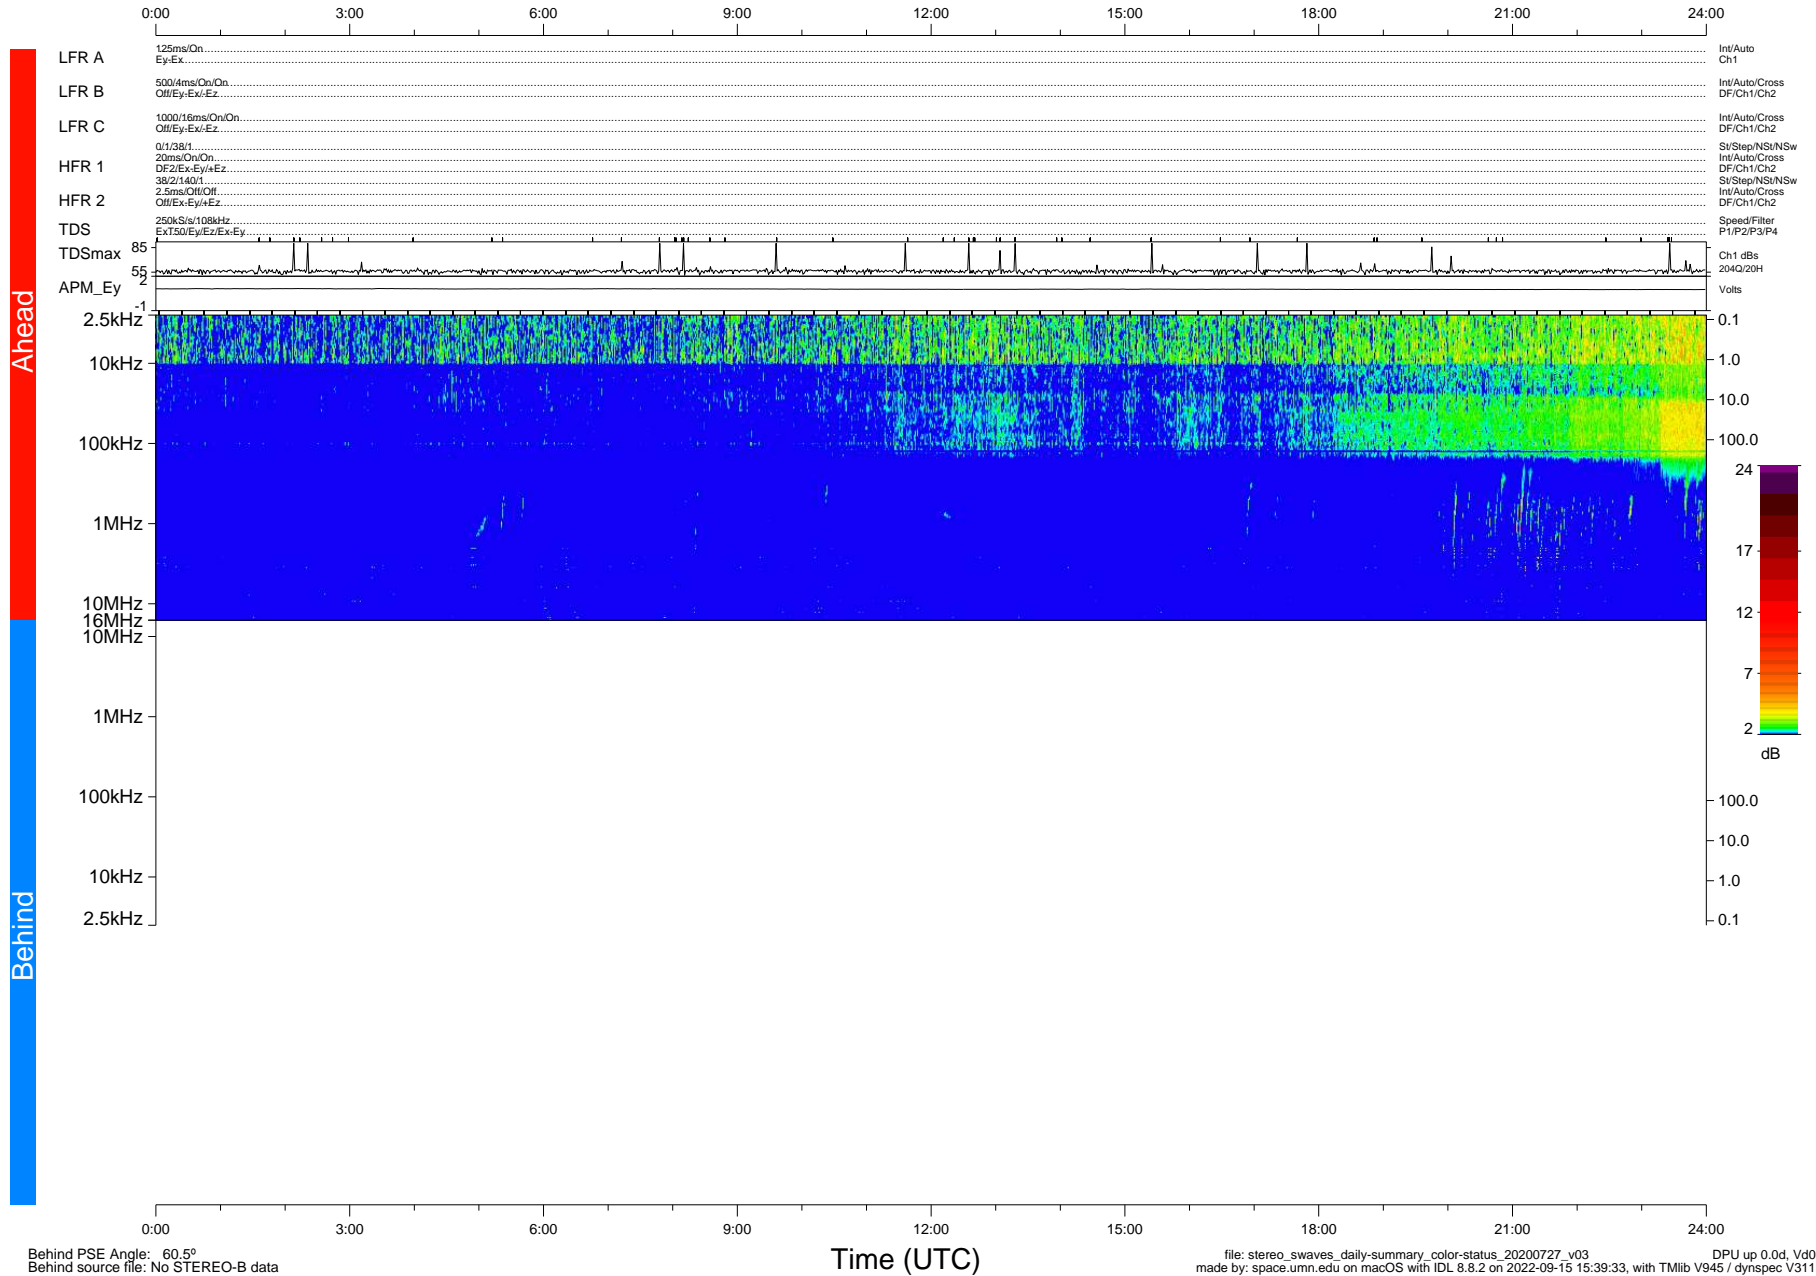

# STEREO/WAVES Daily Summary - 27-Jul-2020 (DOY 209)

Ahead source file: swaves\_ahead\_2020\_209\_1\_05.fin (Recovery: 100.0% HK, 84% Pkts)  
 Ahead PSE Angle: -67.0°

DPU up 1846.9d, V412d32

Behind PSE Angle: 60.5°  
 Behind source file: No STEREO-B data

file: stereo\_swaves\_daily-summary\_color-status\_20200727\_v03 DPU up 0.0d, Vd0  
 made by: space.umn.edu on macOS with IDL 8.8.2 on 2022-09-15 15:39:33, with TLib V945 / dynspec V311