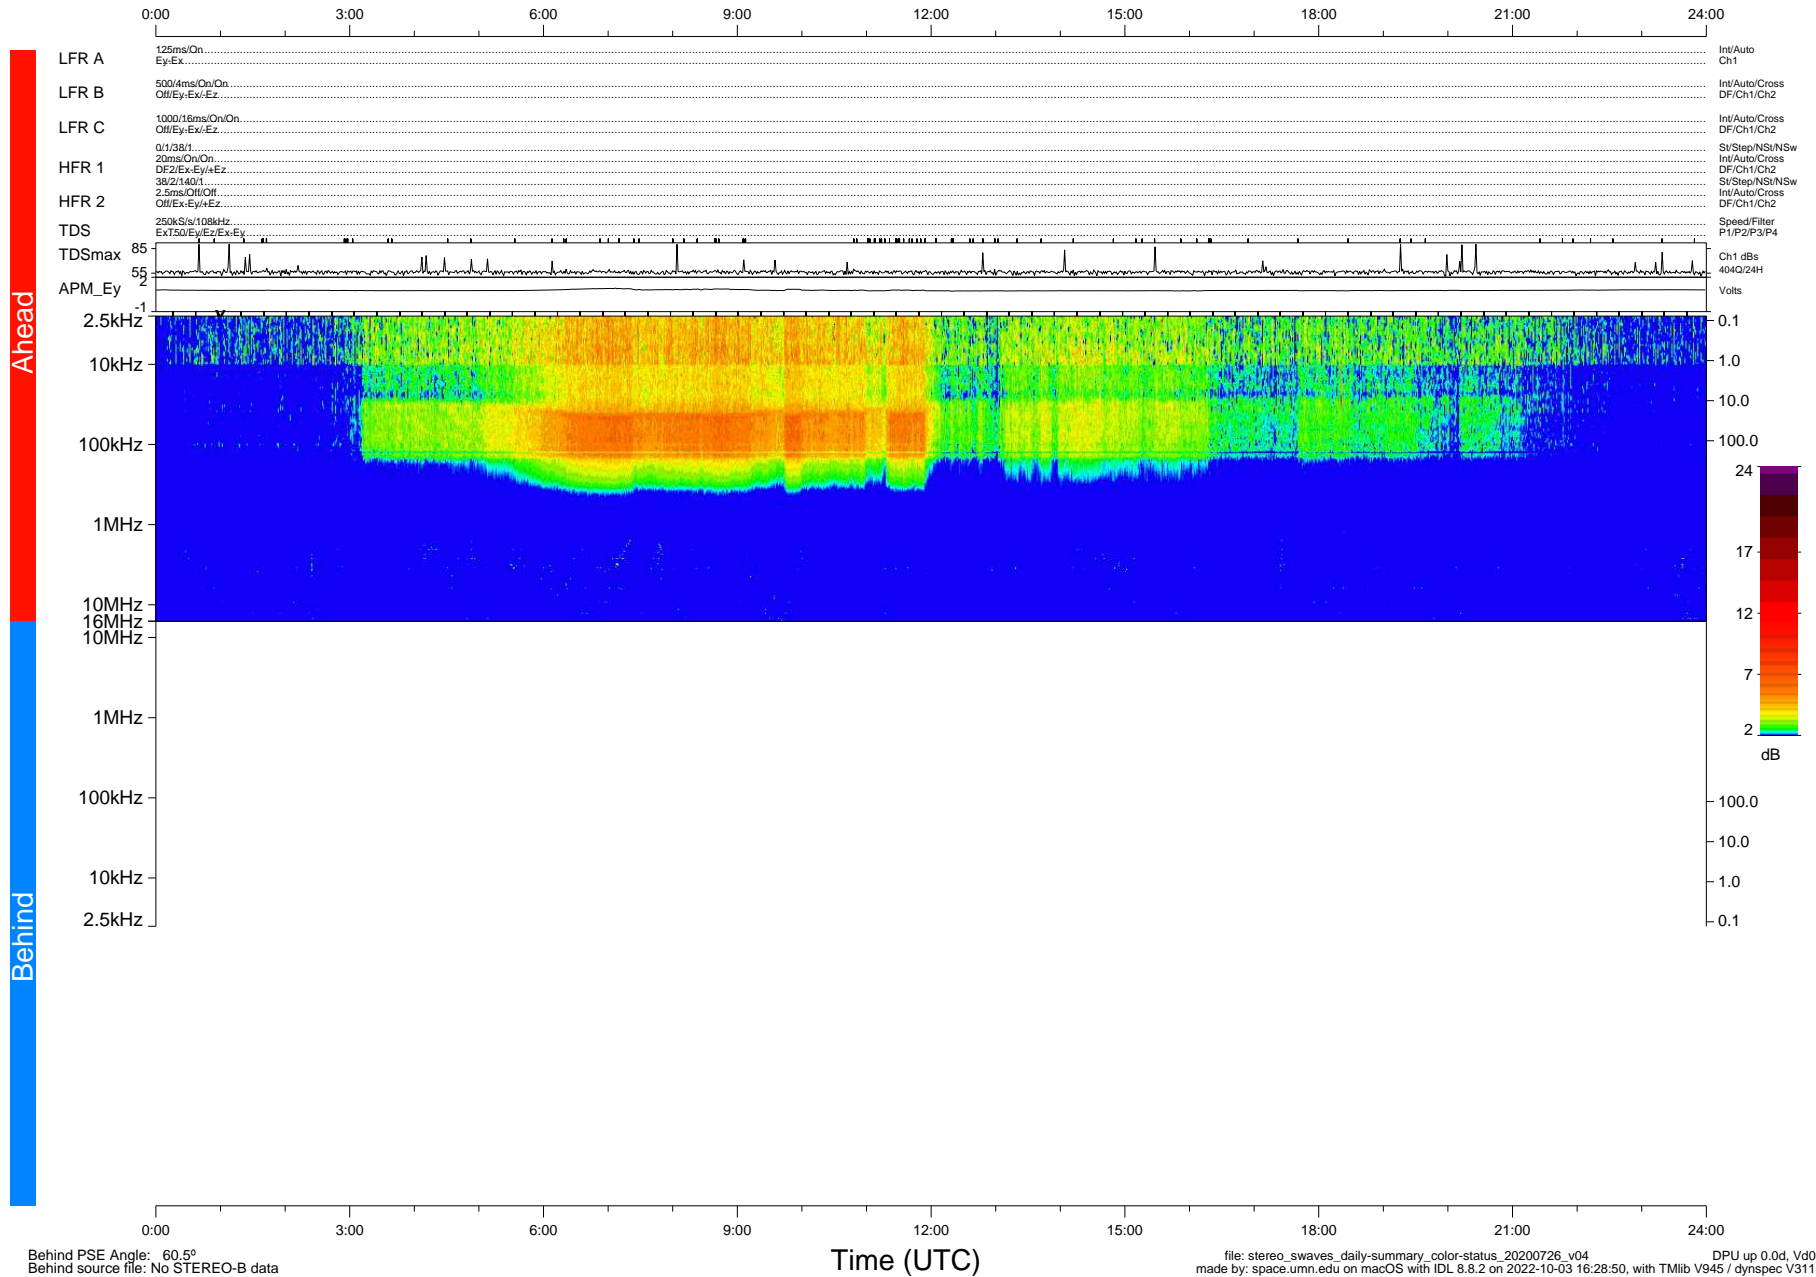

STEREO/WAVES Daily Summary - 26-Jul-2020 (DOY 208)

Ahead source file: swaves_ahead_2020_208_1_05.fin (Recovery: 100.0% HK, 114% Pkts)
 Ahead PSE Angle: -67.1°

DPU up 1845.9d, V412d32

Behind PSE Angle: 60.5°
 Behind source file: No STEREO-B data

Time (UTC)

file: stereo_swaves_daily-summary_color-status_20200726_v04 DPU up 0.0d, Vd0
 made by: space.umn.edu on macOS with IDL 8.8.2 on 2022-10-03 16:28:50, with Tlib V945 / dynspec V311