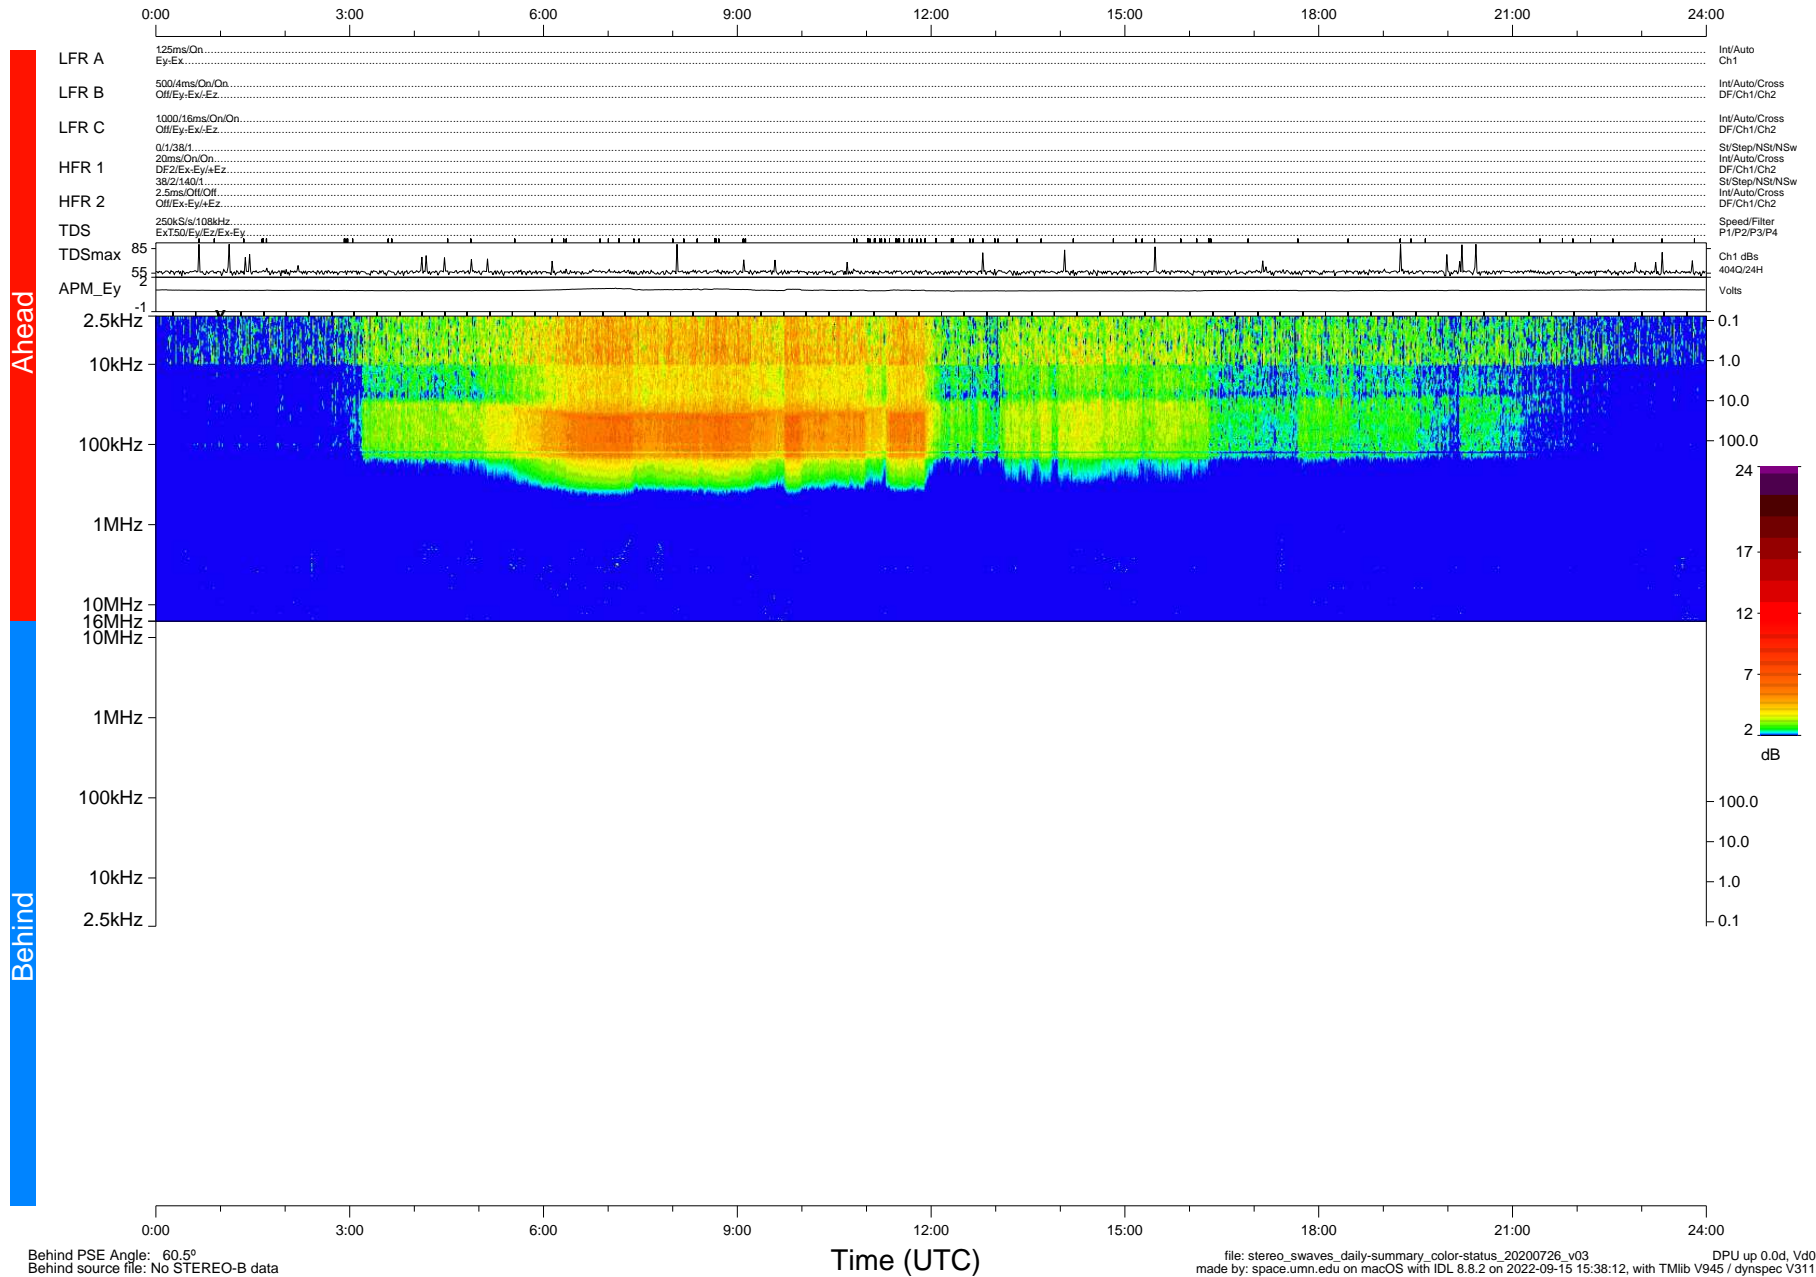

# STEREO/WAVES Daily Summary - 26-Jul-2020 (DOY 208)

Ahead source file: swaves\_ahead\_2020\_208\_1\_05.fin (Recovery: 100.0% HK, 114% Pkts)  
 Ahead PSE Angle: -67.1°

DPU up 1845.9d, V412d32

Behind PSE Angle: 60.5°  
 Behind source file: No STEREO-B data

file: stereo\_swaves\_daily-summary\_color-status\_20200726\_v03 DPU up 0.0d, Vd0  
 made by: space.umn.edu on macOS with IDL 8.8.2 on 2022-09-15 15:38:12, with Tlib V945 / dynspec V311