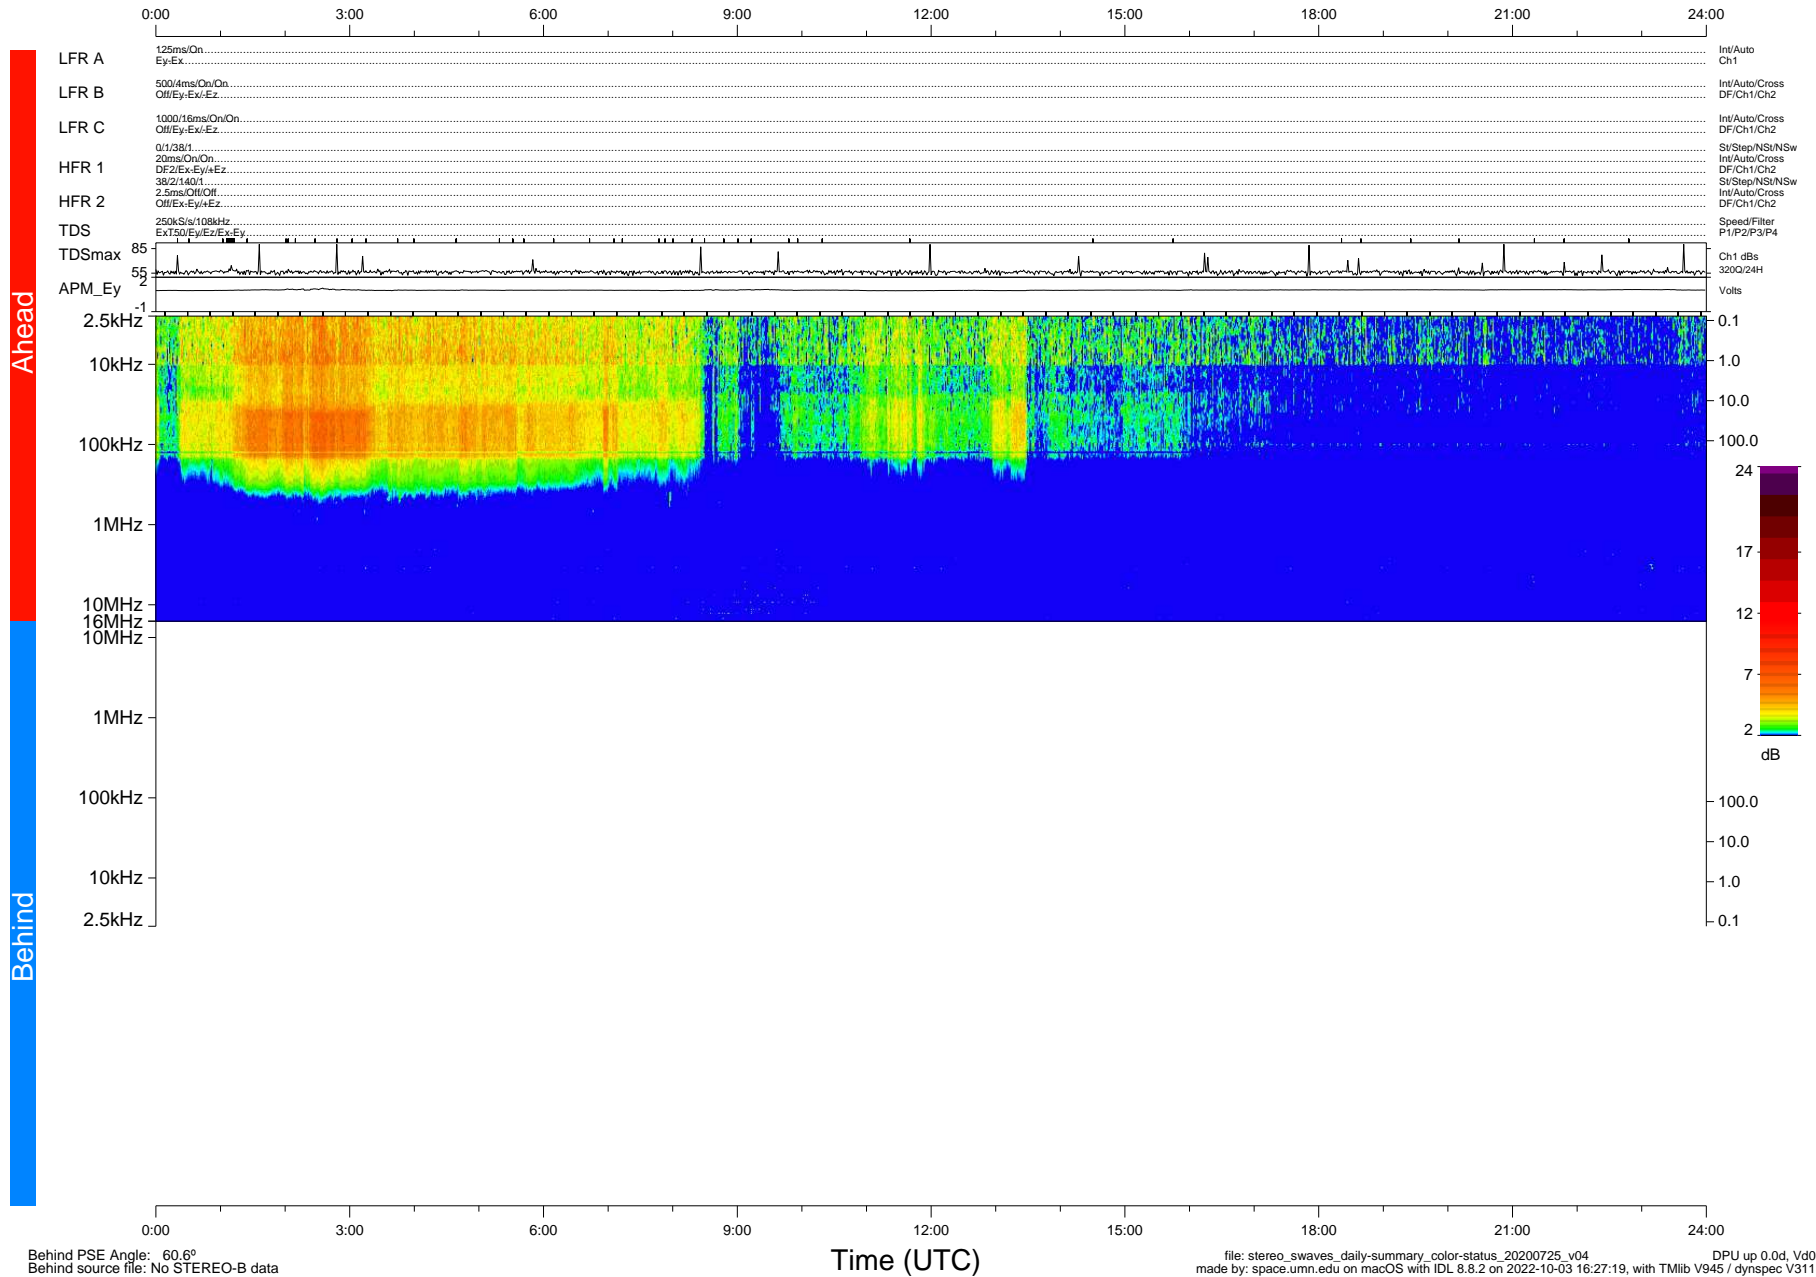

# STEREO/WAVES Daily Summary - 25-Jul-2020 (DOY 207)

Ahead source file: swaves\_ahead\_2020\_207\_1\_05.fin (Recovery: 100.0% HK, 102% Pkts)  
 Ahead PSE Angle: -67.2°

DPU up 1844.9d, V412d32

Behind PSE Angle: 60.6°  
 Behind source file: No STEREO-B data

file: stereo\_swaves\_daily-summary\_color-status\_20200725\_v04  
 made by: space.umn.edu on macOS with IDL 8.8.2 on 2022-10-03 16:27:19, with Tlib V945 / dynspec V311  
 DPU up 0.0d, Vd0