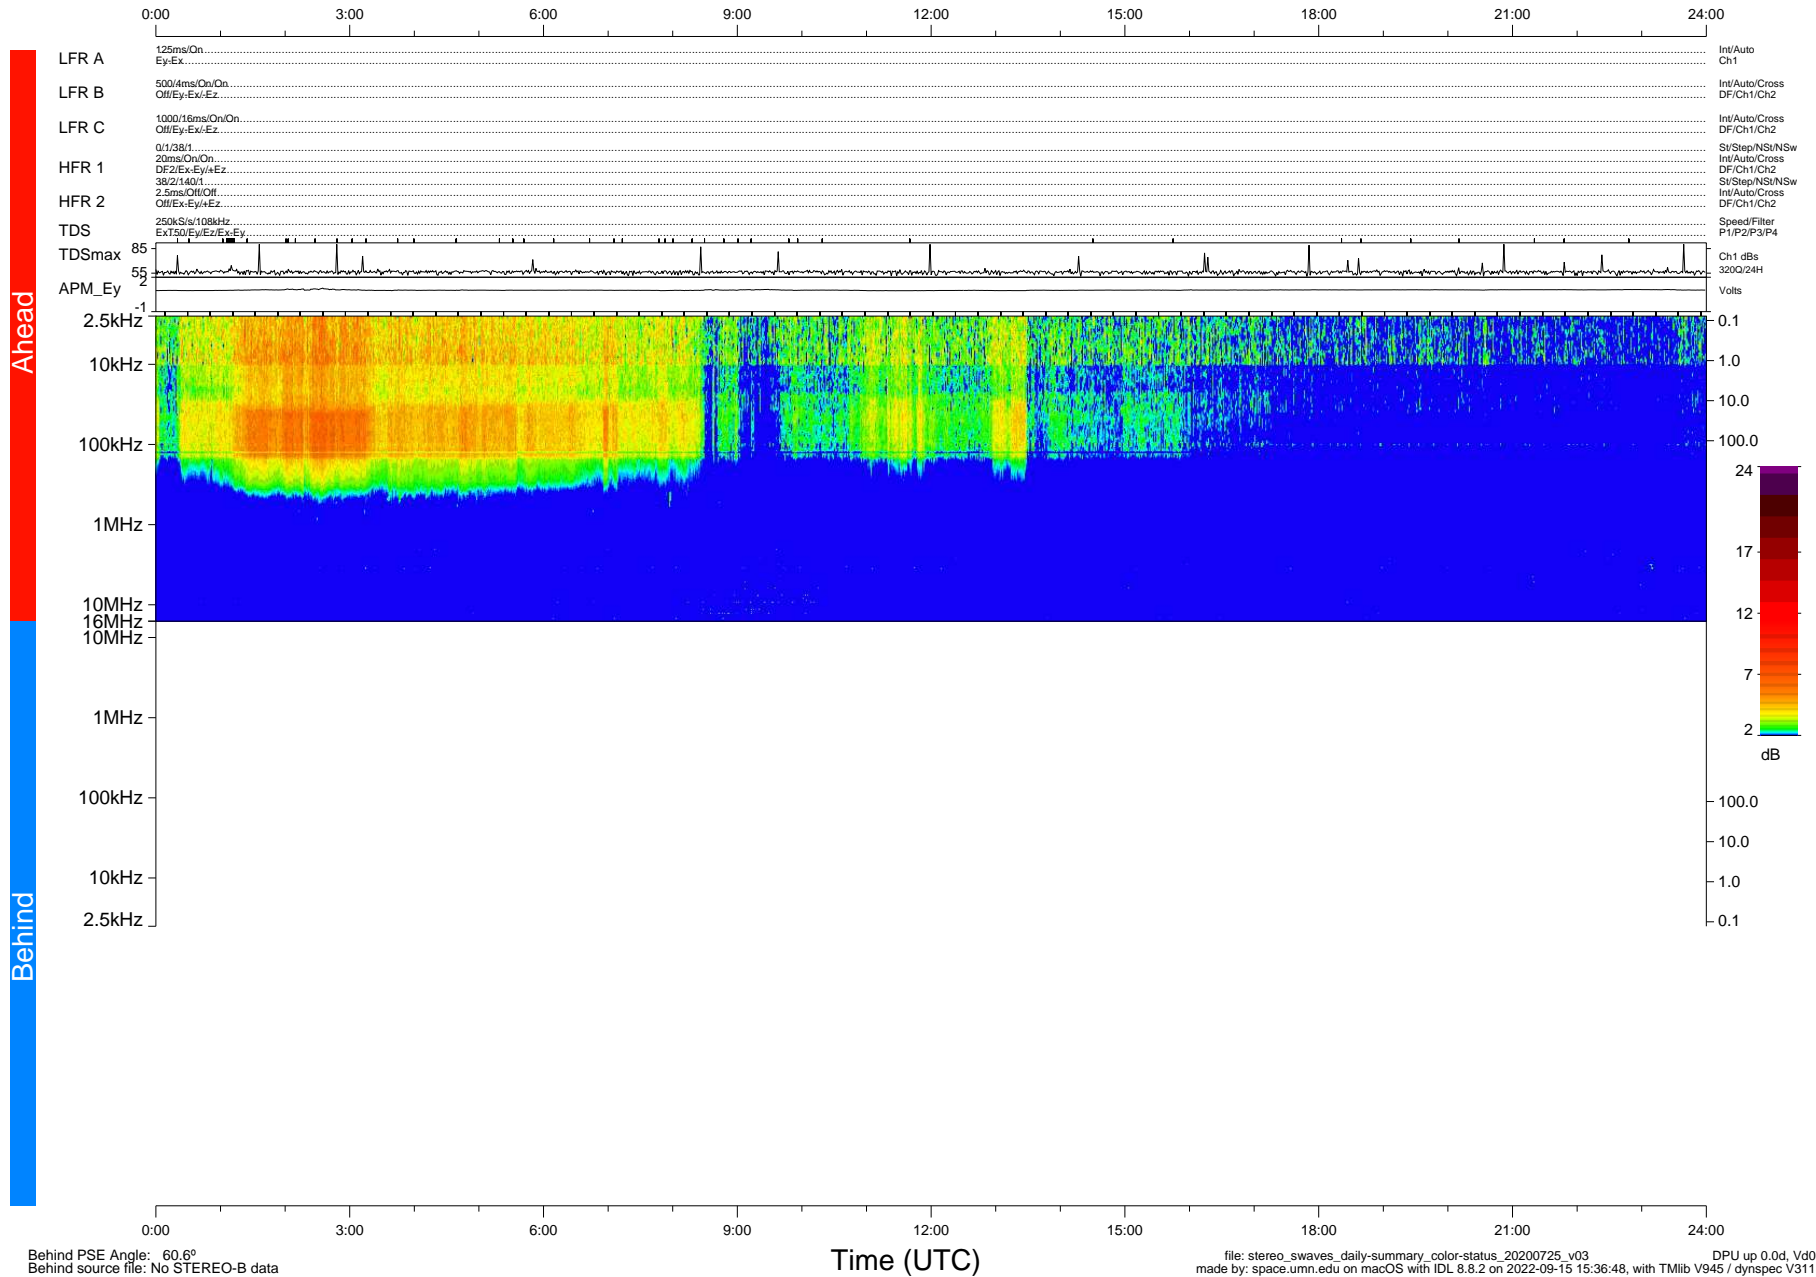

STEREO/WAVES Daily Summary - 25-Jul-2020 (DOY 207)

Ahead source file: swaves_ahead_2020_207_1_05.fin (Recovery: 100.0% HK, 102% Pkts)
 Ahead PSE Angle: -67.2°

DPU up 1844.9d, V412d32

Behind PSE Angle: 60.6°
 Behind source file: No STEREO-B data

Time (UTC)

file: stereo_swaves_daily-summary_color-status_20200725_v03 DPU up 0.0d, V40
 made by: space.umn.edu on macOS with IDL 8.8.2 on 2022-09-15 15:36:48, with Tlib V945 / dynspec V311