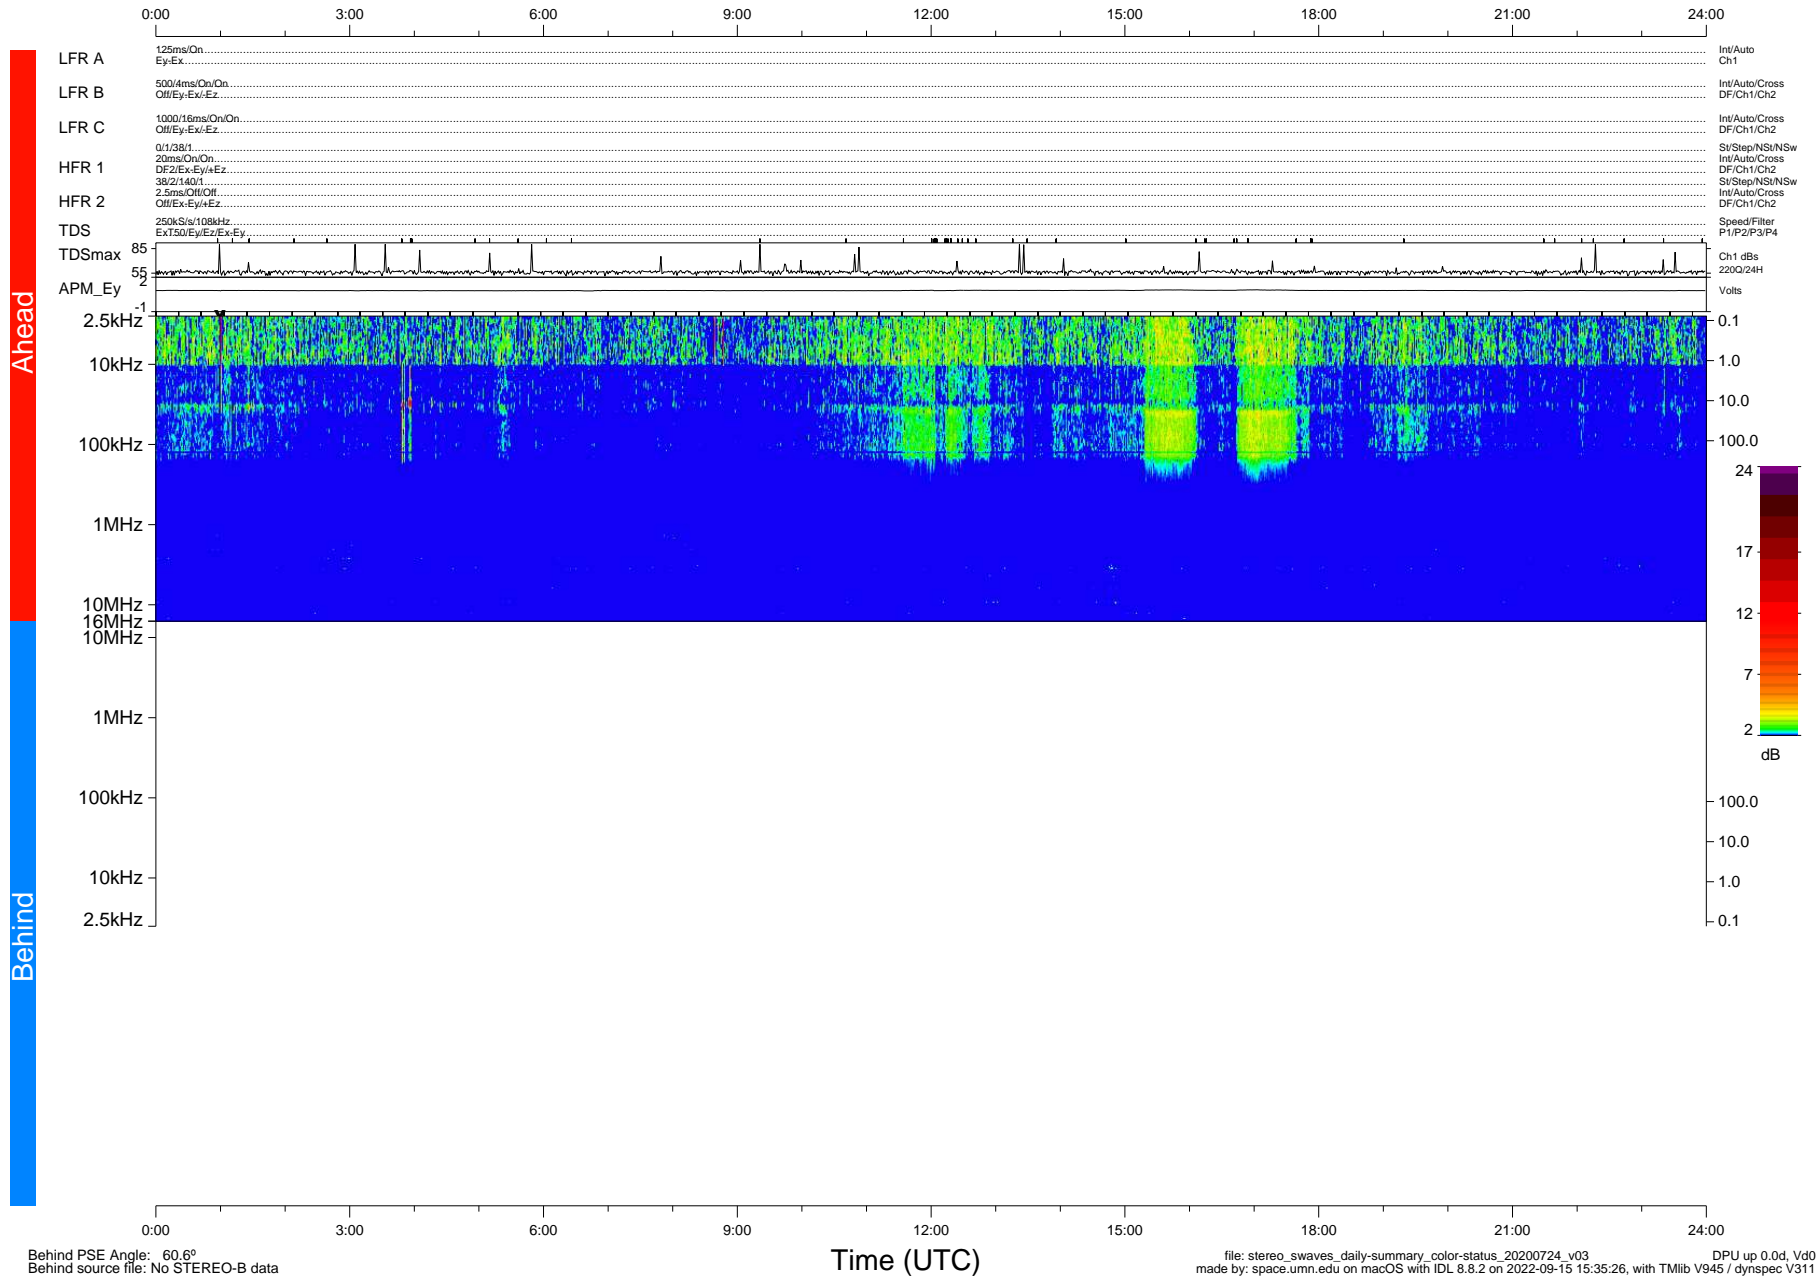

STEREO/WAVES Daily Summary - 24-Jul-2020 (DOY 206)

Ahead source file: swaves_ahead_2020_206_1_05.fin (Recovery: 100.0% HK, 87% Pkts)
 Ahead PSE Angle: -67.3°

DPU up 1843.9d, V412d32

Behind PSE Angle: 60.6°
 Behind source file: No STEREO-B data

file: stereo_swaves_daily-summary_color-status_20200724_v03
 made by: space.umn.edu on macOS with IDL 8.8.2 on 2022-09-15 15:35:26, with Tlib V945 / dynspec V311
 DPU up 0.0d, Vd0