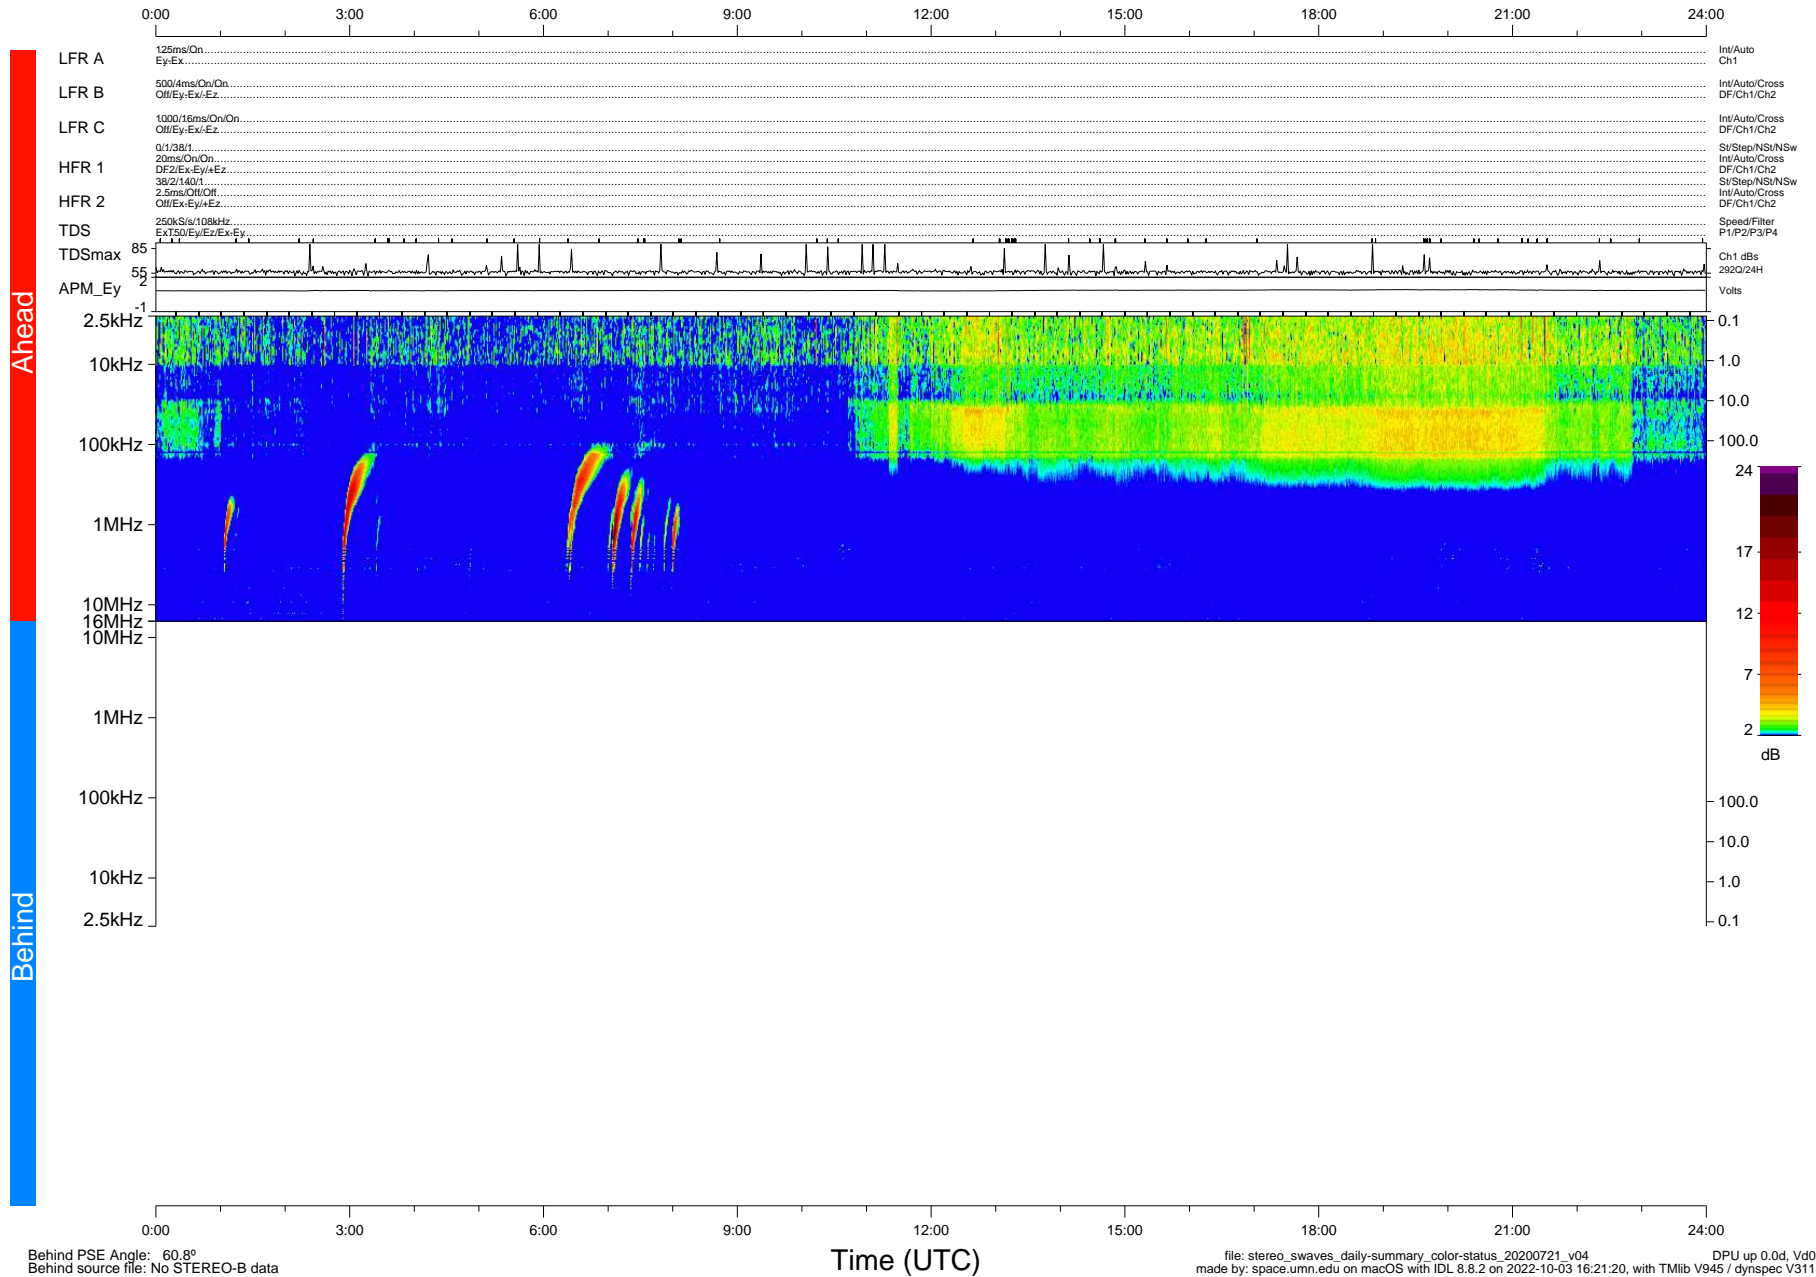

STEREO/WAVES Daily Summary - 21-Jul-2020 (DOY 203)

Ahead source file: swaves_ahead_2020_203_1_05.fin (Recovery: 100.0% HK, 98% Pkts)
 Ahead PSE Angle: -67.6°

DPU up 1840.9d, V412d32

Behind PSE Angle: 60.8°
 Behind source file: No STEREO-B data

file: stereo_swaves_daily-summary_color-status_20200721_v04
 made by: space.umn.edu on macOS with IDL 8.8.2 on 2022-10-03 16:21:20, with Tlib V945 / dynspec V311
 DPU up 0.0d, Vd0