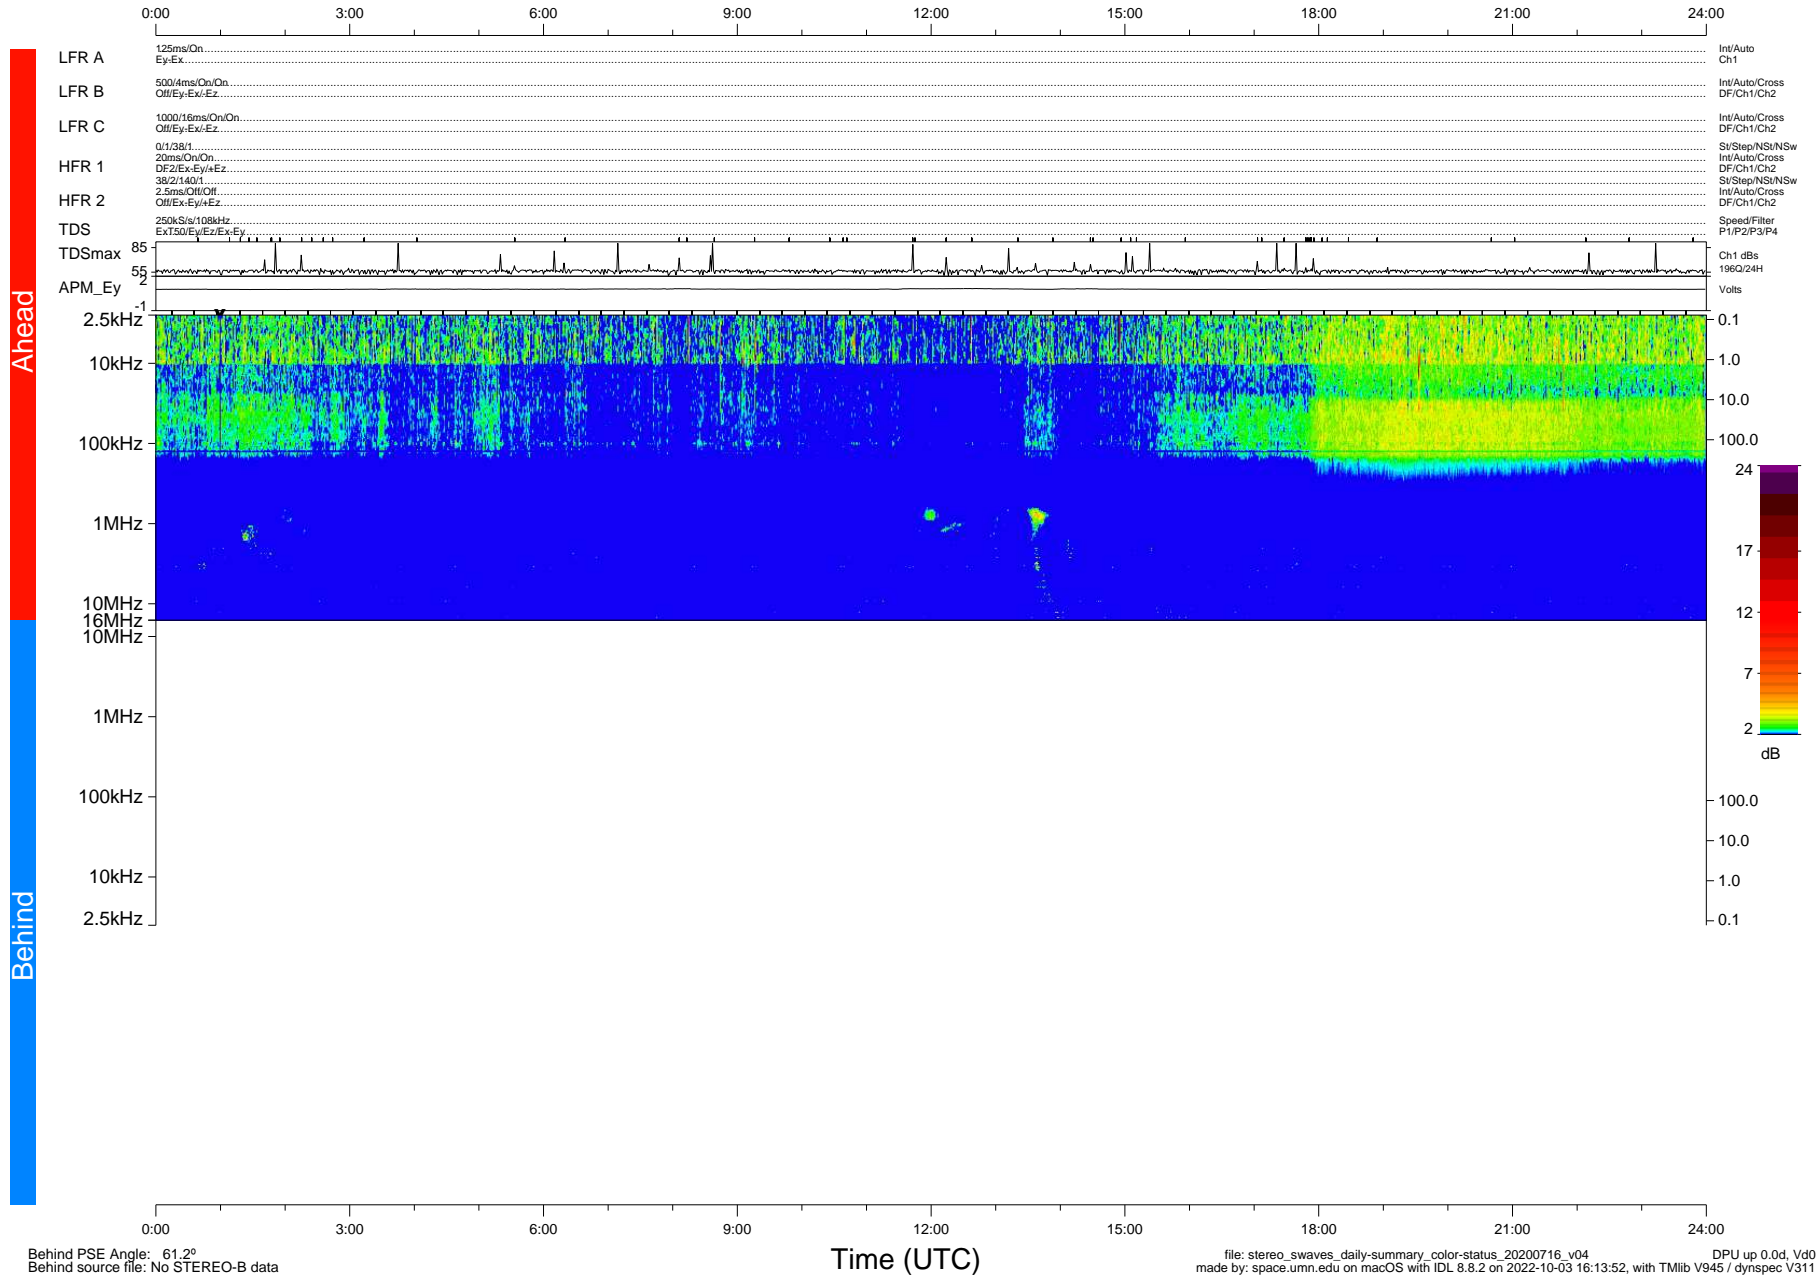

STEREO/WAVES Daily Summary - 16-Jul-2020 (DOY 198)

Ahead source file: swaves_ahead_2020_198_1_05.fin (Recovery: 100.0% HK, 83% Pkts)
 Ahead PSE Angle: -68.0°

DPU up 1835.9d, V412d32

Behind PSE Angle: 61.2°
 Behind source file: No STEREO-B data

file: stereo_swaves_daily-summary_color-status_20200716_v04 DPU up 0.0d, Vd0
 made by: space.umn.edu on macOS with IDL 8.8.2 on 2022-10-03 16:13:52, with Tlib V945 / dynspec V311