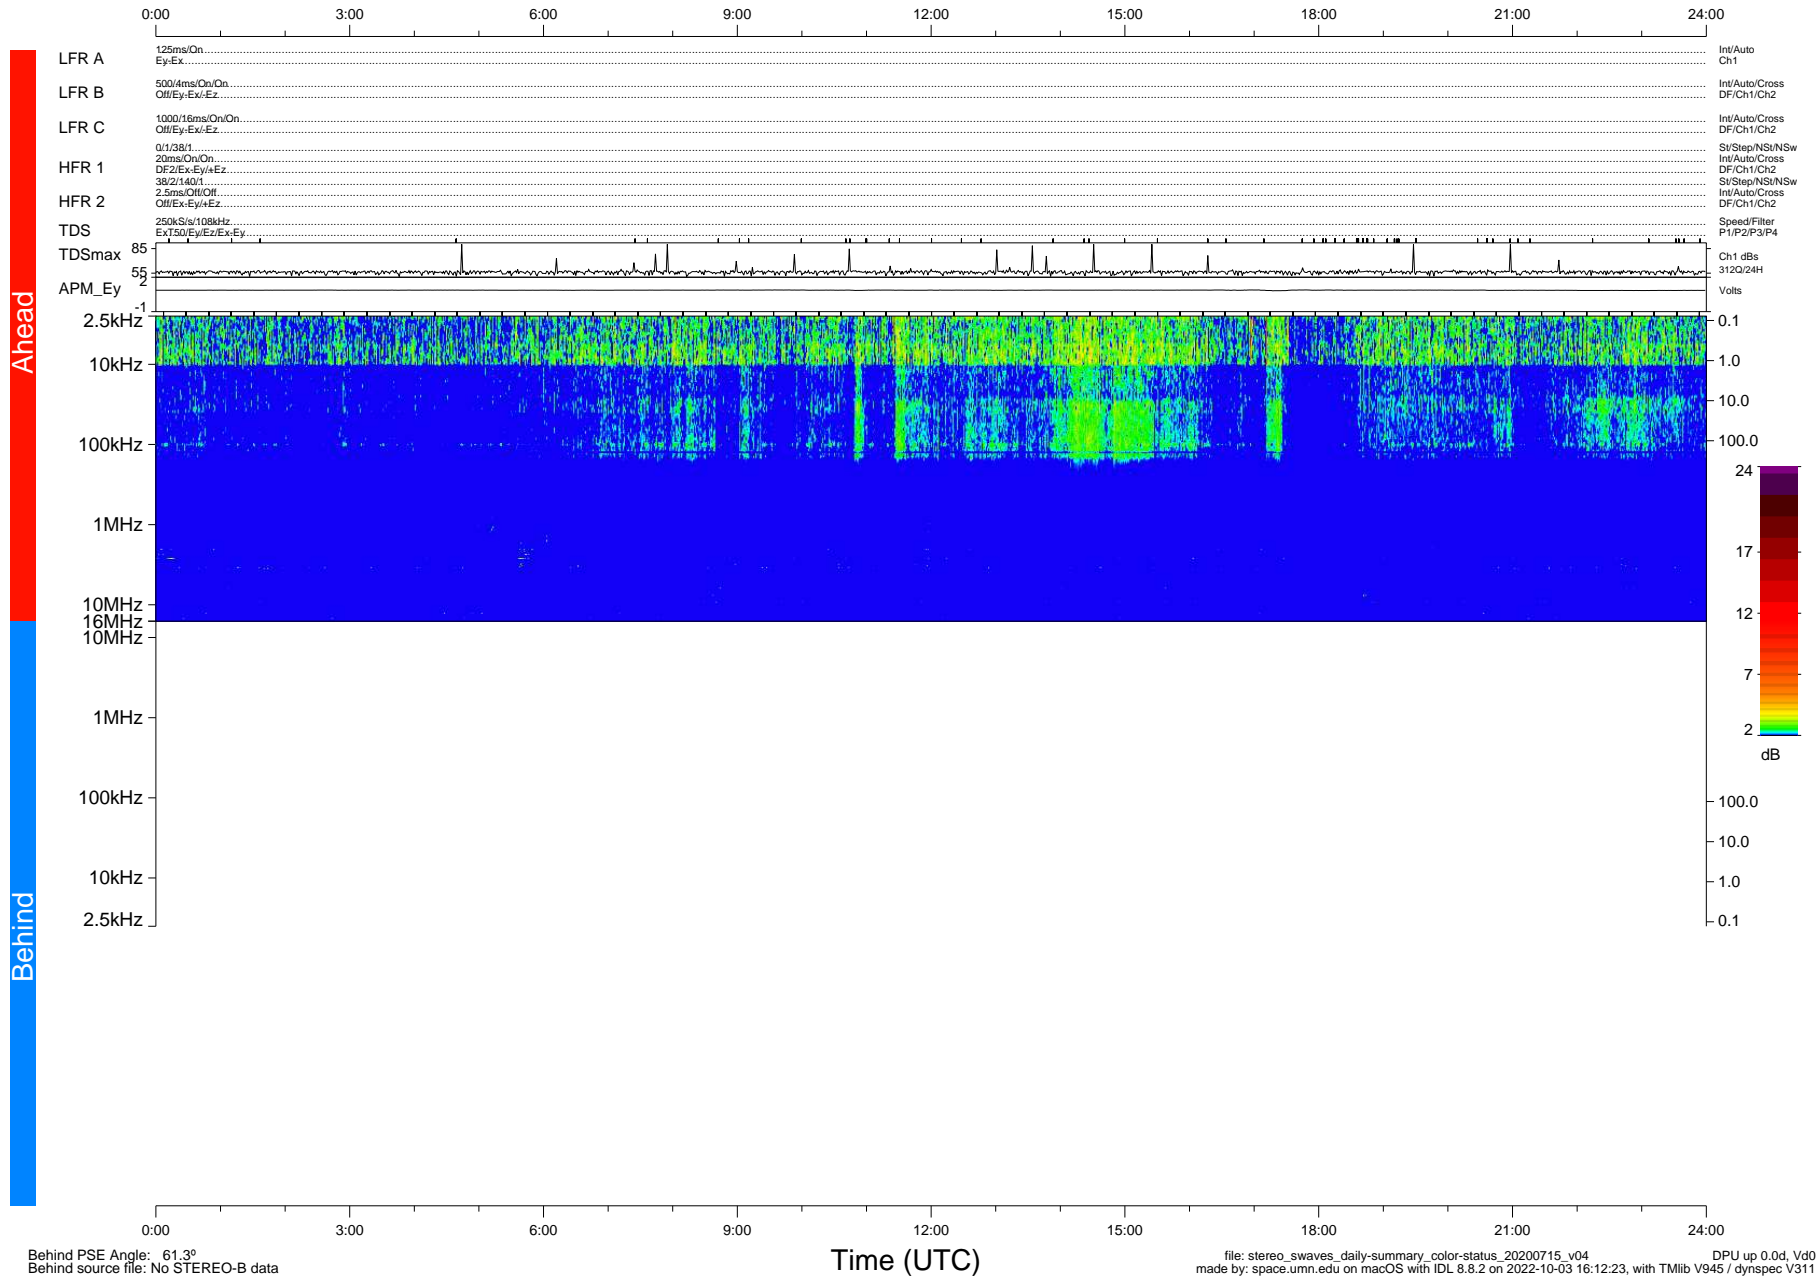

STEREO/WAVES Daily Summary - 15-Jul-2020 (DOY 197)

Ahead source file: swaves_ahead_2020_197_1_05.fin (Recovery: 100.0% HK, 101% Pkts)
 Ahead PSE Angle: -68.1°

DPU up 1834.9d, V412d32

Behind PSE Angle: 61.3°
 Behind source file: No STEREO-B data

file: stereo_swaves_daily-summary_color-status_20200715_v04
 made by: space.umn.edu on macOS with IDL 8.8.2 on 2022-10-03 16:12:23, with Tlib V945 / dynspec V311
 DPU up 0.0d, Vd0