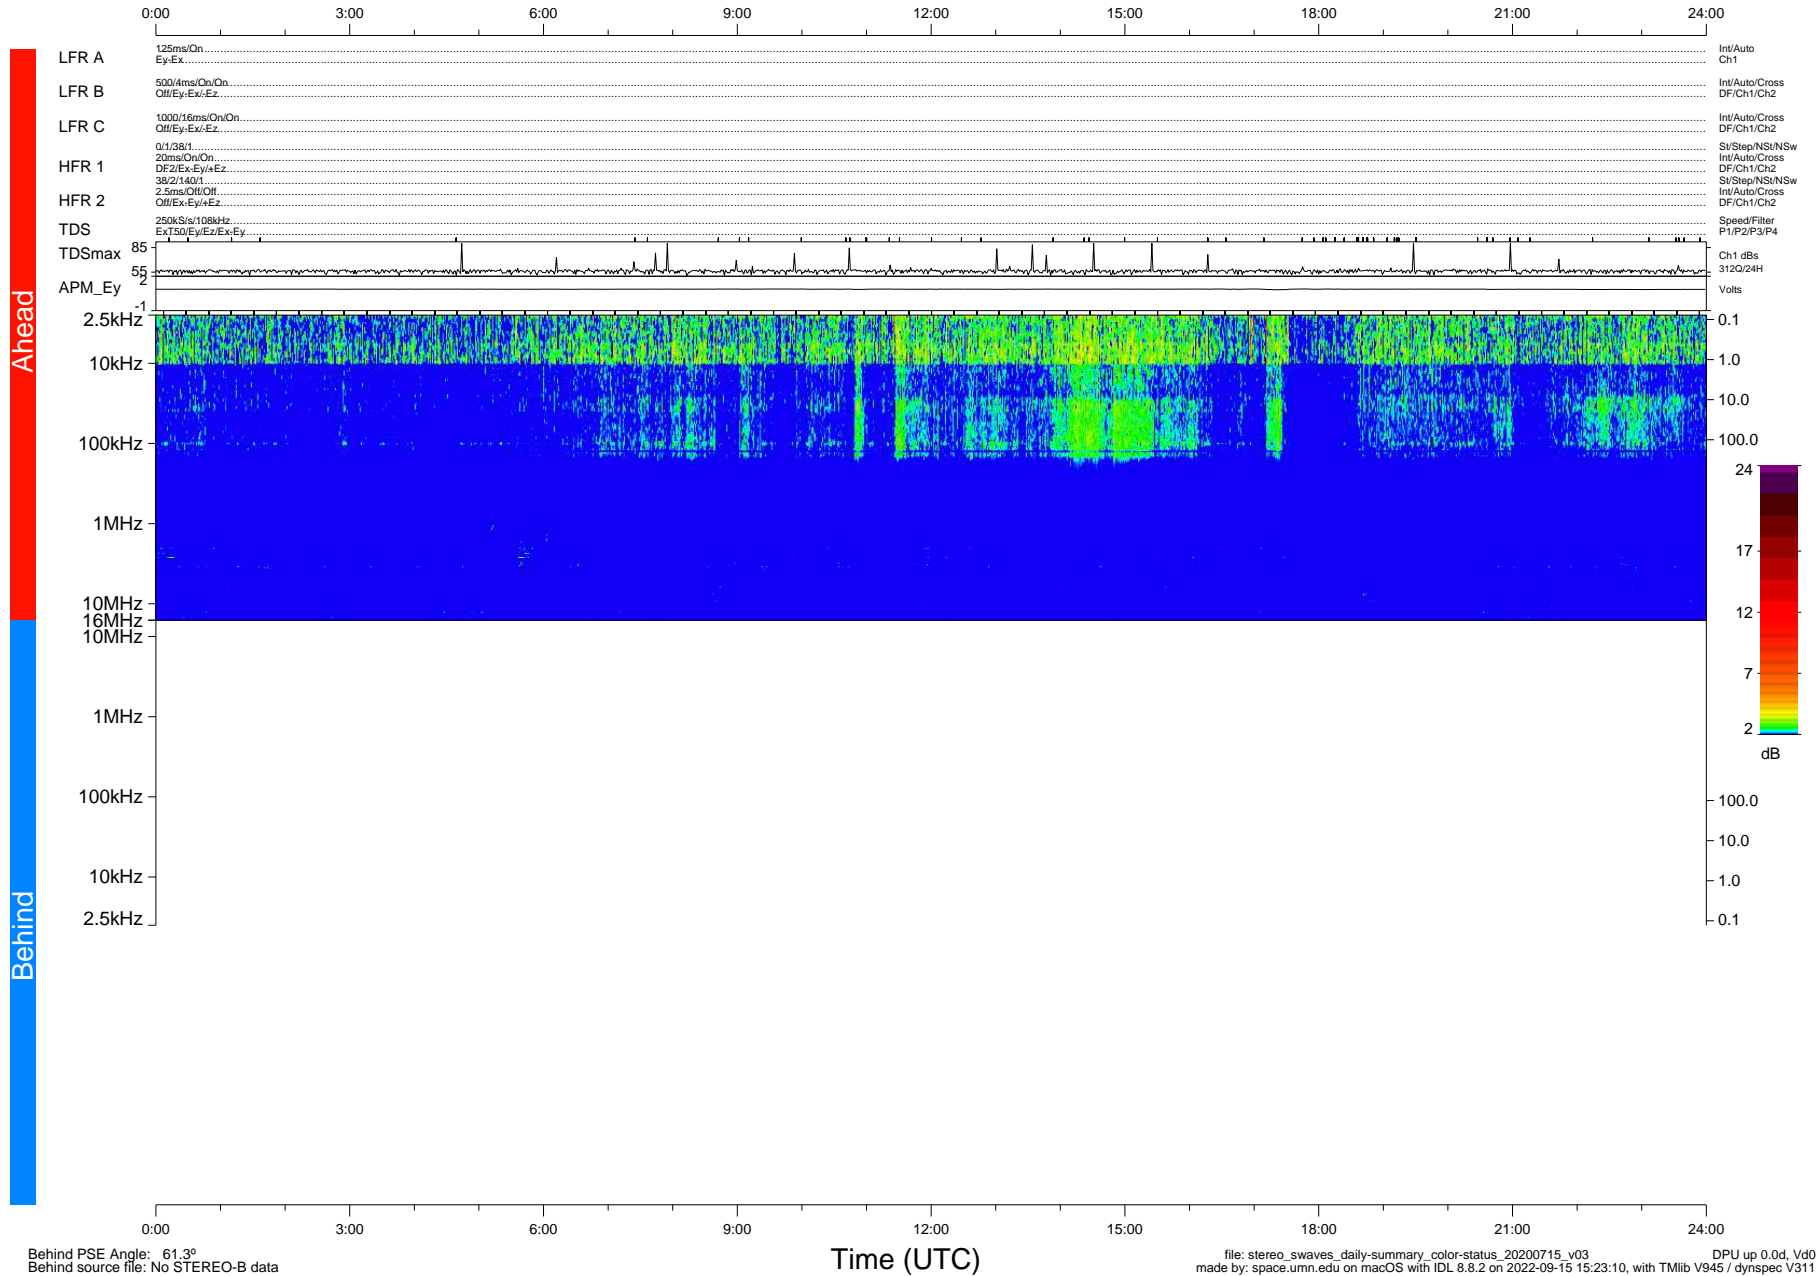

STEREO/WAVES Daily Summary - 15-Jul-2020 (DOY 197)

Ahead source file: swaves_ahead_2020_197_1_05.fin (Recovery: 100.0% HK, 101% Pkts)
 Ahead PSE Angle: -68.1°

DPU up 1834.9d, V412d32

Behind PSE Angle: 61.3°
 Behind source file: No STEREO-B data

file: stereo_swaves_daily-summary_color-status_20200715_v03
 made by: space.umn.edu on macOS with IDL 8.8.2 on 2022-09-15 15:23:10, with Tlib V945 / dynspec V311
 DPU up 0.0d, Vd0