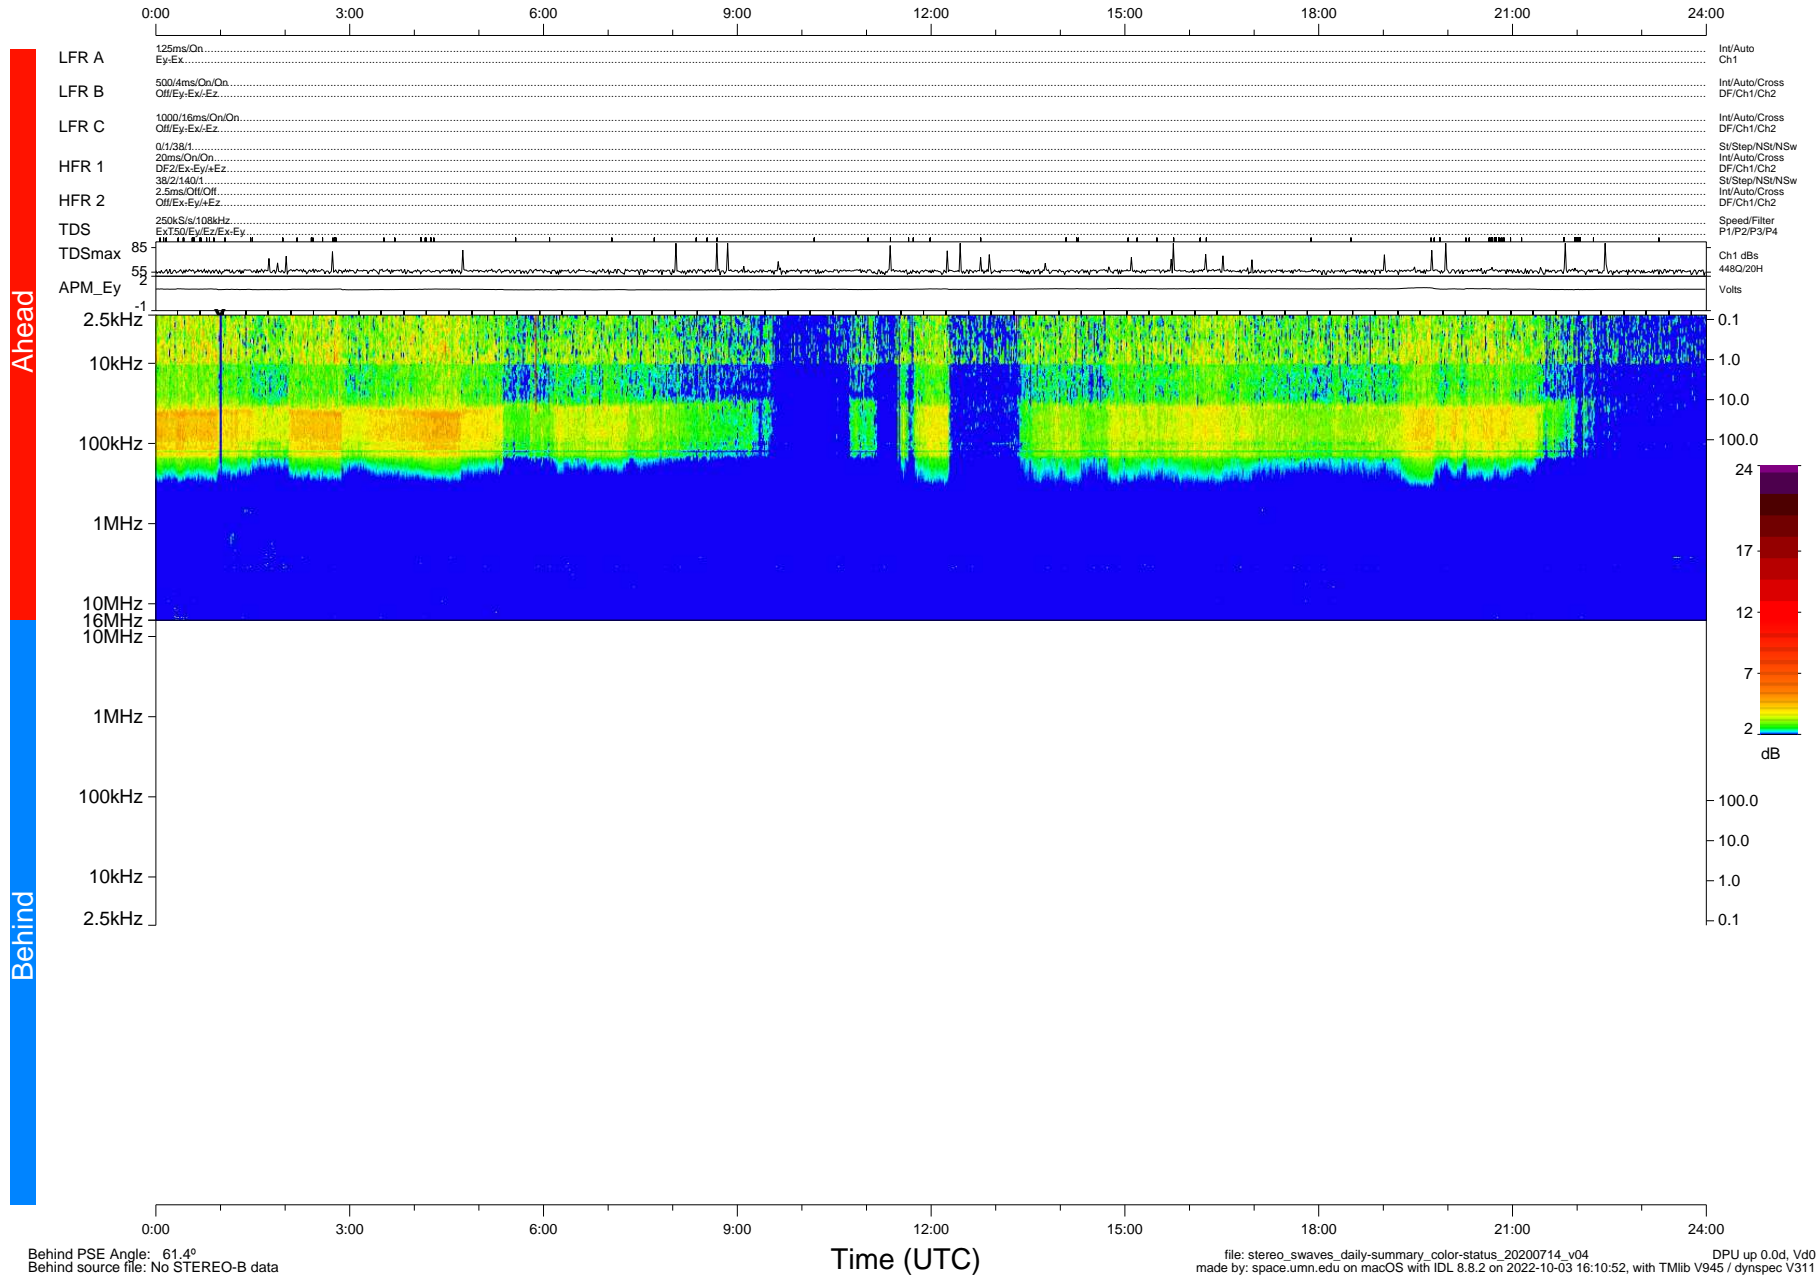

STEREO/WAVES Daily Summary - 14-Jul-2020 (DOY 196)

Ahead source file: swaves_ahead_2020_196_1_05.fin (Recovery: 100.0% HK, 120% Pkts)
Ahead PSE Angle: -68.2°

DPU up 1833.9d, V412d32

Behind PSE Angle: 61.4°
Behind source file: No STEREO-B data