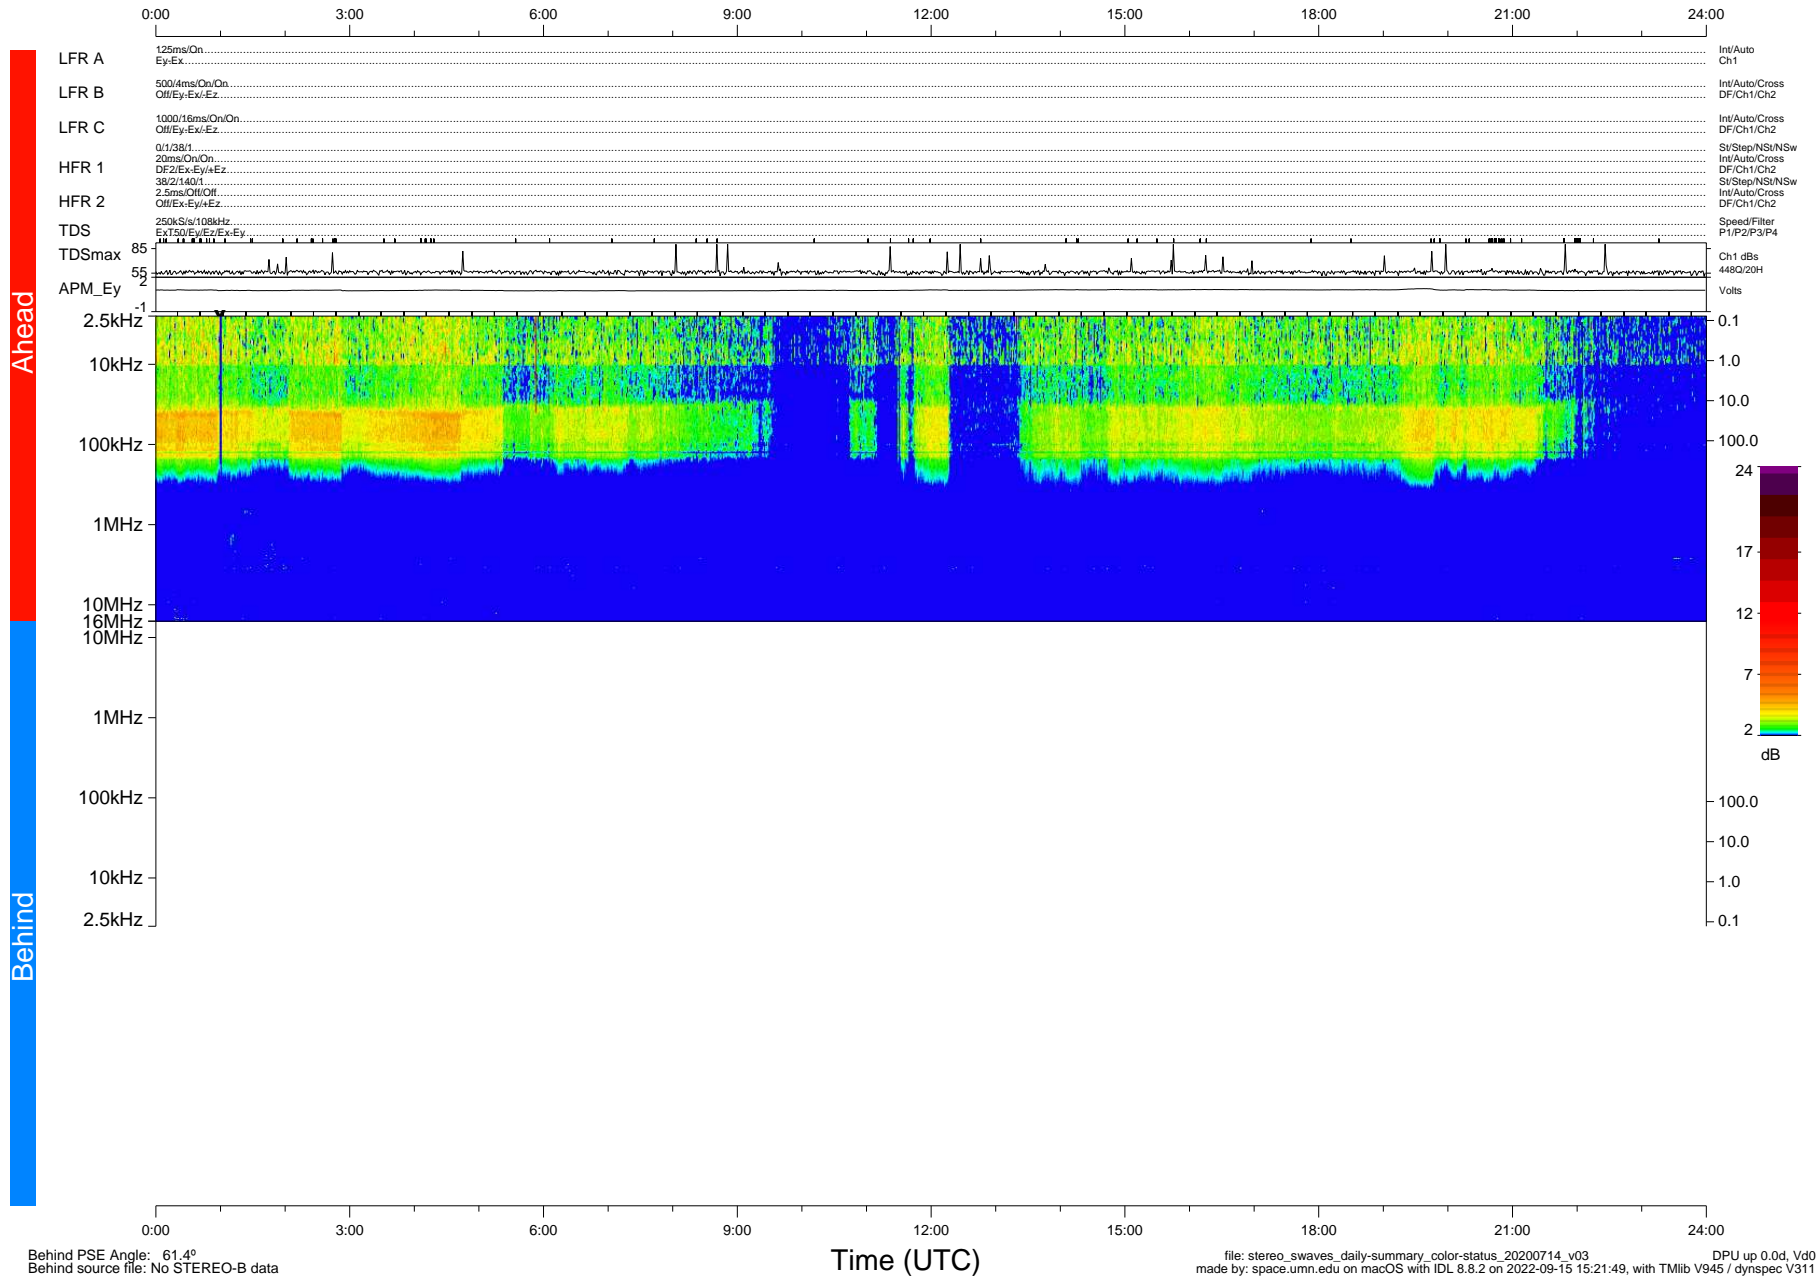

STEREO/WAVES Daily Summary - 14-Jul-2020 (DOY 196)

Ahead source file: swaves_ahead_2020_196_1_05.fin (Recovery: 100.0% HK, 120% Pkts)
 Ahead PSE Angle: -68.2°

DPU up 1833.9d, V412d32

Behind PSE Angle: 61.4°
 Behind source file: No STEREO-B data

file: stereo_swaves_daily-summary_color-status_20200714_v03 DPU up 0.0d, Vd0
 made by: space.umn.edu on macOS with IDL 8.8.2 on 2022-09-15 15:21:49, with TLib V945 / dynspec V311