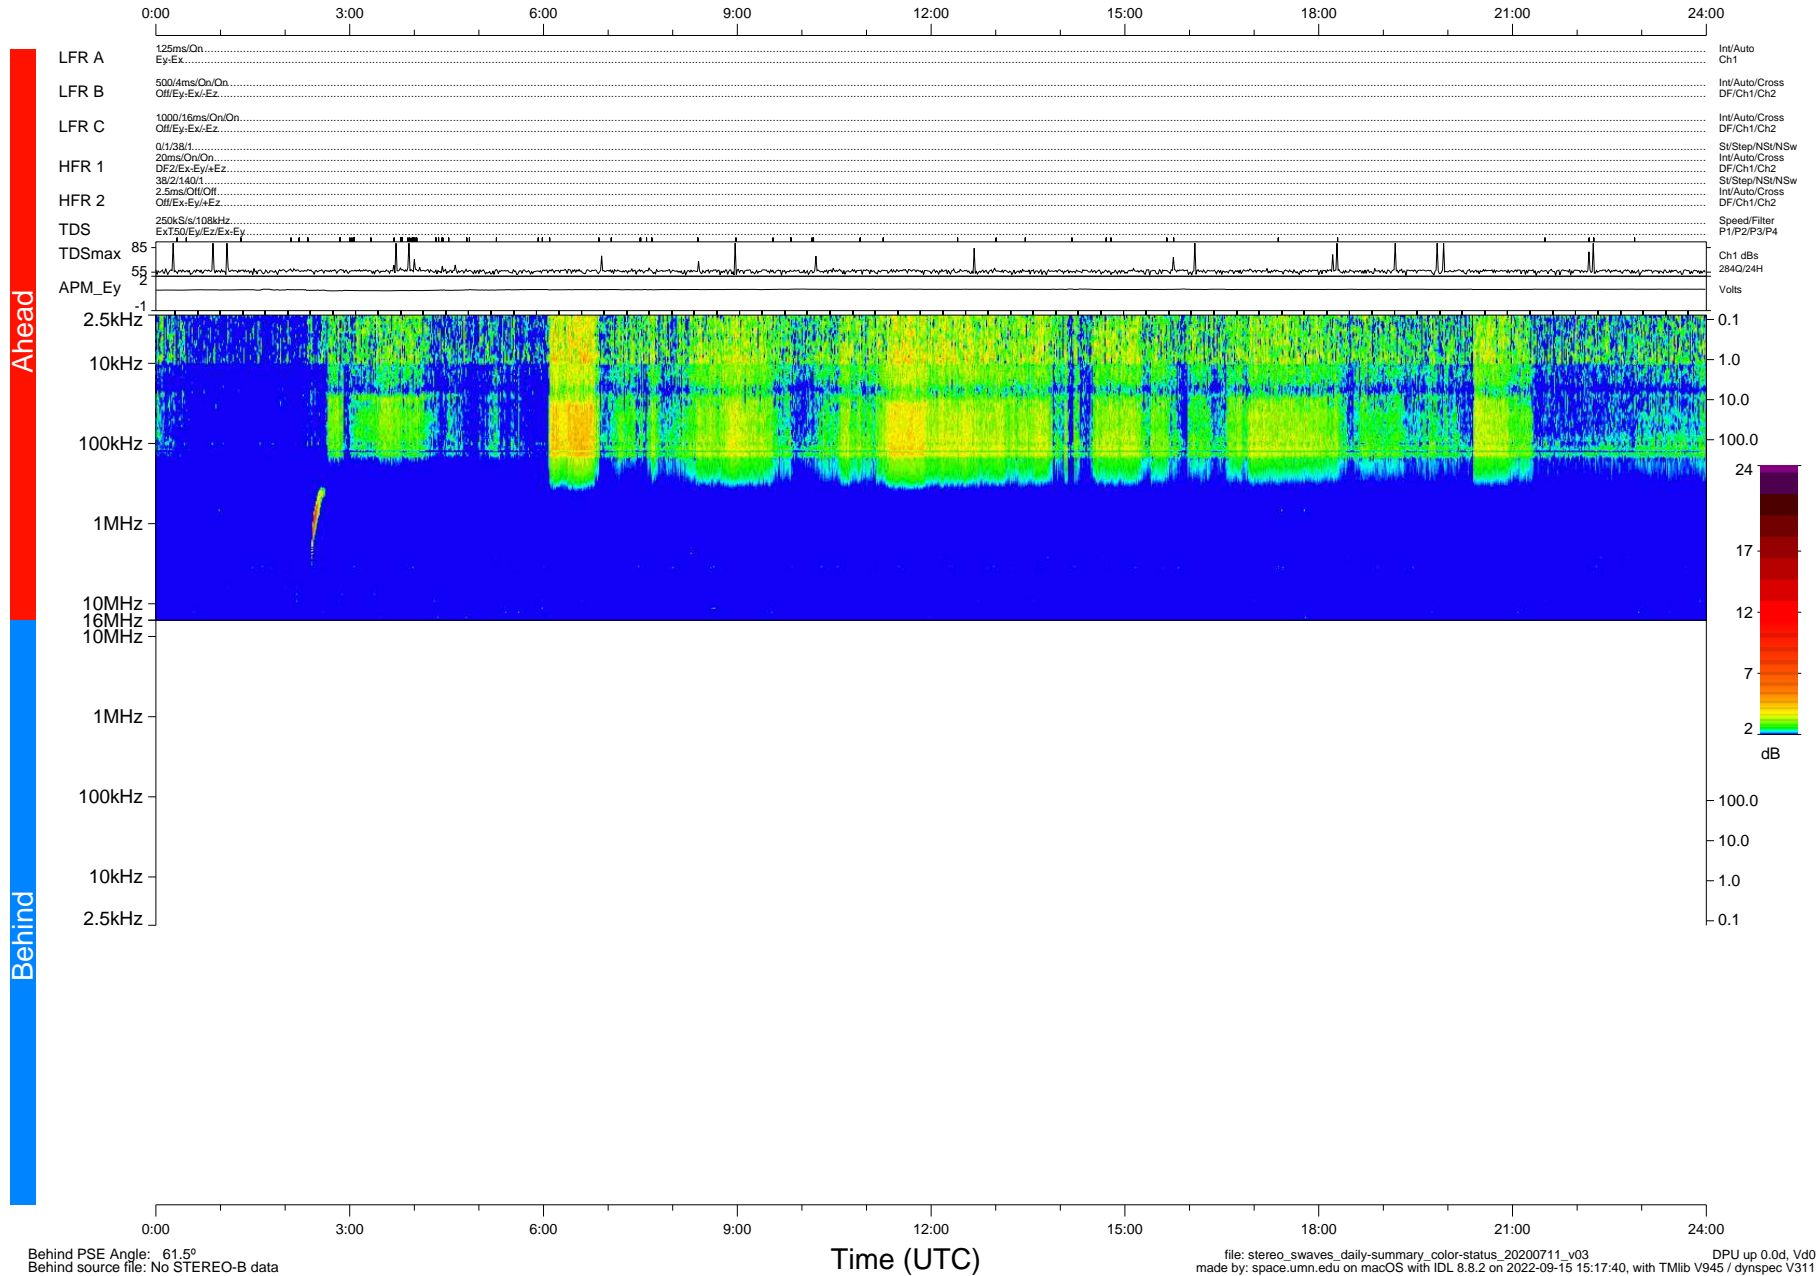

STEREO/WAVES Daily Summary - 11-Jul-2020 (DOY 193)

Ahead source file: swaves_ahead_2020_193_1_05.fin (Recovery: 100.0% HK, 96% Pkts)
 Ahead PSE Angle: -68.5°

DPU up 1830.9d, V412d32

Behind PSE Angle: 61.5°
 Behind source file: No STEREO-B data

file: stereo_swaves_daily-summary_color-status_20200711_v03
 made by: space.umn.edu on macOS with IDL 8.8.2 on 2022-09-15 15:17:40, with Tlib V945 / dynspec V311
 DPU up 0.0d, V40