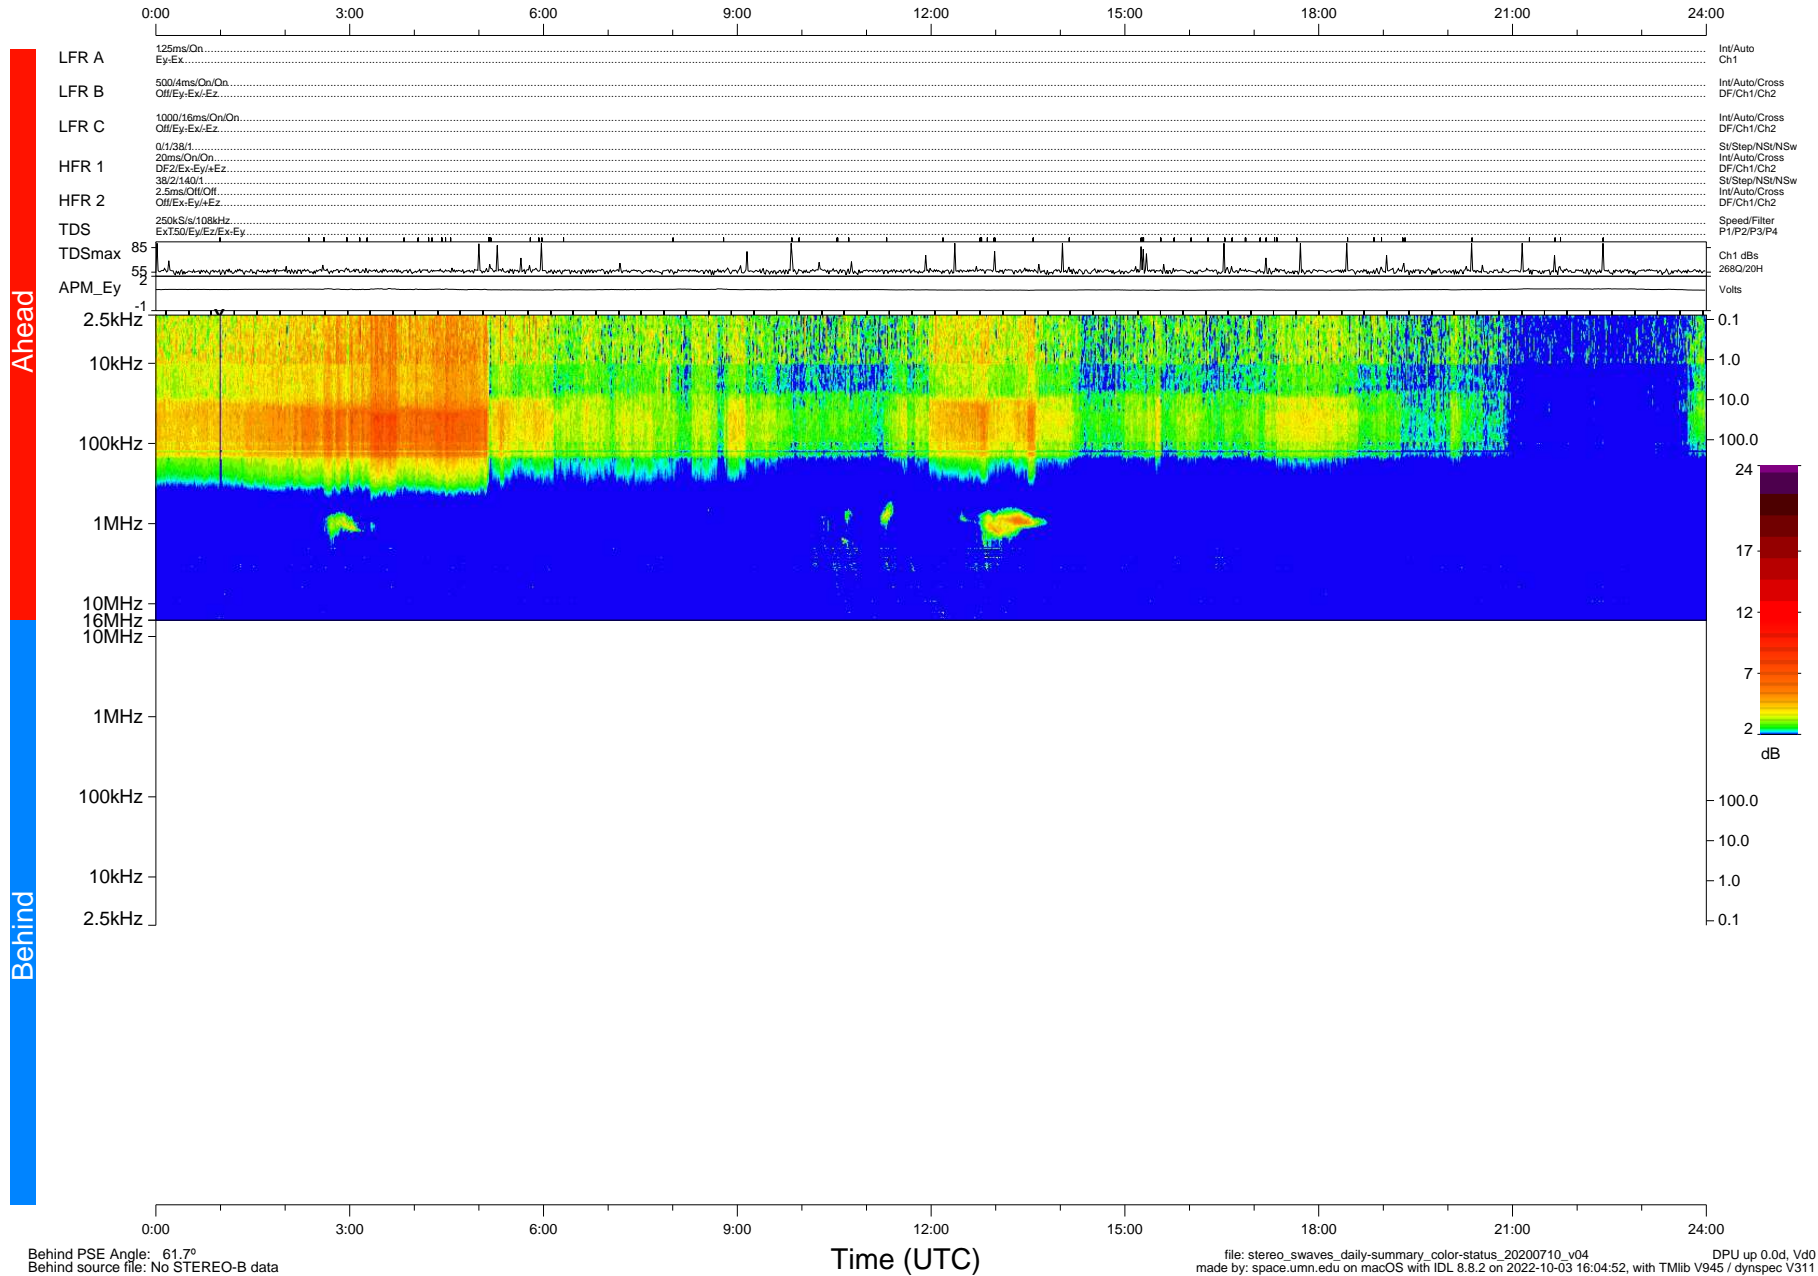

STEREO/WAVES Daily Summary - 10-Jul-2020 (DOY 192)

Ahead source file: swaves_ahead_2020_192_1_05.fin (Recovery: 100.0% HK, 94% Pkts)
Ahead PSE Angle: -68.6°

DPU up 1829.9d, V412d32

Behind PSE Angle: 61.7°
Behind source file: No STEREO-B data