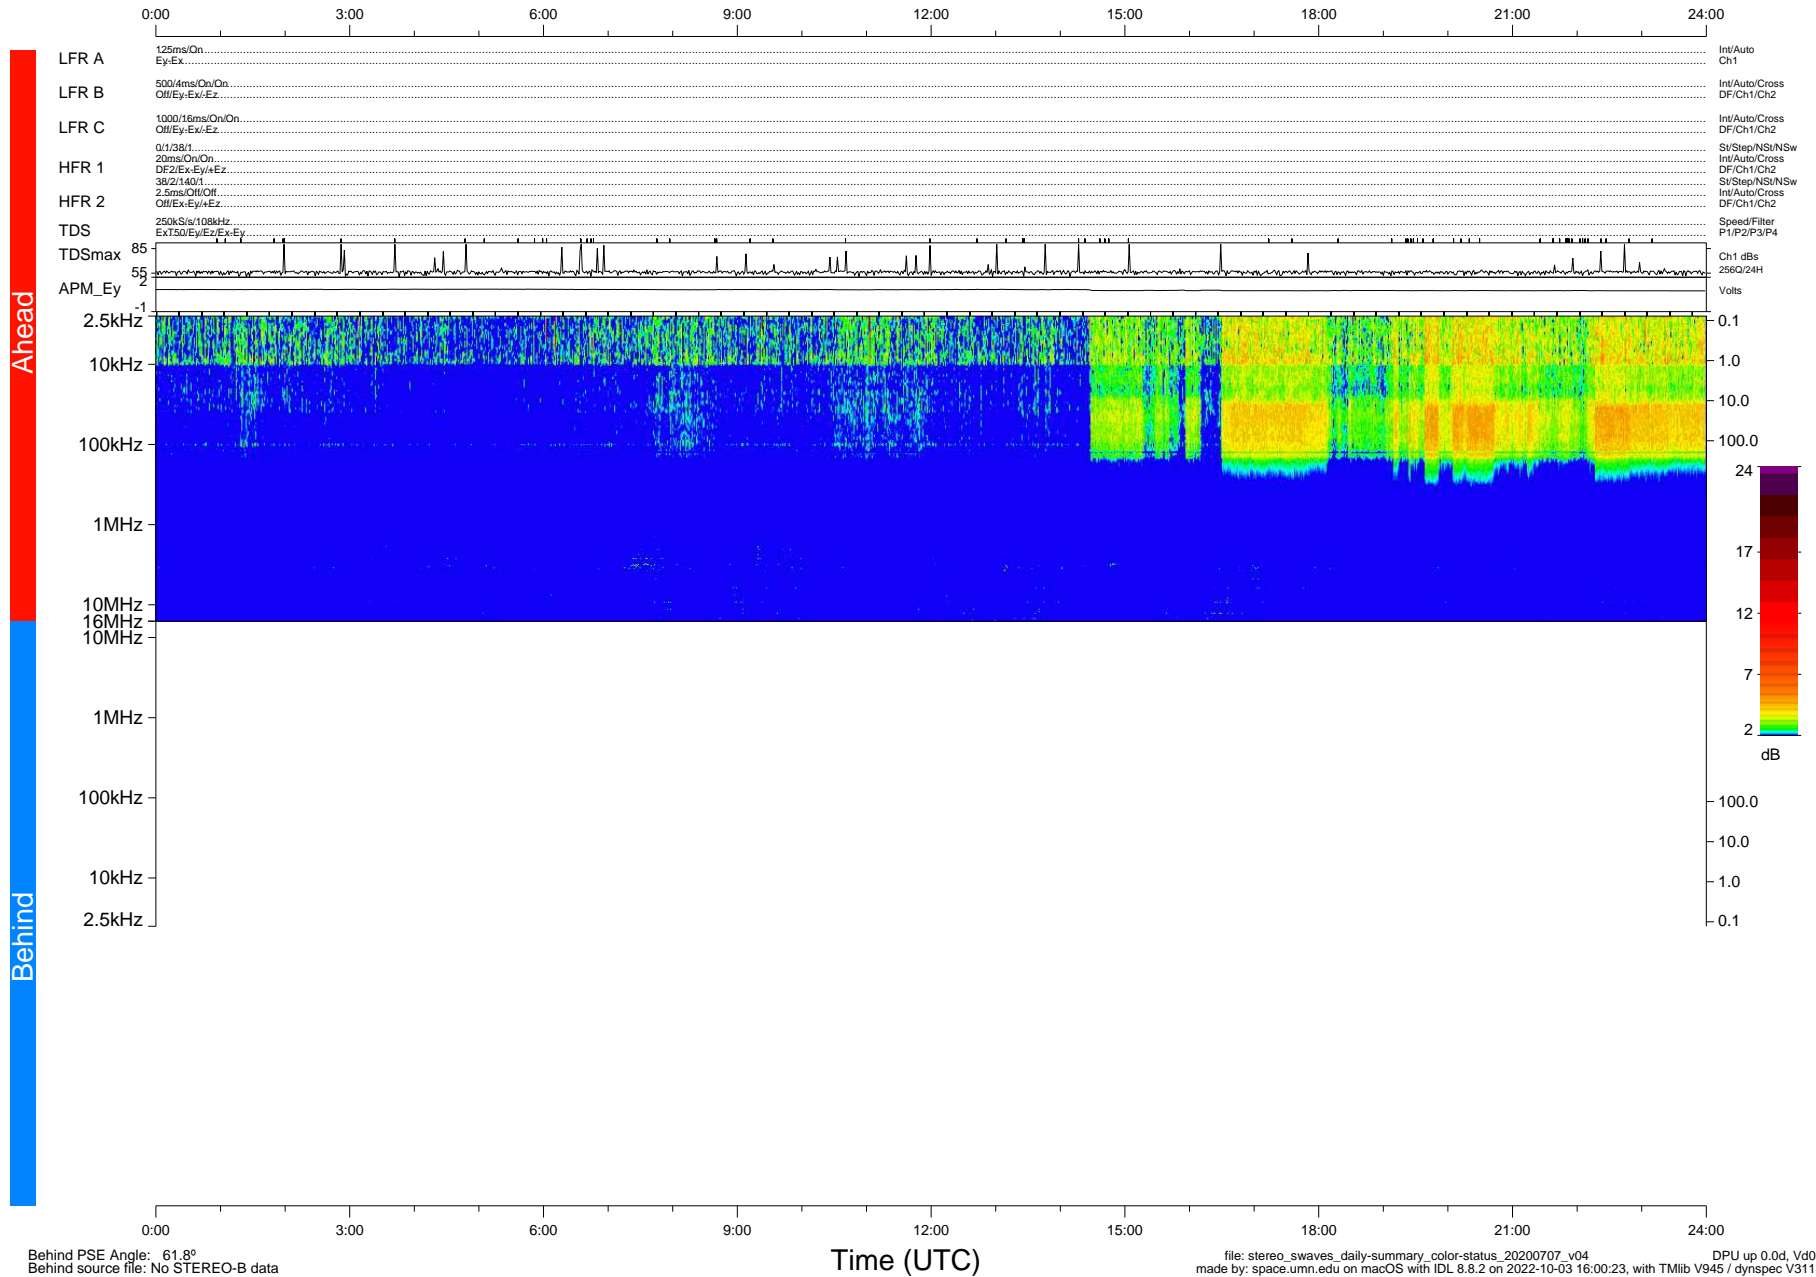

STEREO/WAVES Daily Summary - 07-Jul-2020 (DOY 189)

Ahead source file: swaves_ahead_2020_189_1_05.fin (Recovery: 100.0% HK, 92% Pkts)
 Ahead PSE Angle: -68.9°

DPU up 1826.9d, V412d32

Behind PSE Angle: 61.8°
 Behind source file: No STEREO-B data

file: stereo_swaves_daily-summary_color-status_20200707_v04
 made by: space.umn.edu on macOS with IDL 8.8.2 on 2022-10-03 16:00:23, with TLib V945 / dynspec V311
 DPU up 0.0d, Vd0