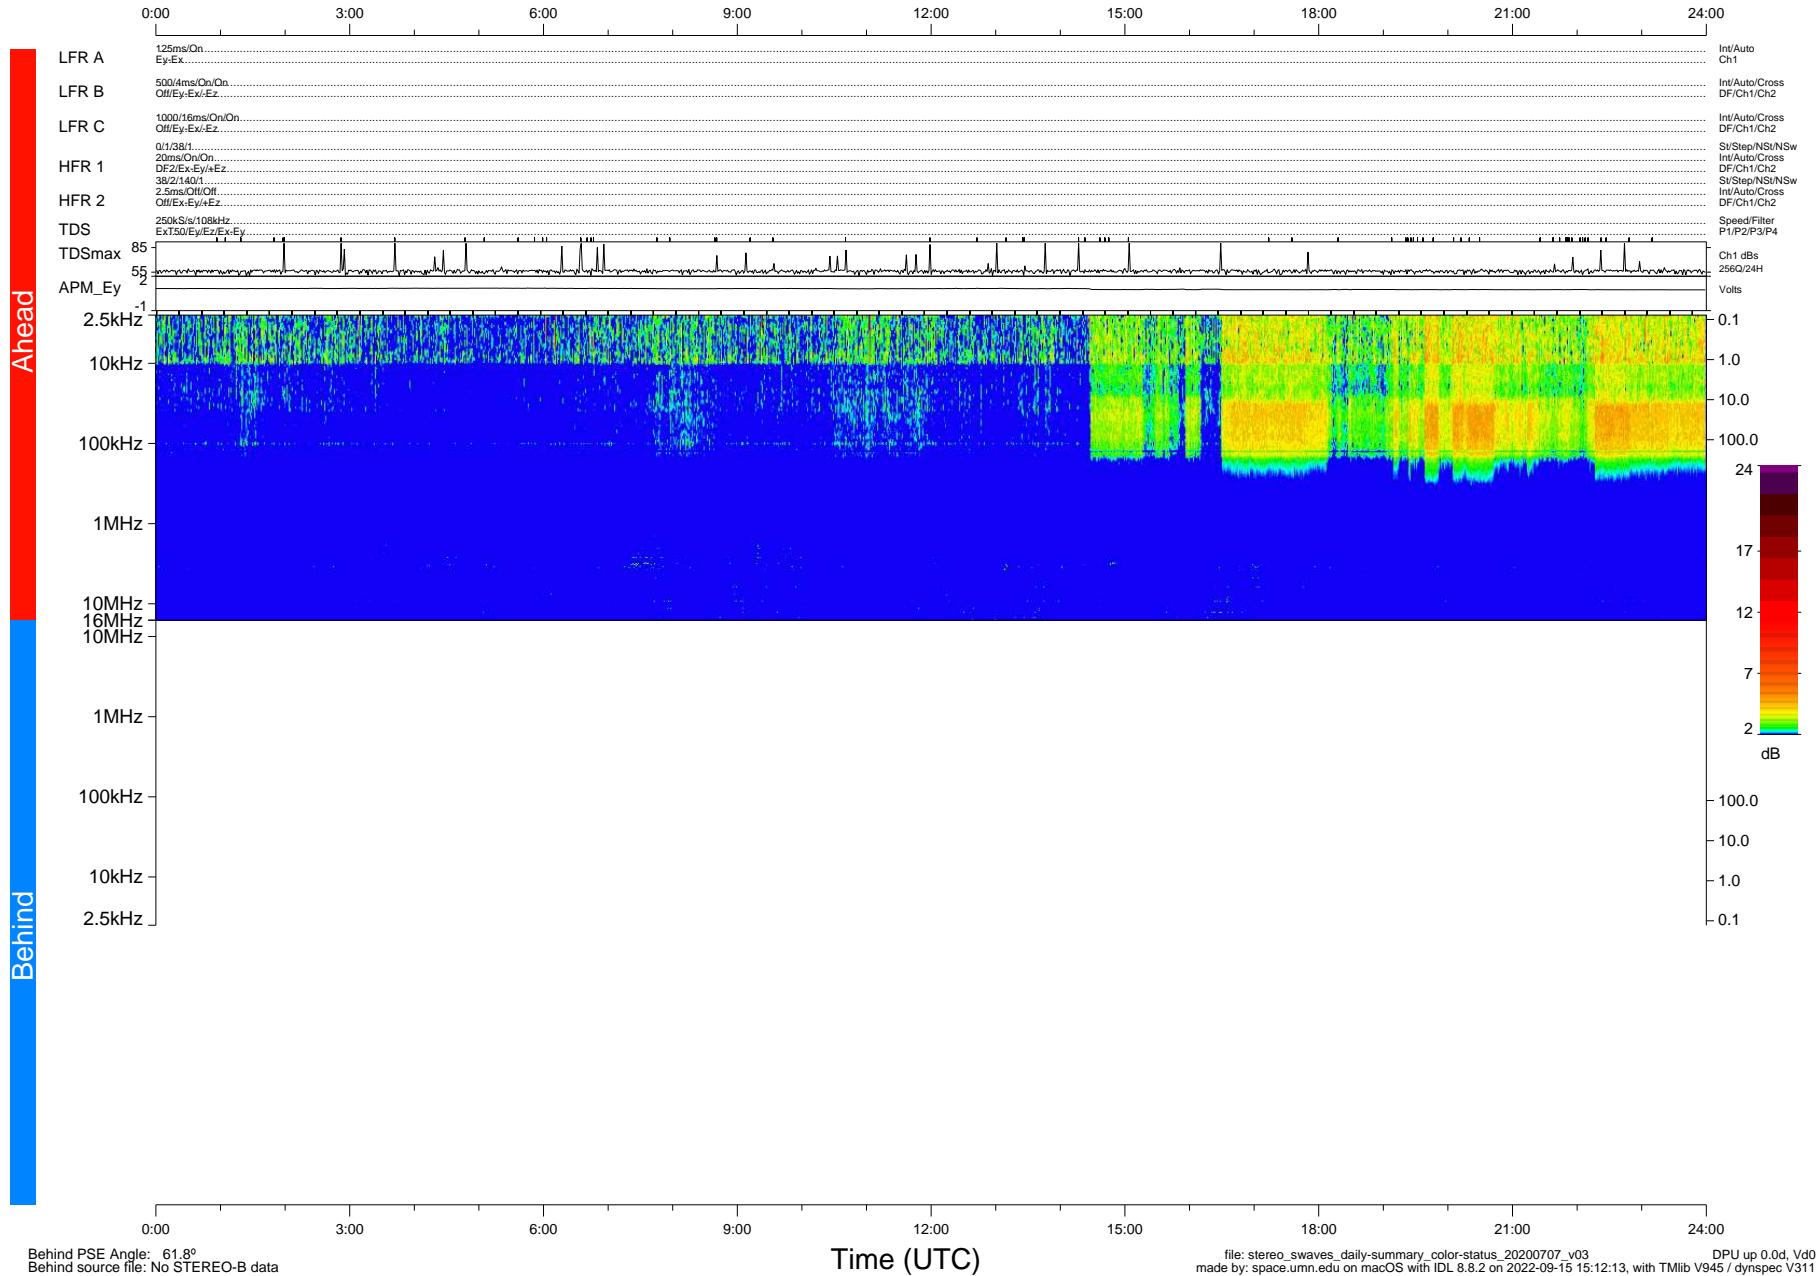

STEREO/WAVES Daily Summary - 07-Jul-2020 (DOY 189)

Ahead source file: swaves_ahead_2020_189_1_05.fin (Recovery: 100.0% HK, 92% Pkts)
 Ahead PSE Angle: -68.9°

DPU up 1826.9d, V412d32

Behind PSE Angle: 61.8°
 Behind source file: No STEREO-B data

file: stereo_swaves_daily-summary_color-status_20200707_v03
 made by: space.umn.edu on macOS with IDL 8.8.2 on 2022-09-15 15:12:13, with Tlib V945 / dynspec V311
 DPU up 0.0d, Vd0