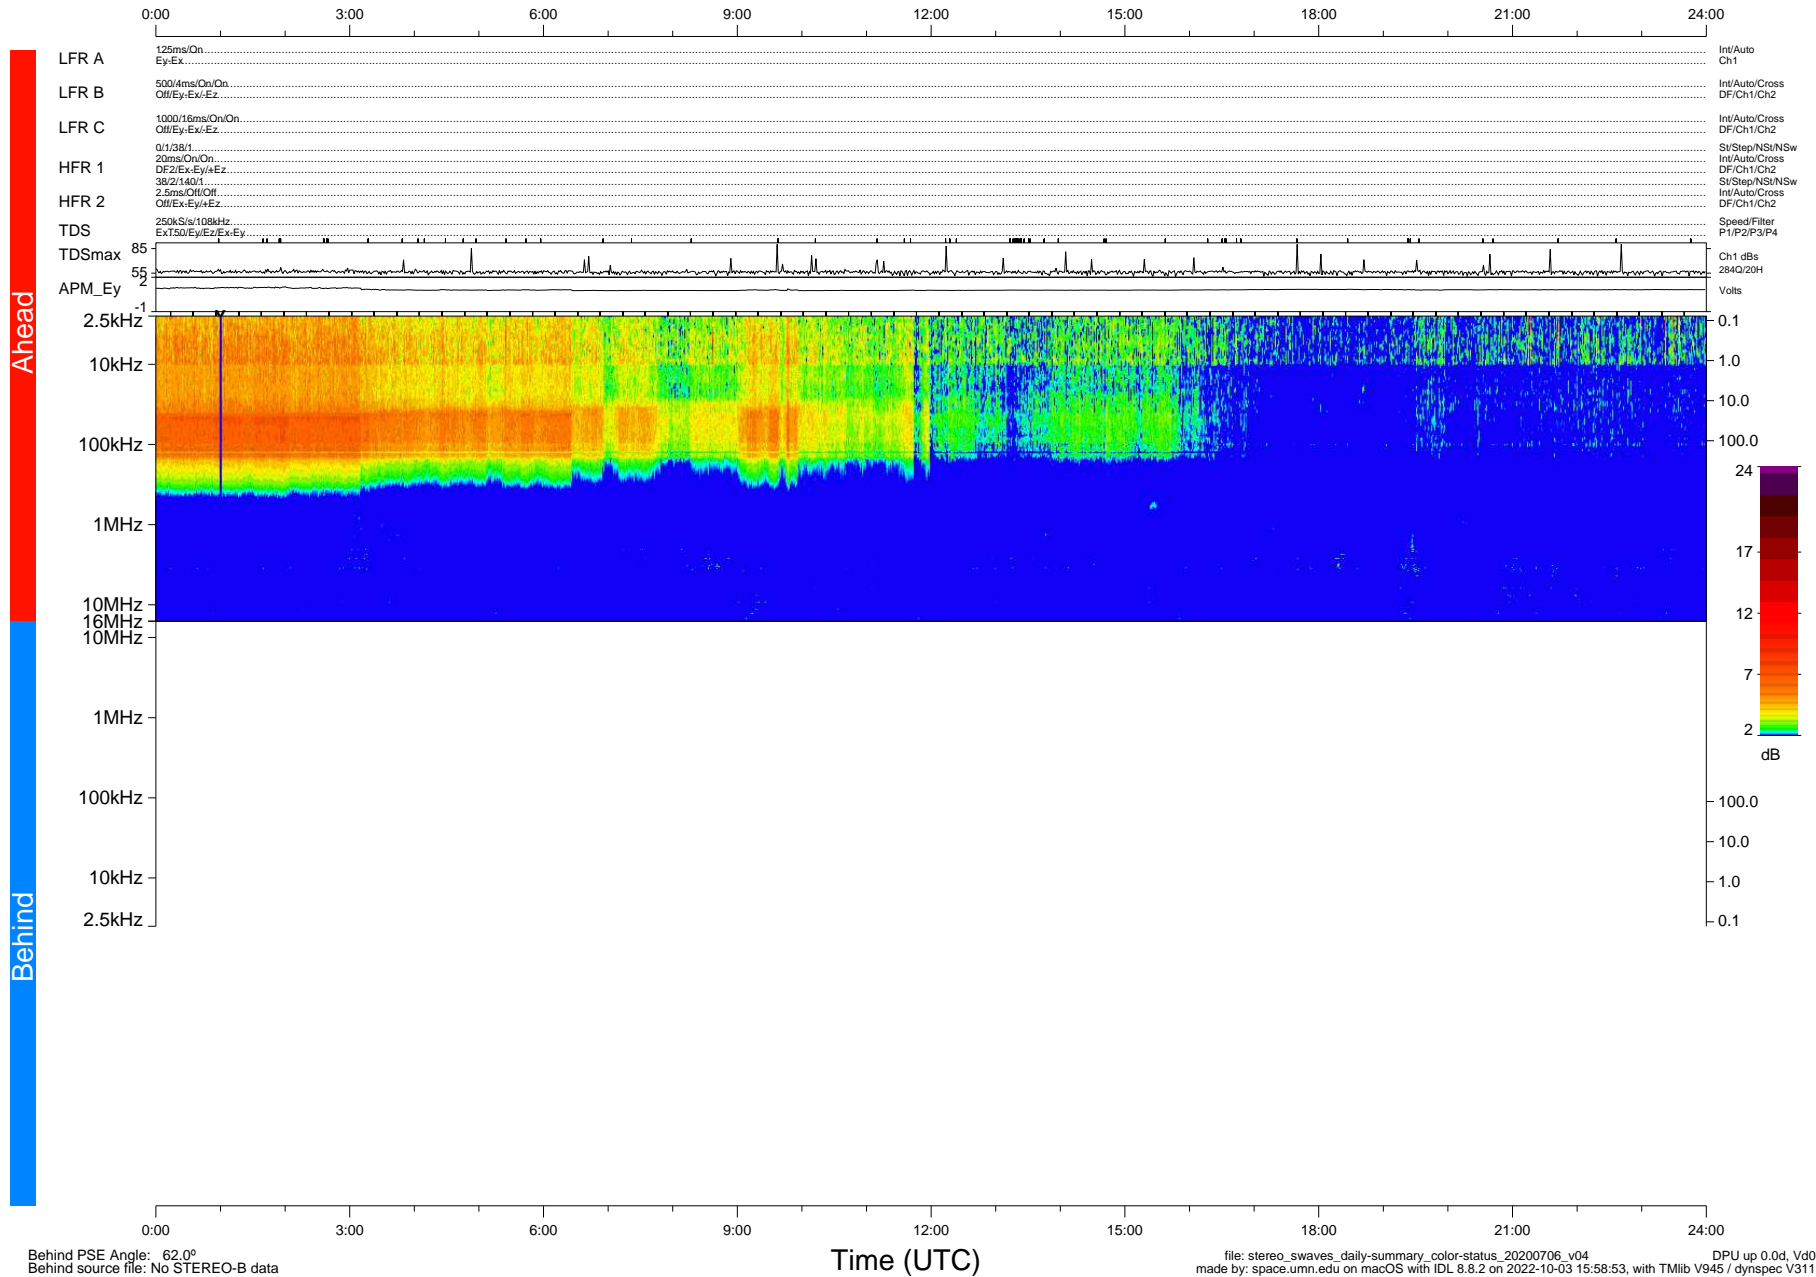

# STEREO/WAVES Daily Summary - 06-Jul-2020 (DOY 188)

Ahead source file: swaves\_ahead\_2020\_188\_1\_05.fin (Recovery: 100.0% HK, 96% Pkts)  
 Ahead PSE Angle: -69.0°

DPU up 1825.9d, V412d32

Behind PSE Angle: 62.0°  
 Behind source file: No STEREO-B data

file: stereo\_swaves\_daily-summary\_color-status\_20200706\_v04  
 made by: space.umn.edu on macOS with IDL 8.8.2 on 2022-10-03 15:58:53, with TLib V945 / dynspec V311  
 DPU up 0.0d, Vd0