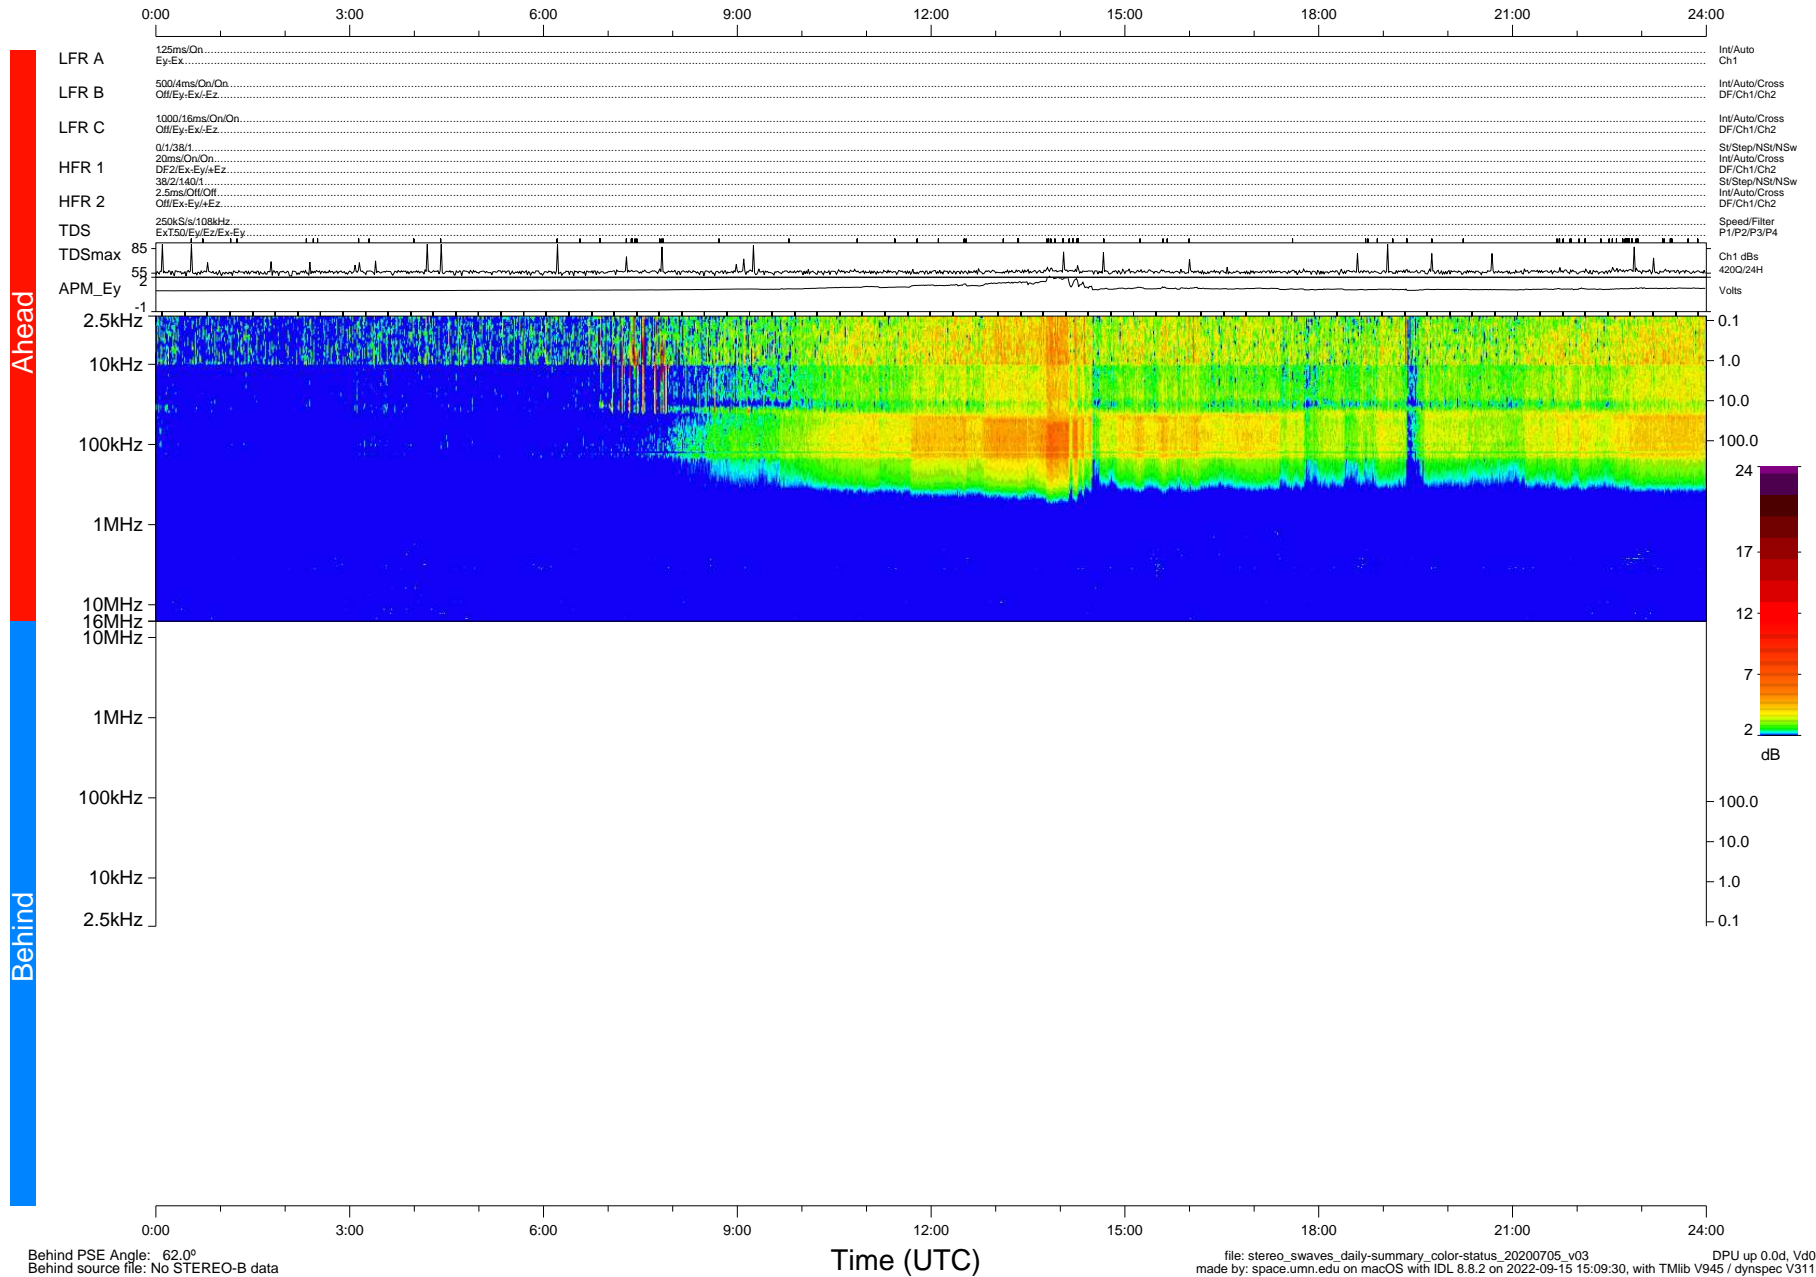

# STEREO/WAVES Daily Summary - 05-Jul-2020 (DOY 187)

Ahead source file: swaves\_ahead\_2020\_187\_1\_05.fin (Recovery: 100.0% HK, 116% Pkts)  
 Ahead PSE Angle: -69.1°

DPU up 1824.9d, V412d32

Behind PSE Angle: 62.0°  
 Behind source file: No STEREO-B data

file: stereo\_swaves\_daily-summary\_color-status\_20200705\_v03  
 made by: space.umn.edu on macOS with IDL 8.8.2 on 2022-09-15 15:09:30, with Tlib V945 / dynspec V311  
 DPU up 0.0d, Vd0