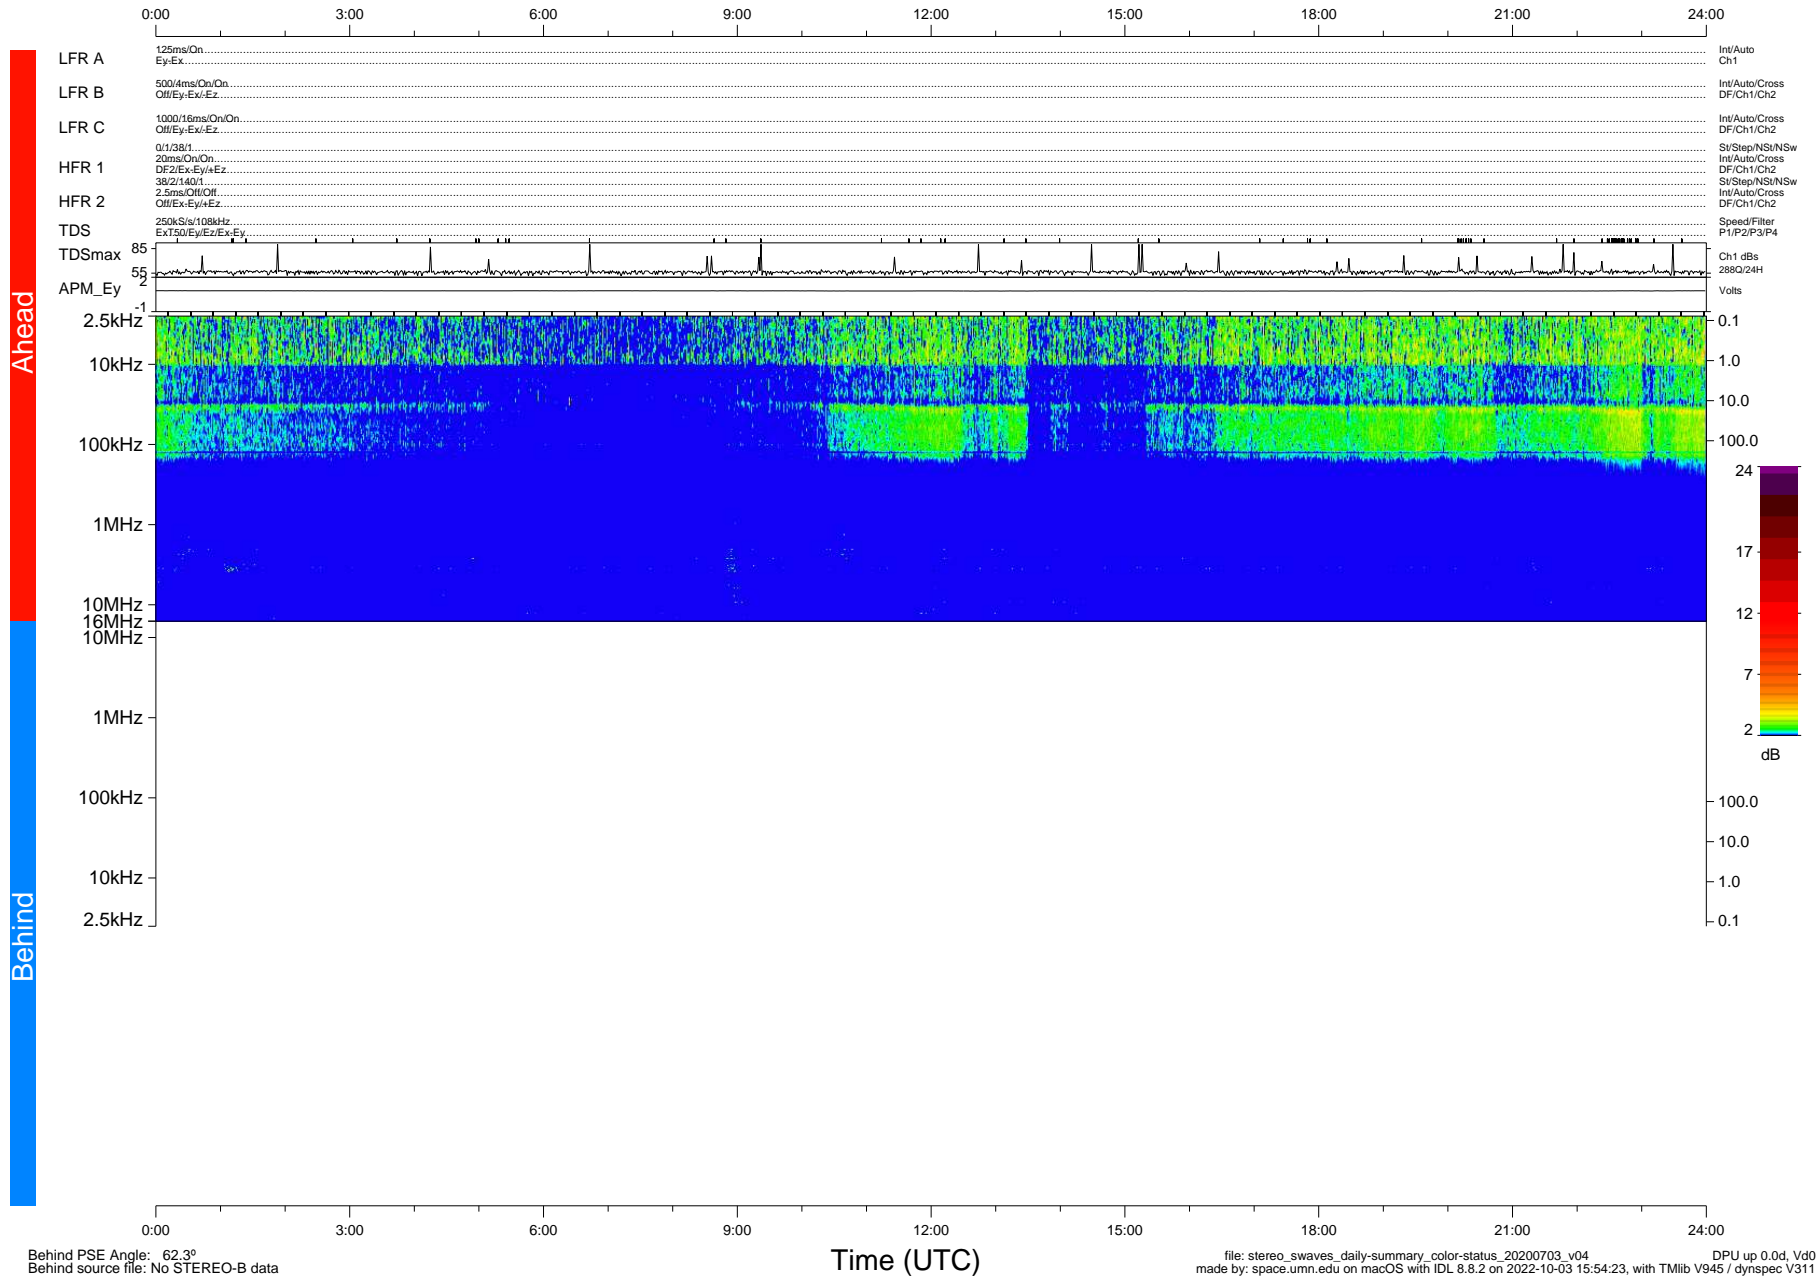

STEREO/WAVES Daily Summary - 03-Jul-2020 (DOY 185)

Ahead source file: swaves_ahead_2020_185_1_05.fin (Recovery: 100.0% HK, 97% Pkts)
 Ahead PSE Angle: -69.2°

DPU up 1822.9d, V412d32

Behind PSE Angle: 62.3°
 Behind source file: No STEREO-B data

file: stereo_swaves_daily-summary_color-status_20200703_v04
 made by: space.umn.edu on macOS with IDL 8.8.2 on 2022-10-03 15:54:23, with Tlib V945 / dynspec V311
 DPU up 0.0d, Vd0