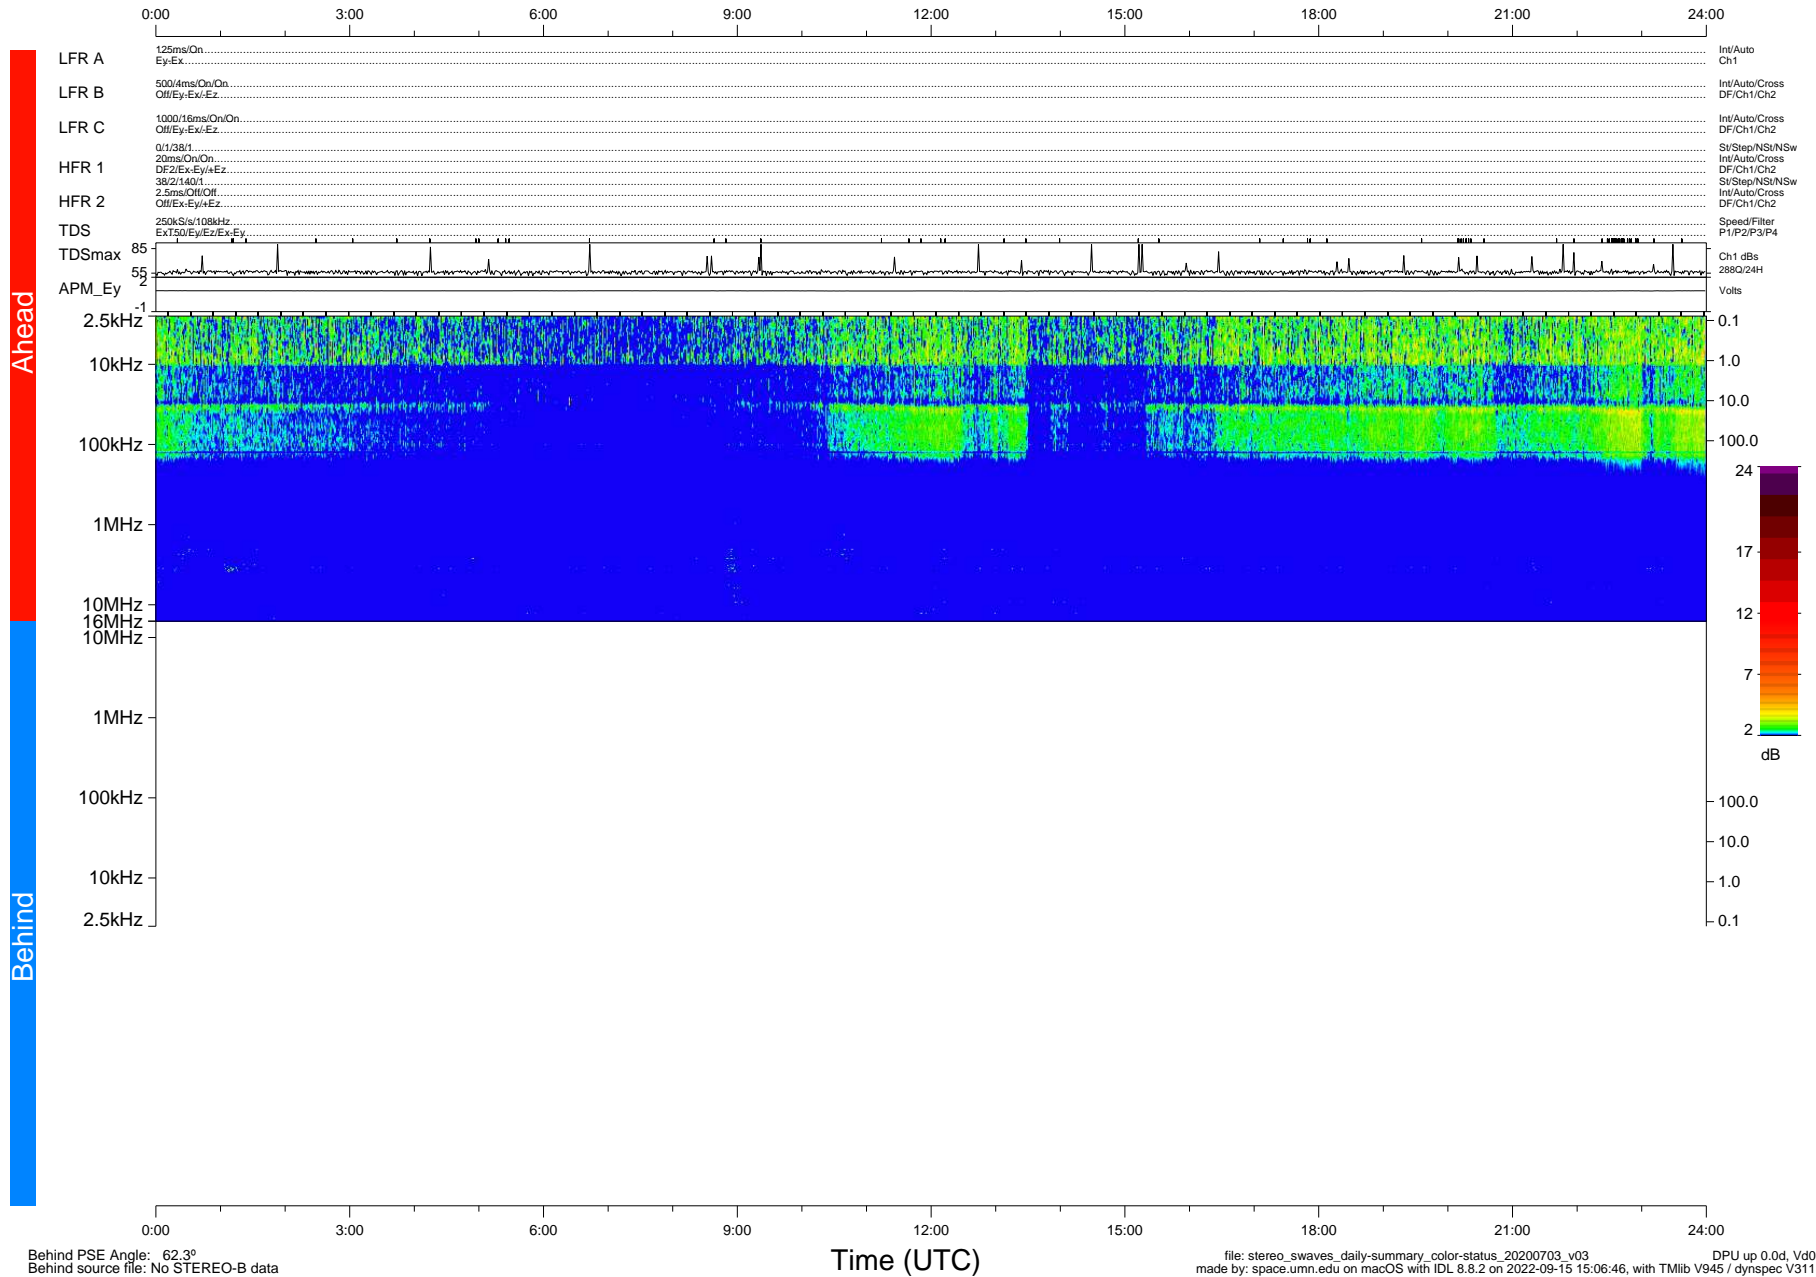

STEREO/WAVES Daily Summary - 03-Jul-2020 (DOY 185)

Ahead source file: swaves_ahead_2020_185_1_05.fin (Recovery: 100.0% HK, 97% Pkts)
 Ahead PSE Angle: -69.2°

DPU up 1822.9d, V412d32

Behind PSE Angle: 62.3°
 Behind source file: No STEREO-B data

file: stereo_swaves_daily-summary_color-status_20200703_v03
 made by: space.umn.edu on macOS with IDL 8.8.2 on 2022-09-15 15:06:46, with Tlib V945 / dynspec V311
 DPU up 0.0d, Vd0