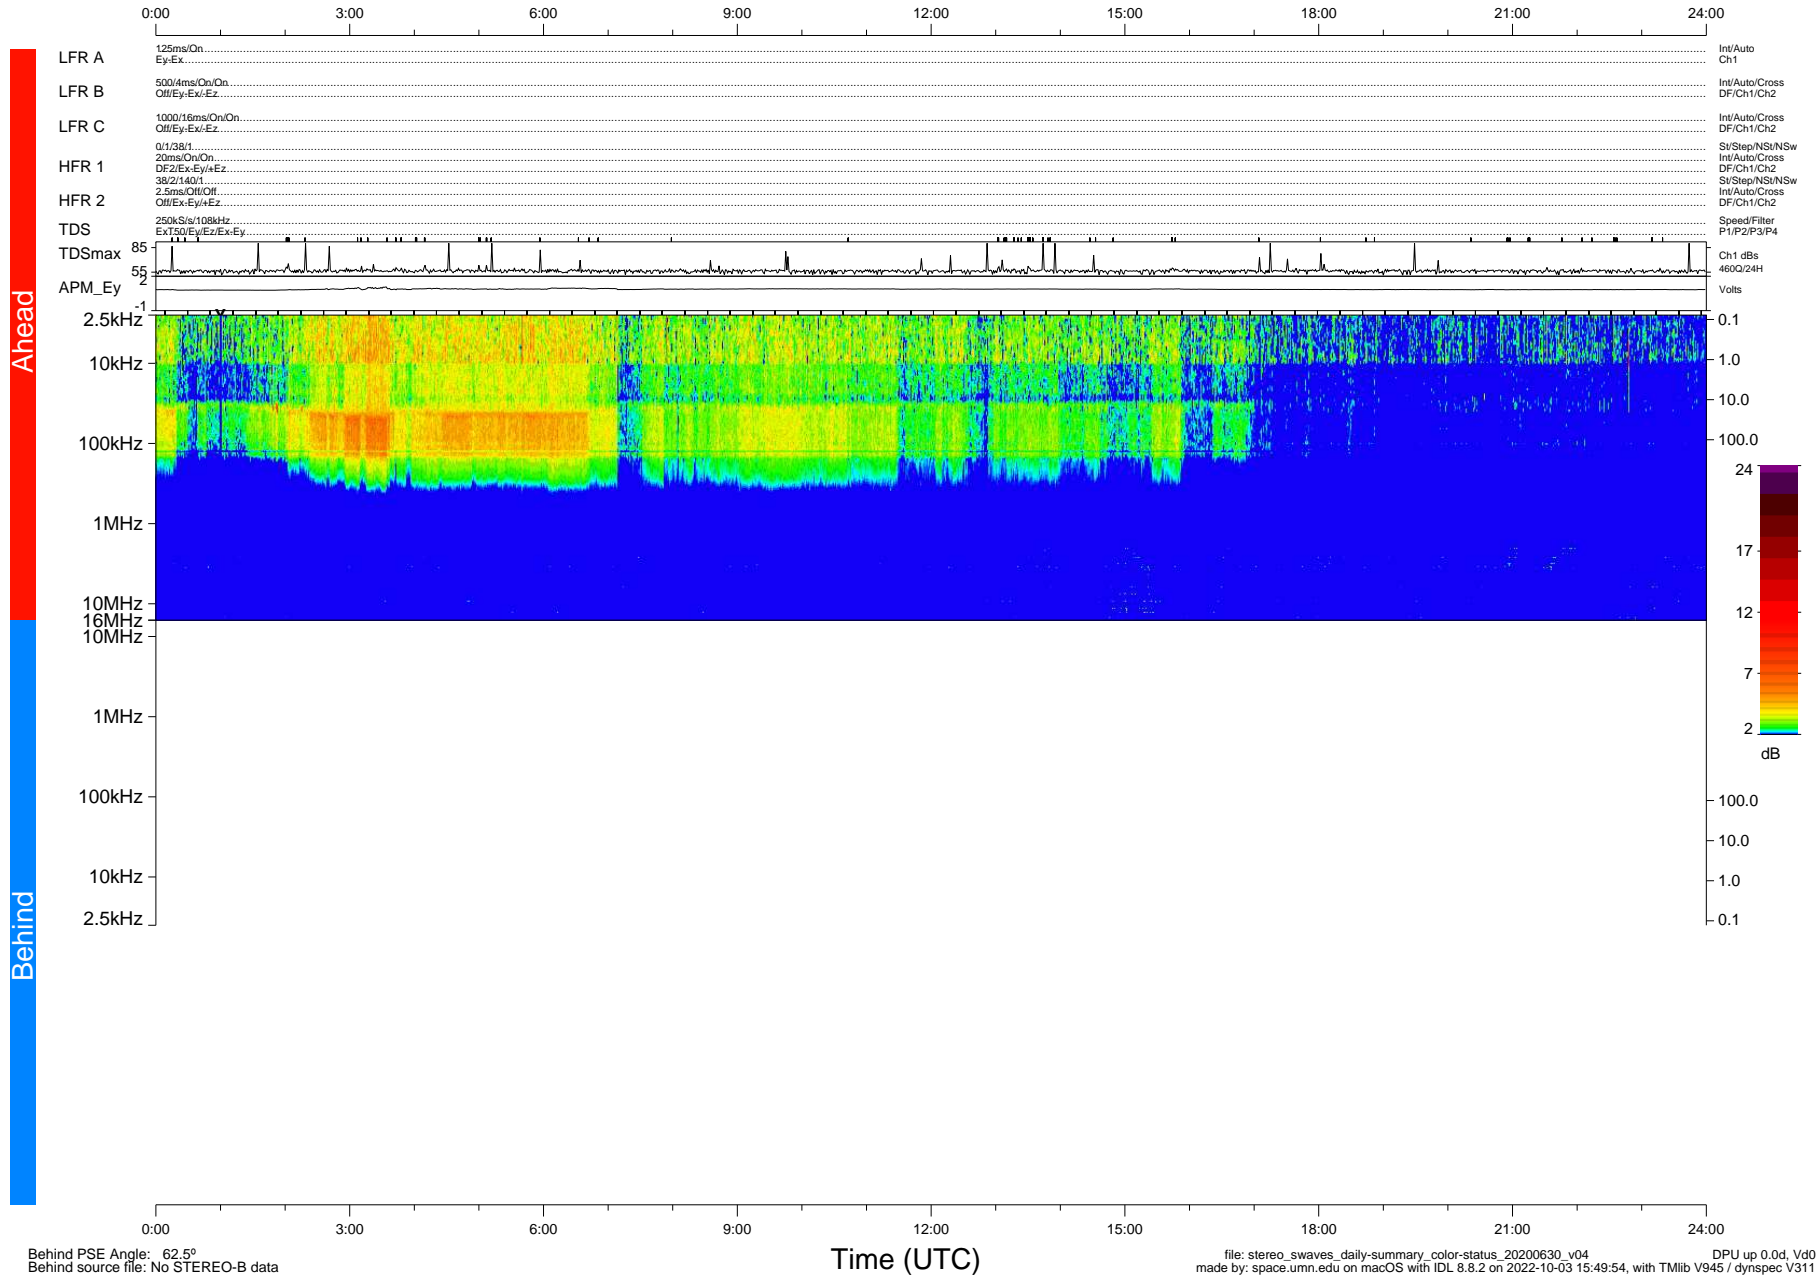

STEREO/WAVES Daily Summary - 30-Jun-2020 (DOY 182)

Ahead source file: swaves_ahead_2020_182_1_05.fin (Recovery: 100.0% HK, 122% Pkts)
 Ahead PSE Angle: -69.5°

DPU up 1819.9d, V412d32

Behind PSE Angle: 62.5°
 Behind source file: No STEREO-B data

Time (UTC)

file: stereo_swaves_daily-summary_color-status_20200630_v04 DPU up 0.0d, Vd0
 made by: space.umn.edu on macOS with IDL 8.8.2 on 2022-10-03 15:49:54, with Tlib V945 / dynspec V311