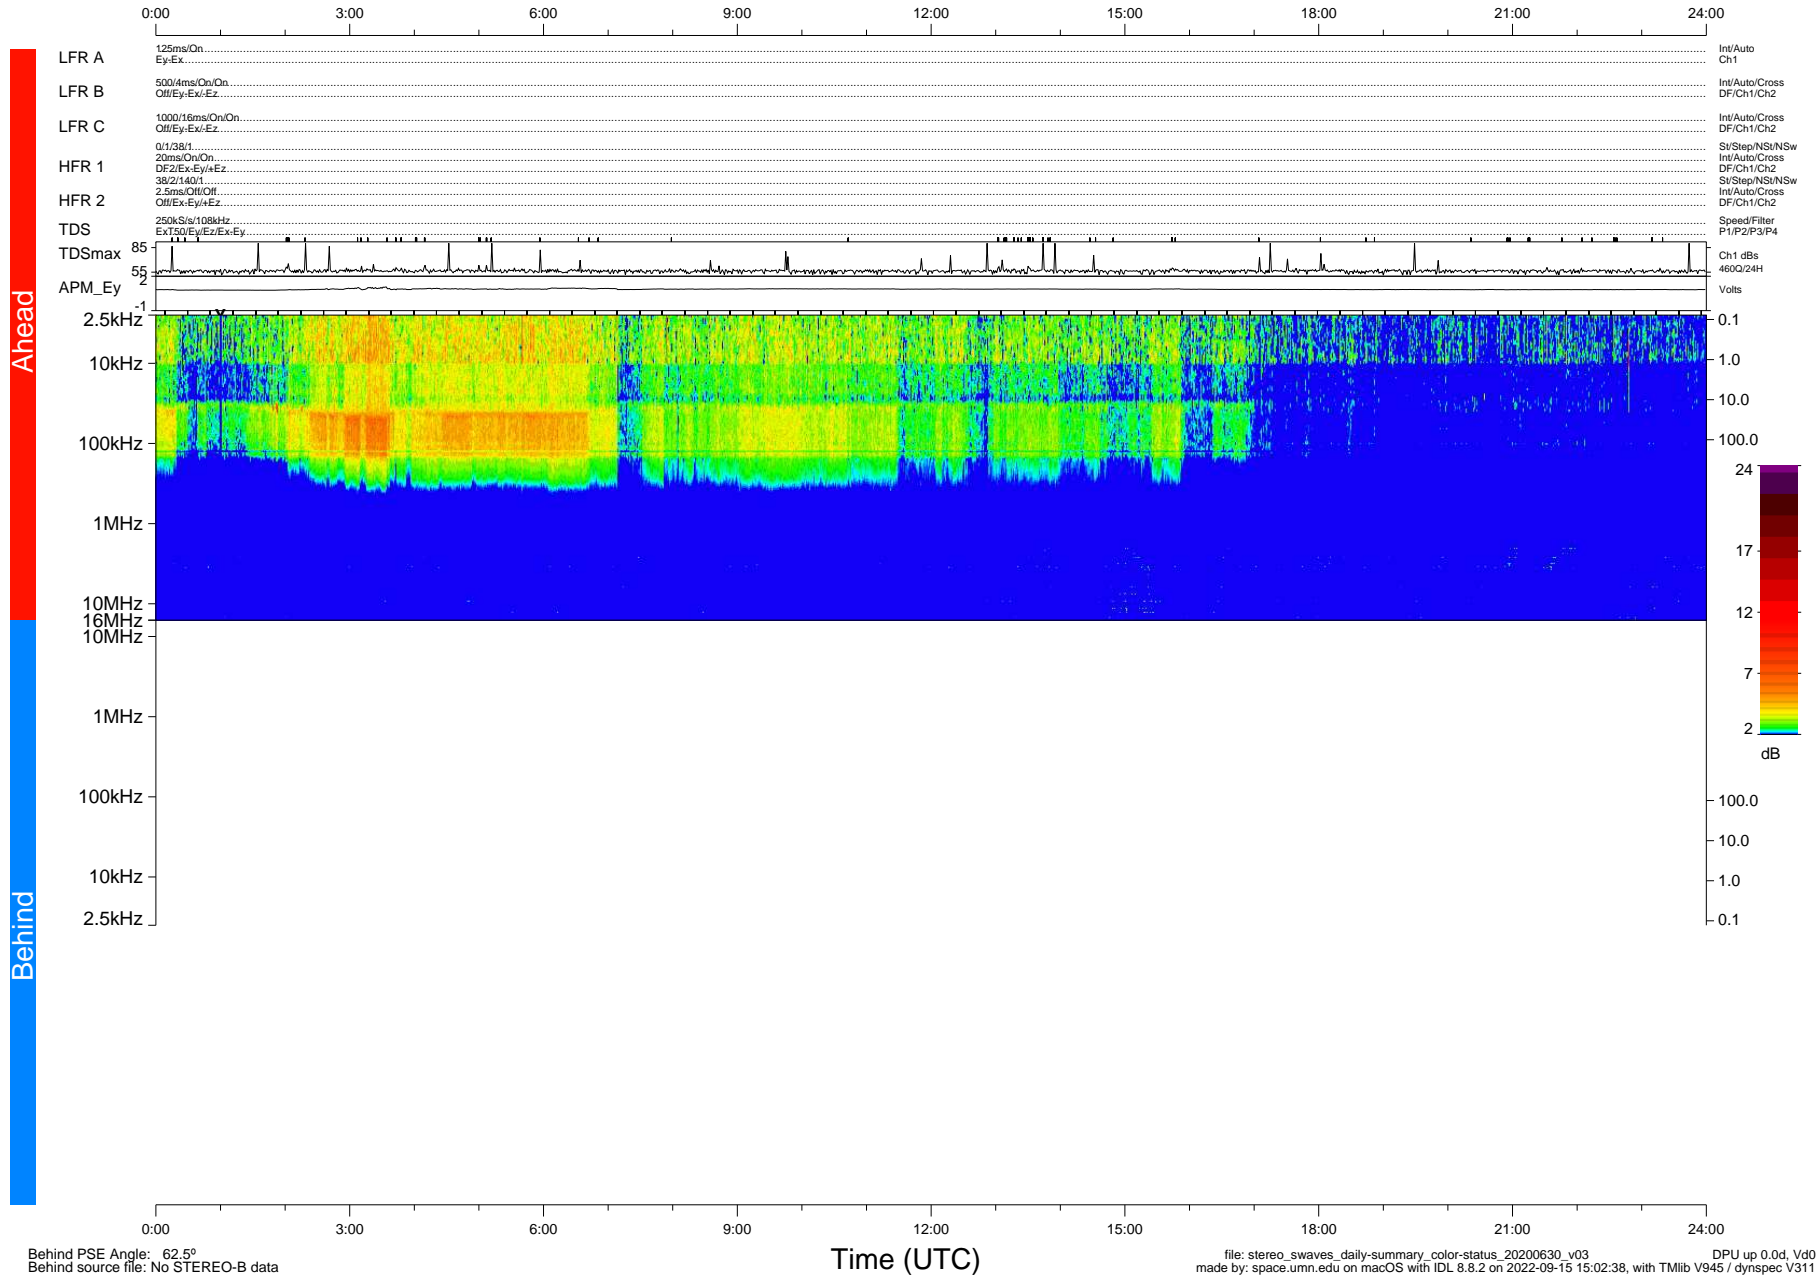

# STEREO/WAVES Daily Summary - 30-Jun-2020 (DOY 182)

Ahead source file: swaves\_ahead\_2020\_182\_1\_05.fin (Recovery: 100.0% HK, 122% Pkts)  
 Ahead PSE Angle: -69.5°

DPU up 1819.9d, V412d32

Behind PSE Angle: 62.5°  
 Behind source file: No STEREO-B data

Time (UTC)

file: stereo\_swaves\_daily-summary\_color-status\_20200630\_v03 DPU up 0.0d, Vd0  
 made by: space.umn.edu on macOS with IDL 8.8.2 on 2022-09-15 15:02:38, with Tlib V945 / dynspec V311