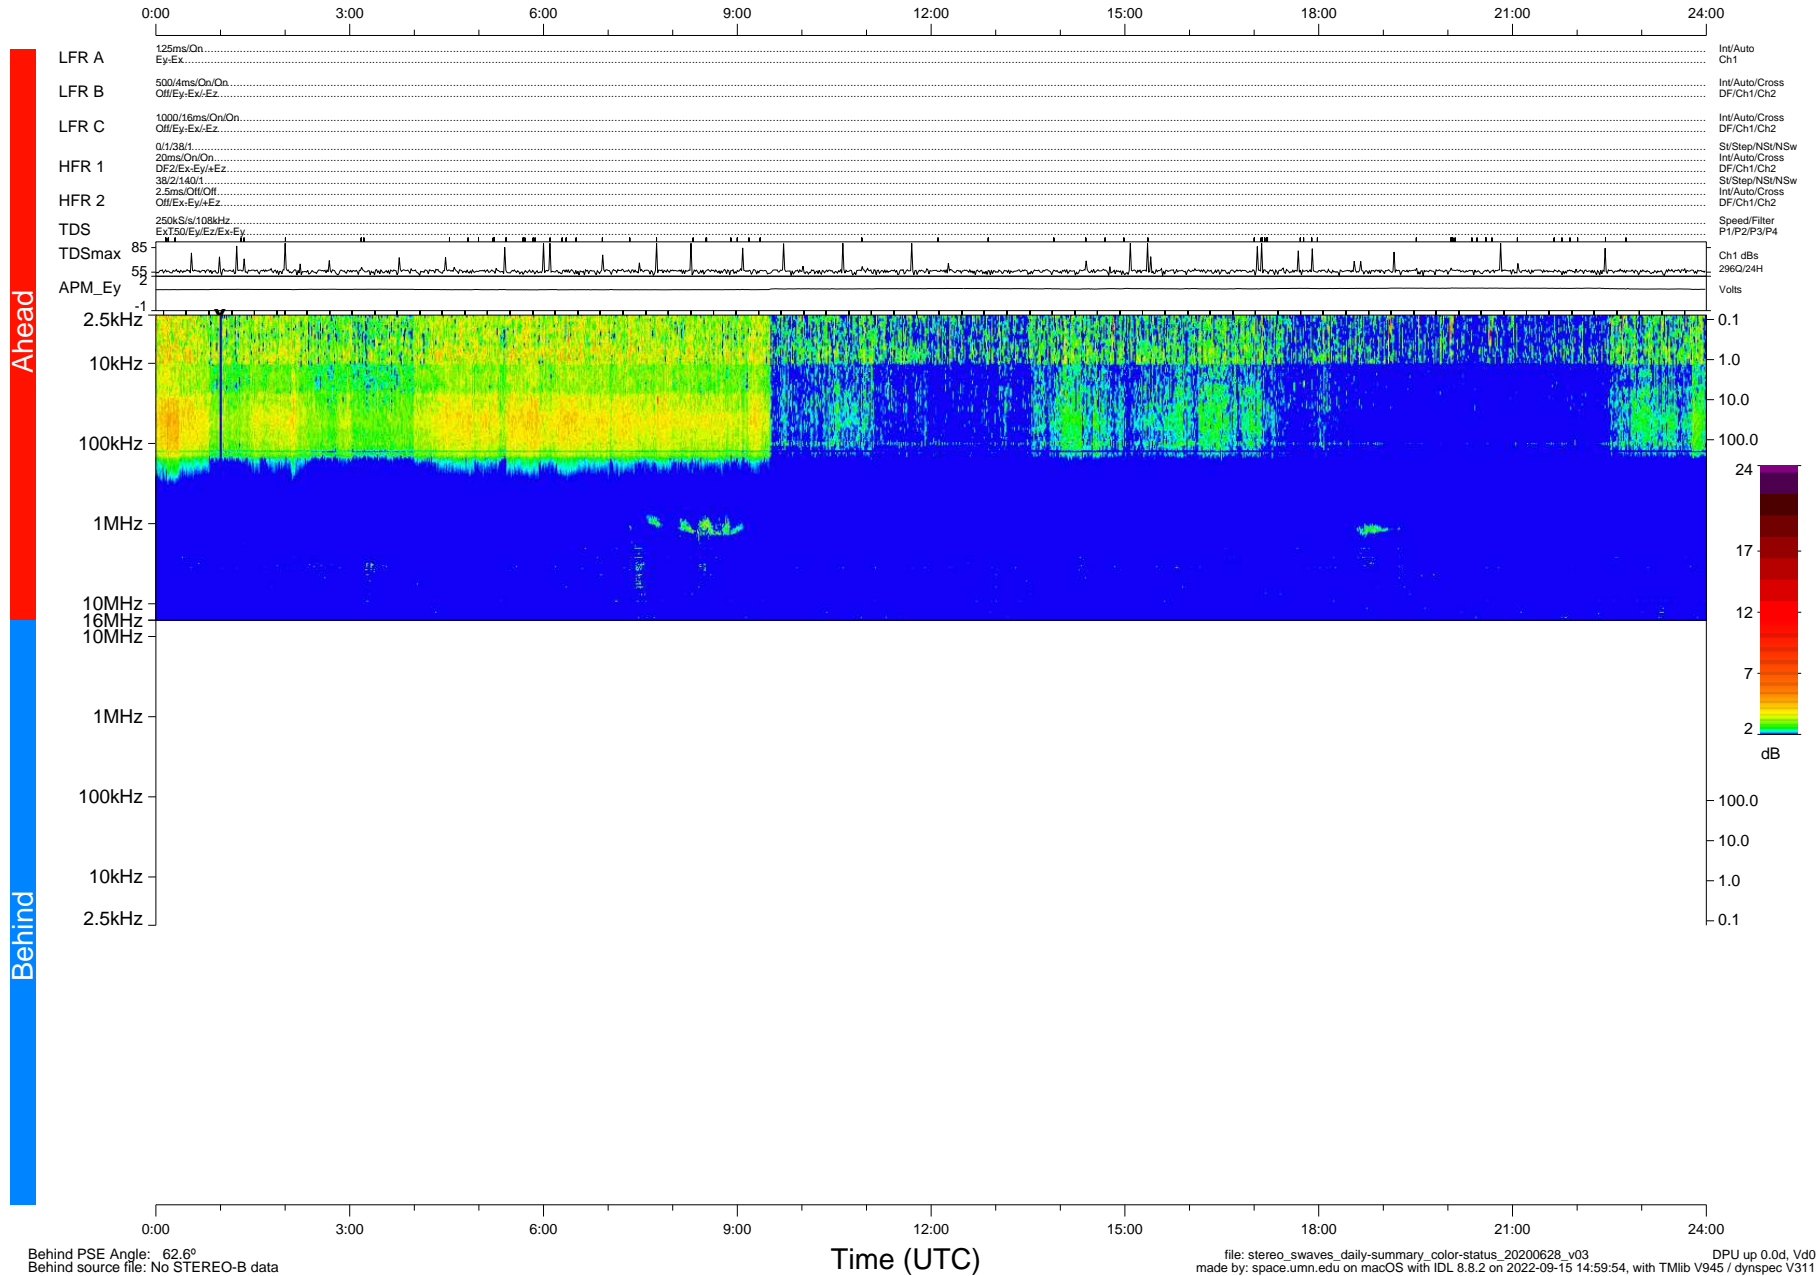

STEREO/WAVES Daily Summary - 28-Jun-2020 (DOY 180)

Ahead source file: swaves_ahead_2020_180_1_05.fin (Recovery: 100.0% HK, 98% Pkts)
 Ahead PSE Angle: -69.7°

DPU up 1817.9d, V412d32

Behind PSE Angle: 62.6°
 Behind source file: No STEREO-B data

file: stereo_swaves_daily-summary_color-status_20200628_v03
 made by: space.umn.edu on macOS with IDL 8.8.2 on 2022-09-15 14:59:54, with Tlib V945 / dynspec V311
 DPU up 0.0d, Vd0