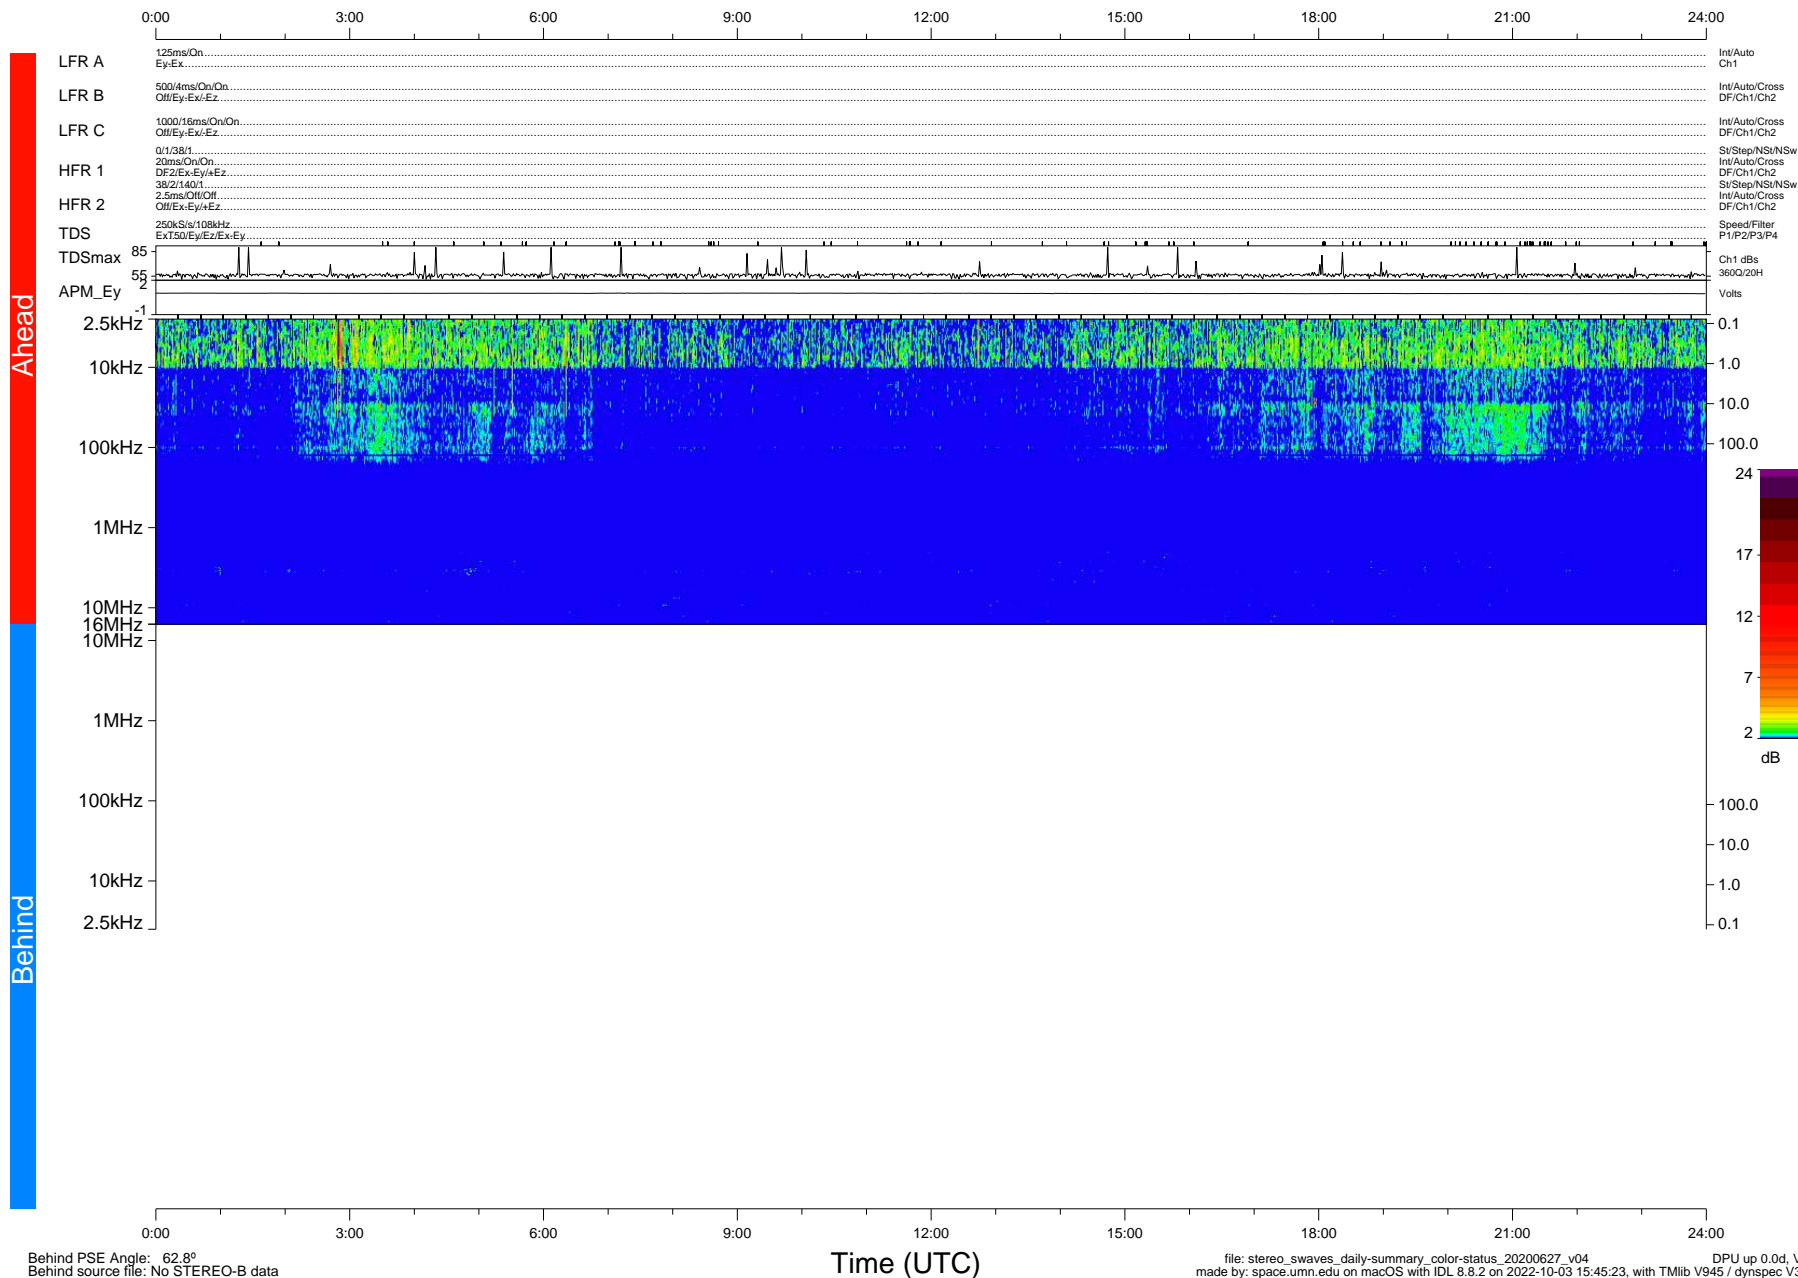

STEREO/WAVES Daily Summary - 27-Jun-2020 (DOY 179)

Ahead source file: swaves_ahead_2020_179_1_05.fin (Recovery: 100.0% HK, 107% Pkts)
Ahead PSE Angle: -69.7°

DPU up 1816.9d, V412d32

Behind PSE Angle: 62.8°
Behind source file: No STEREO-B data