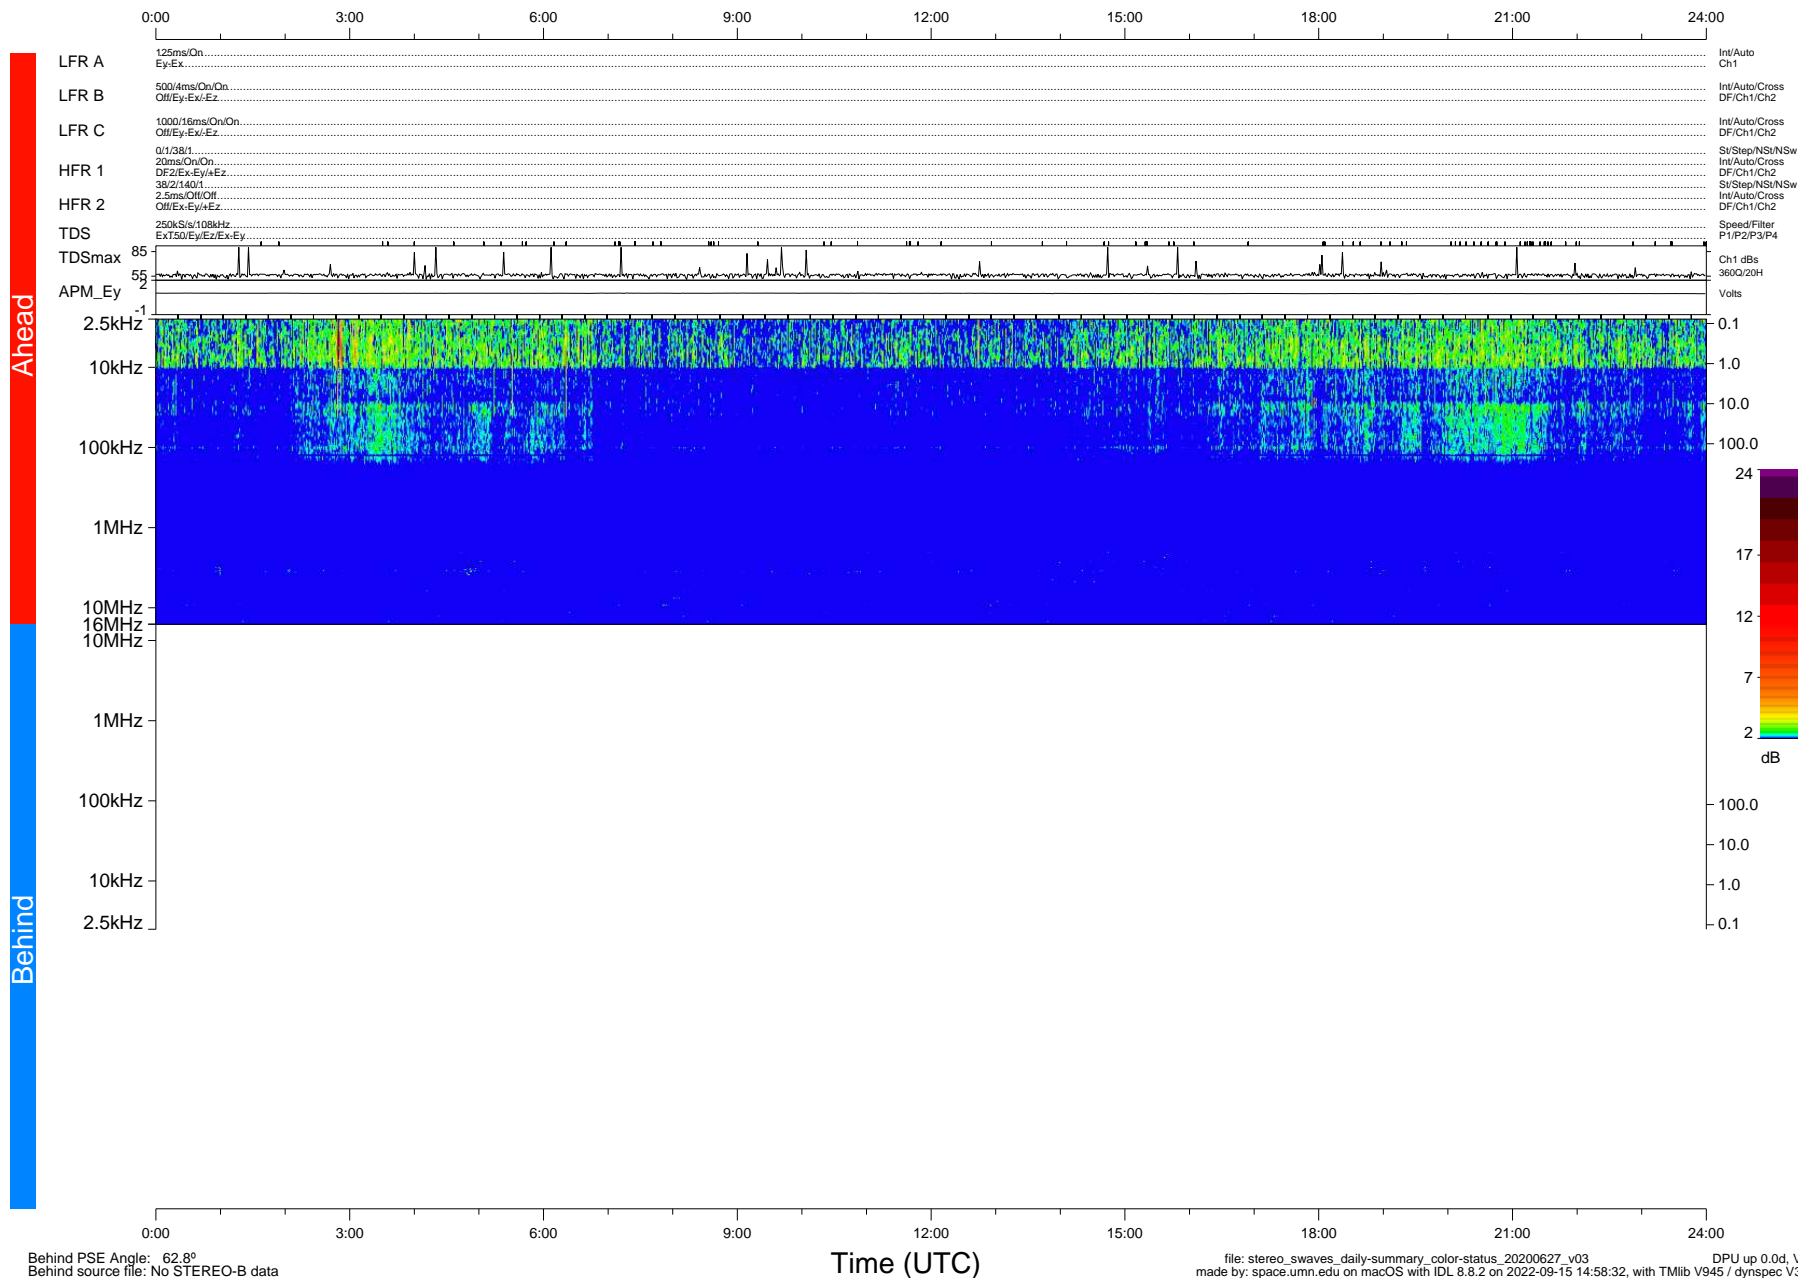

STEREO/WAVES Daily Summary - 27-Jun-2020 (DOY 179)

Ahead source file: swaves_ahead_2020_179_1_05.fin (Recovery: 100.0% HK, 107% Pkts)
Ahead PSE Angle: -69.7°

DPU up 1816.9d, V412d32

Behind PSE Angle: 62.8°
Behind source file: No STEREO-B data