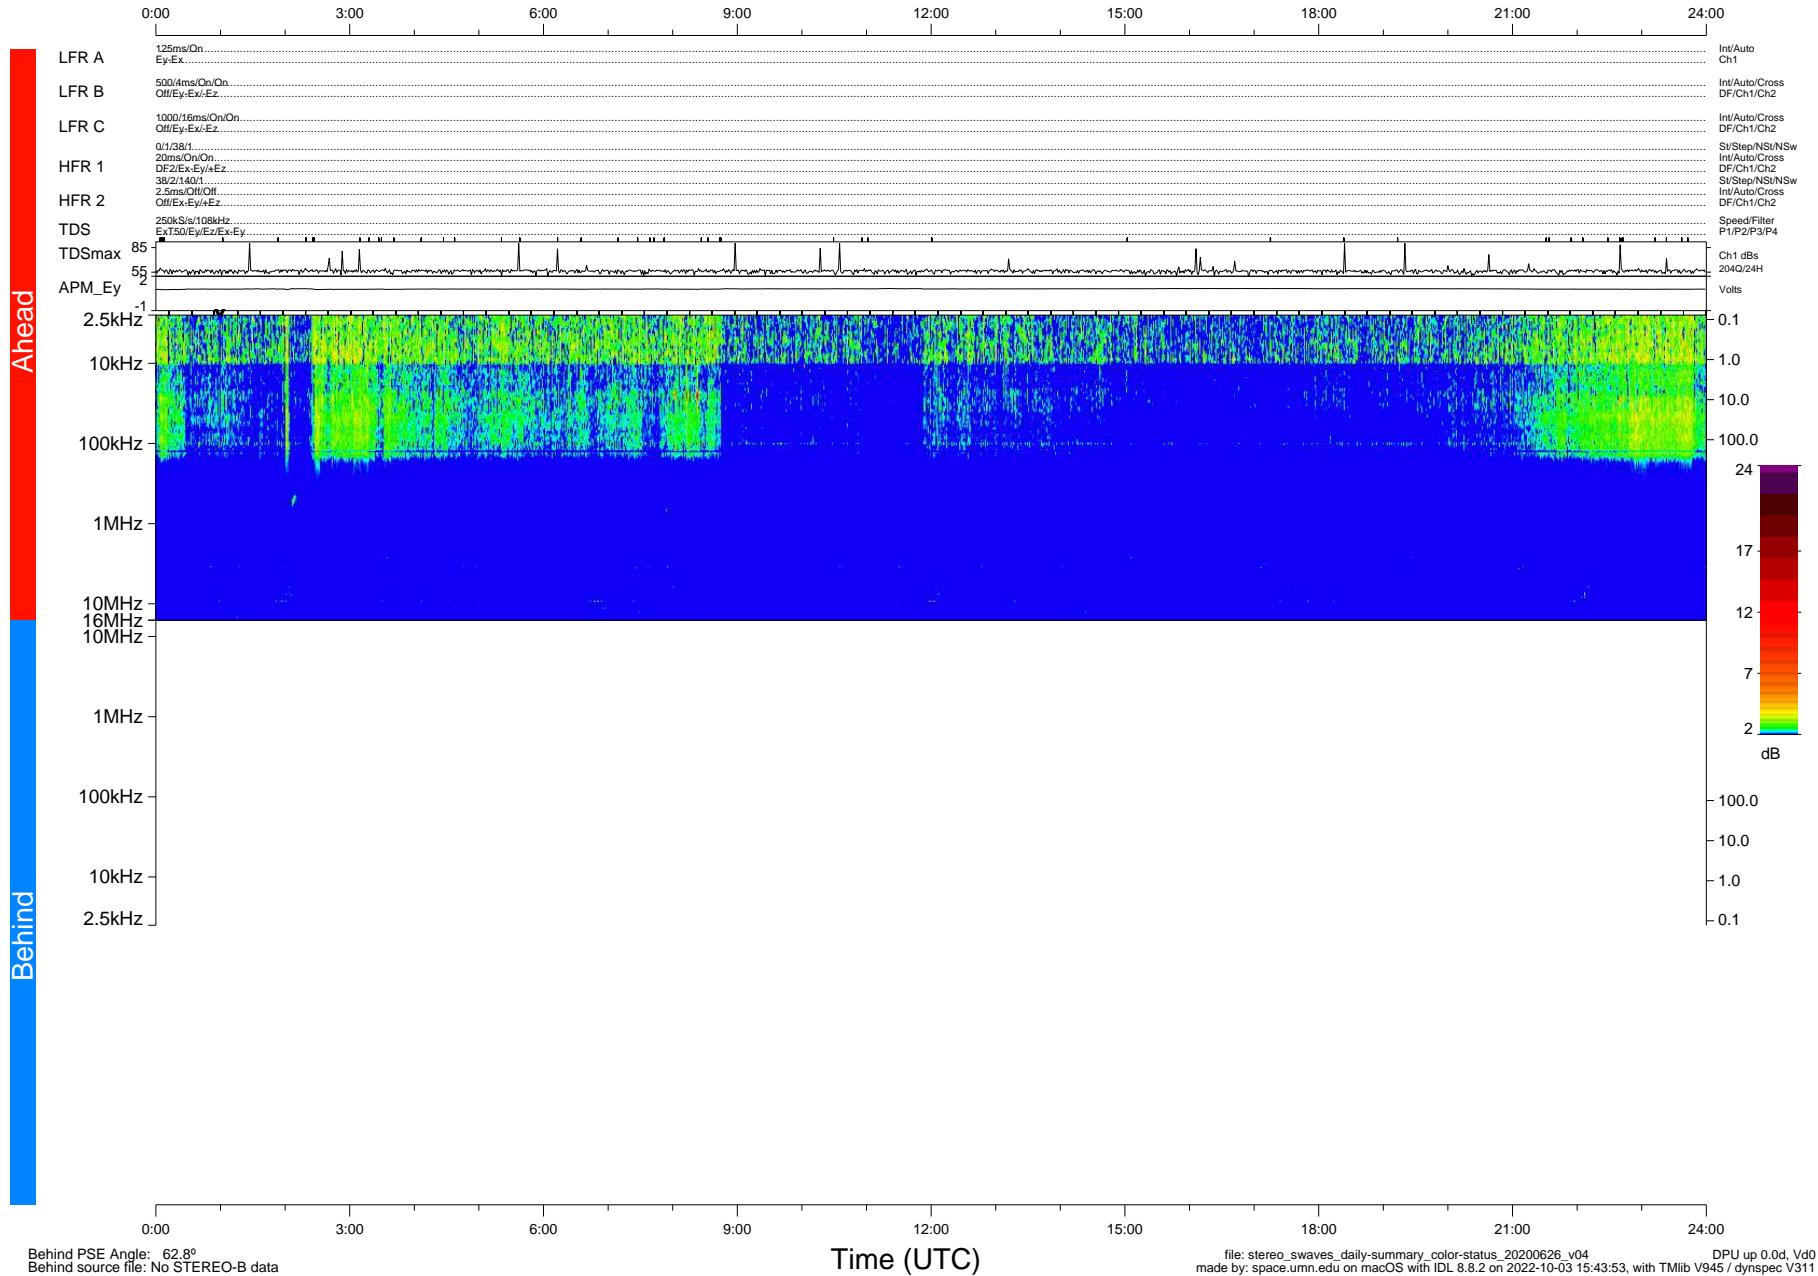

STEREO/WAVES Daily Summary - 26-Jun-2020 (DOY 178)

Ahead source file: swaves_ahead_2020_178_1_05.fin (Recovery: 100.0% HK, 85% Pkts)
 Ahead PSE Angle: -69.9°

DPU up 1815.9d, V412d32

Behind PSE Angle: 62.8°
 Behind source file: No STEREO-B data

file: stereo_swaves_daily-summary_color-status_20200626_v04
 made by: space.umn.edu on macOS with IDL 8.8.2 on 2022-10-03 15:43:53, with Tlib V945 / dynspec V311
 DPU up 0.0d, Vd0