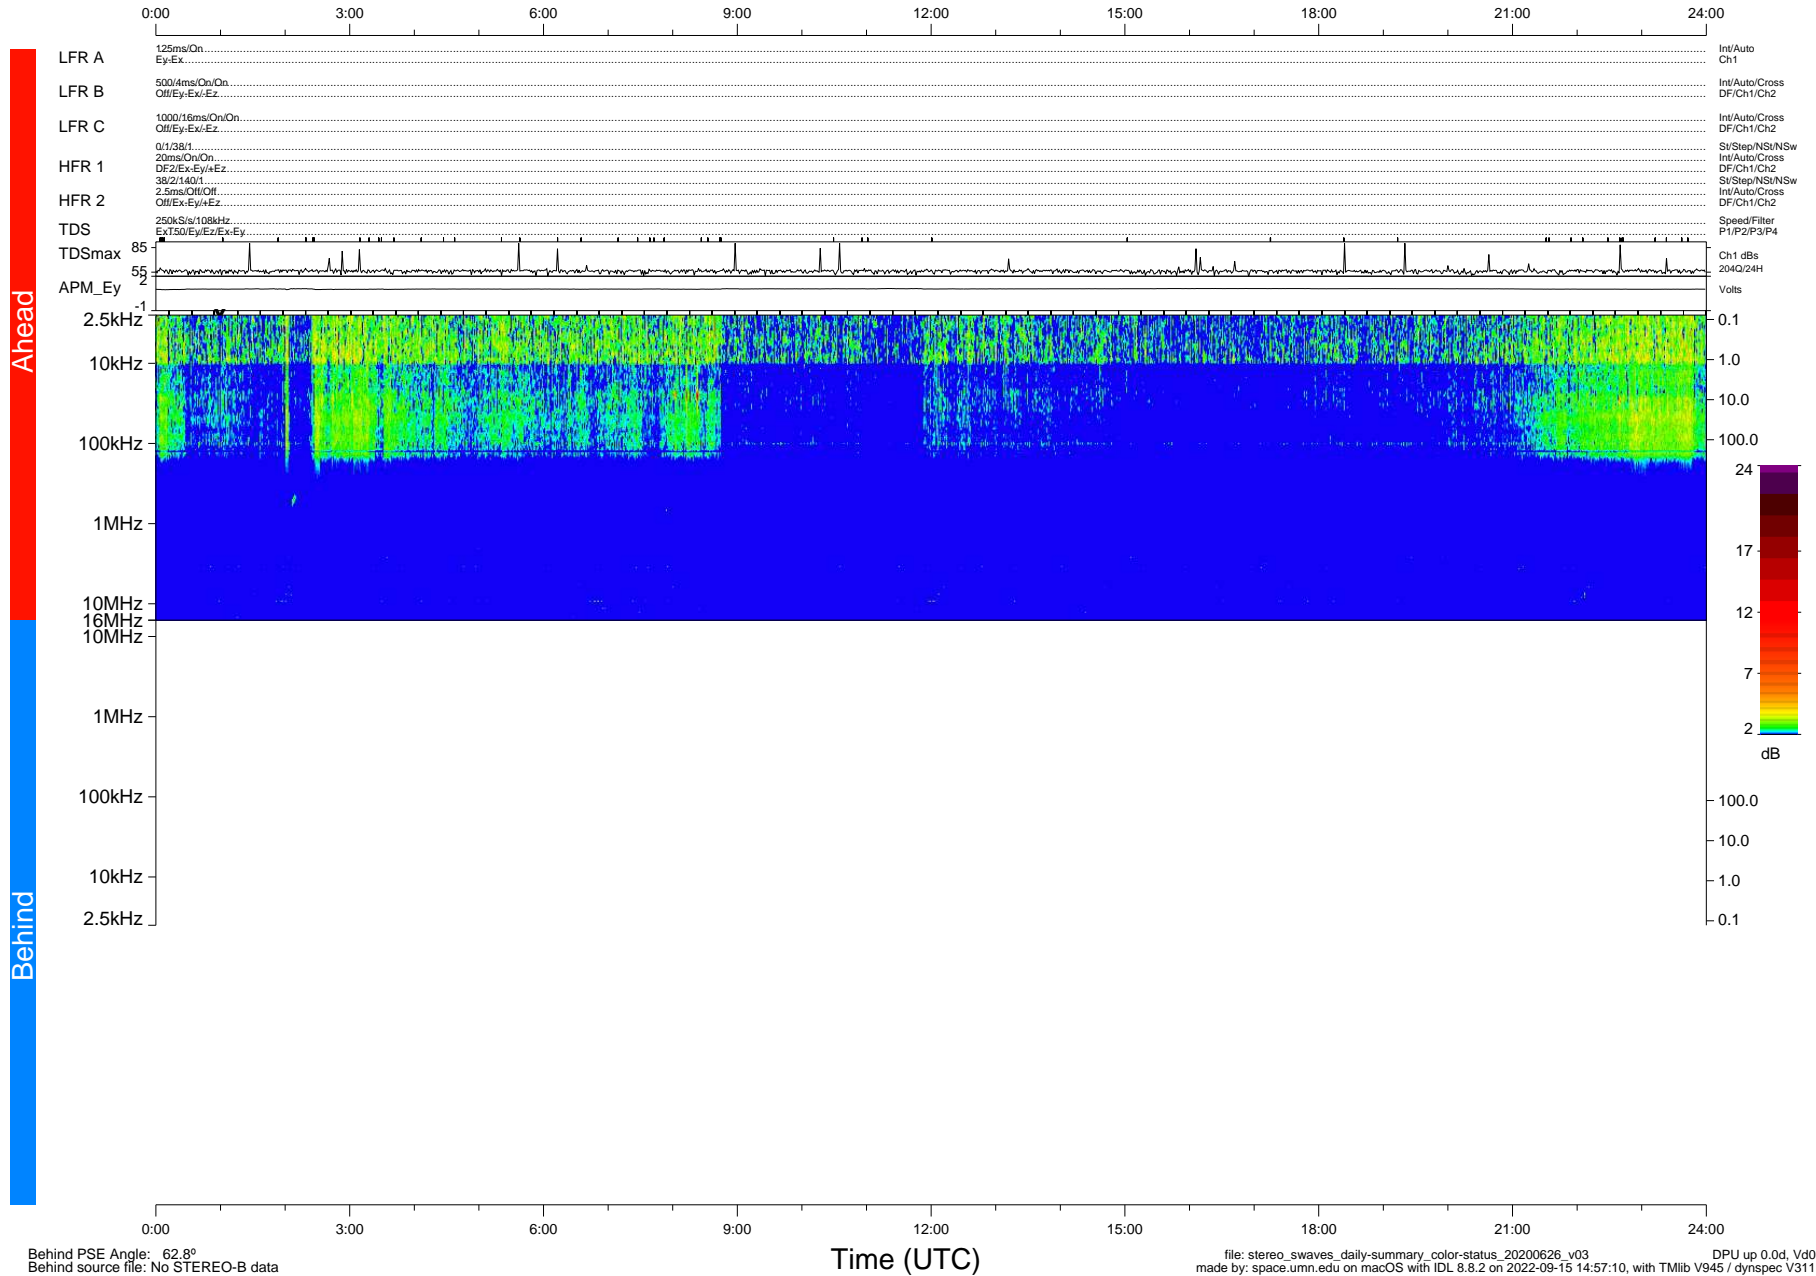

STEREO/WAVES Daily Summary - 26-Jun-2020 (DOY 178)

Ahead source file: swaves_ahead_2020_178_1_05.fin (Recovery: 100.0% HK, 85% Pkts)
 Ahead PSE Angle: -69.9°

DPU up 1815.9d, V412d32

Behind PSE Angle: 62.8°
 Behind source file: No STEREO-B data

file: stereo_swaves_daily-summary_color-status_20200626_v03
 made by: space.umn.edu on macOS with IDL 8.8.2 on 2022-09-15 14:57:10, with Tlib V945 / dynspec V311
 DPU up 0.0d, Vd0