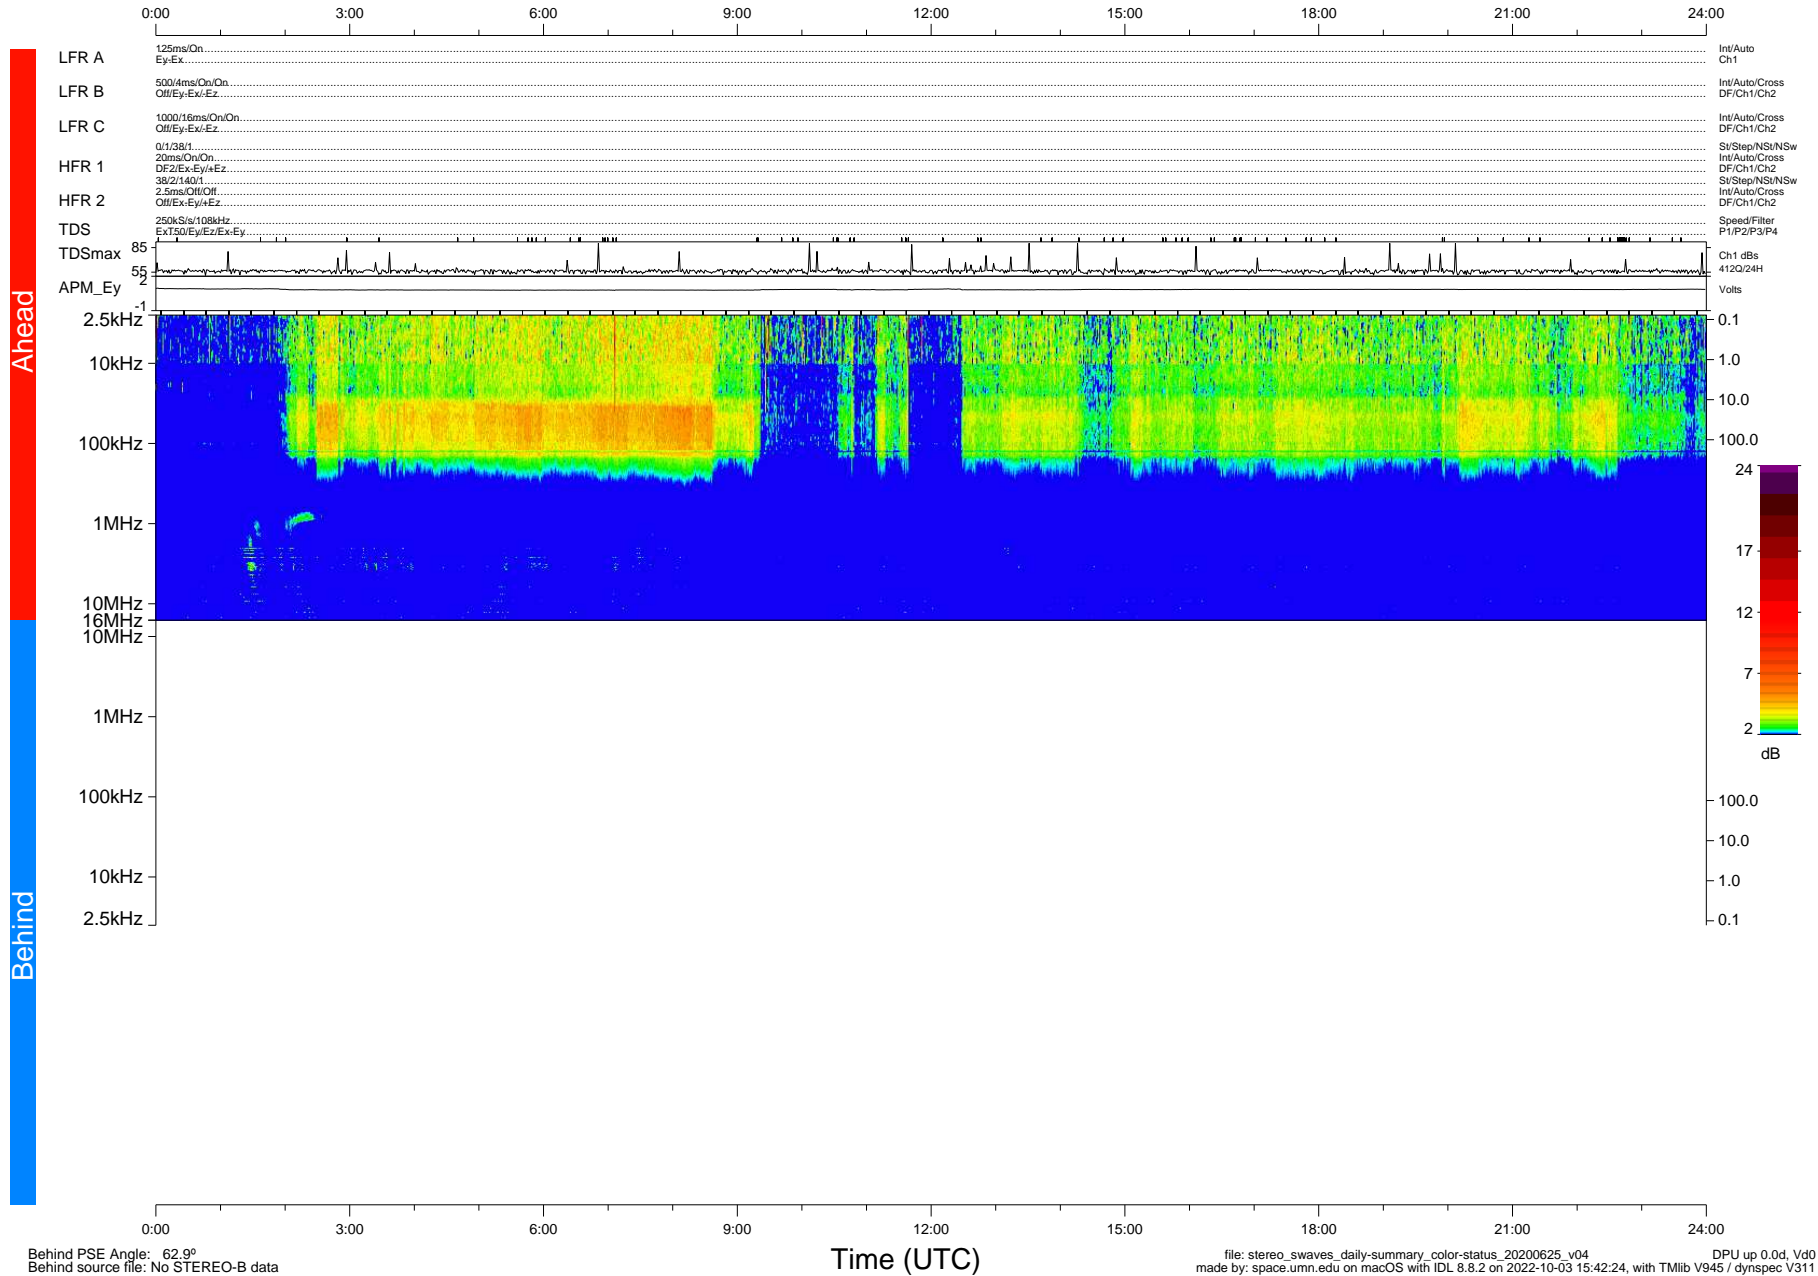

STEREO/WAVES Daily Summary - 25-Jun-2020 (DOY 177)

Ahead source file: swaves_ahead_2020_177_1_05.fin (Recovery: 100.0% HK, 115% Pkts)
Ahead PSE Angle: -69.9°

DPU up 1814.9d, V412d32

Behind PSE Angle: 62.9°
Behind source file: No STEREO-B data

Time (UTC)