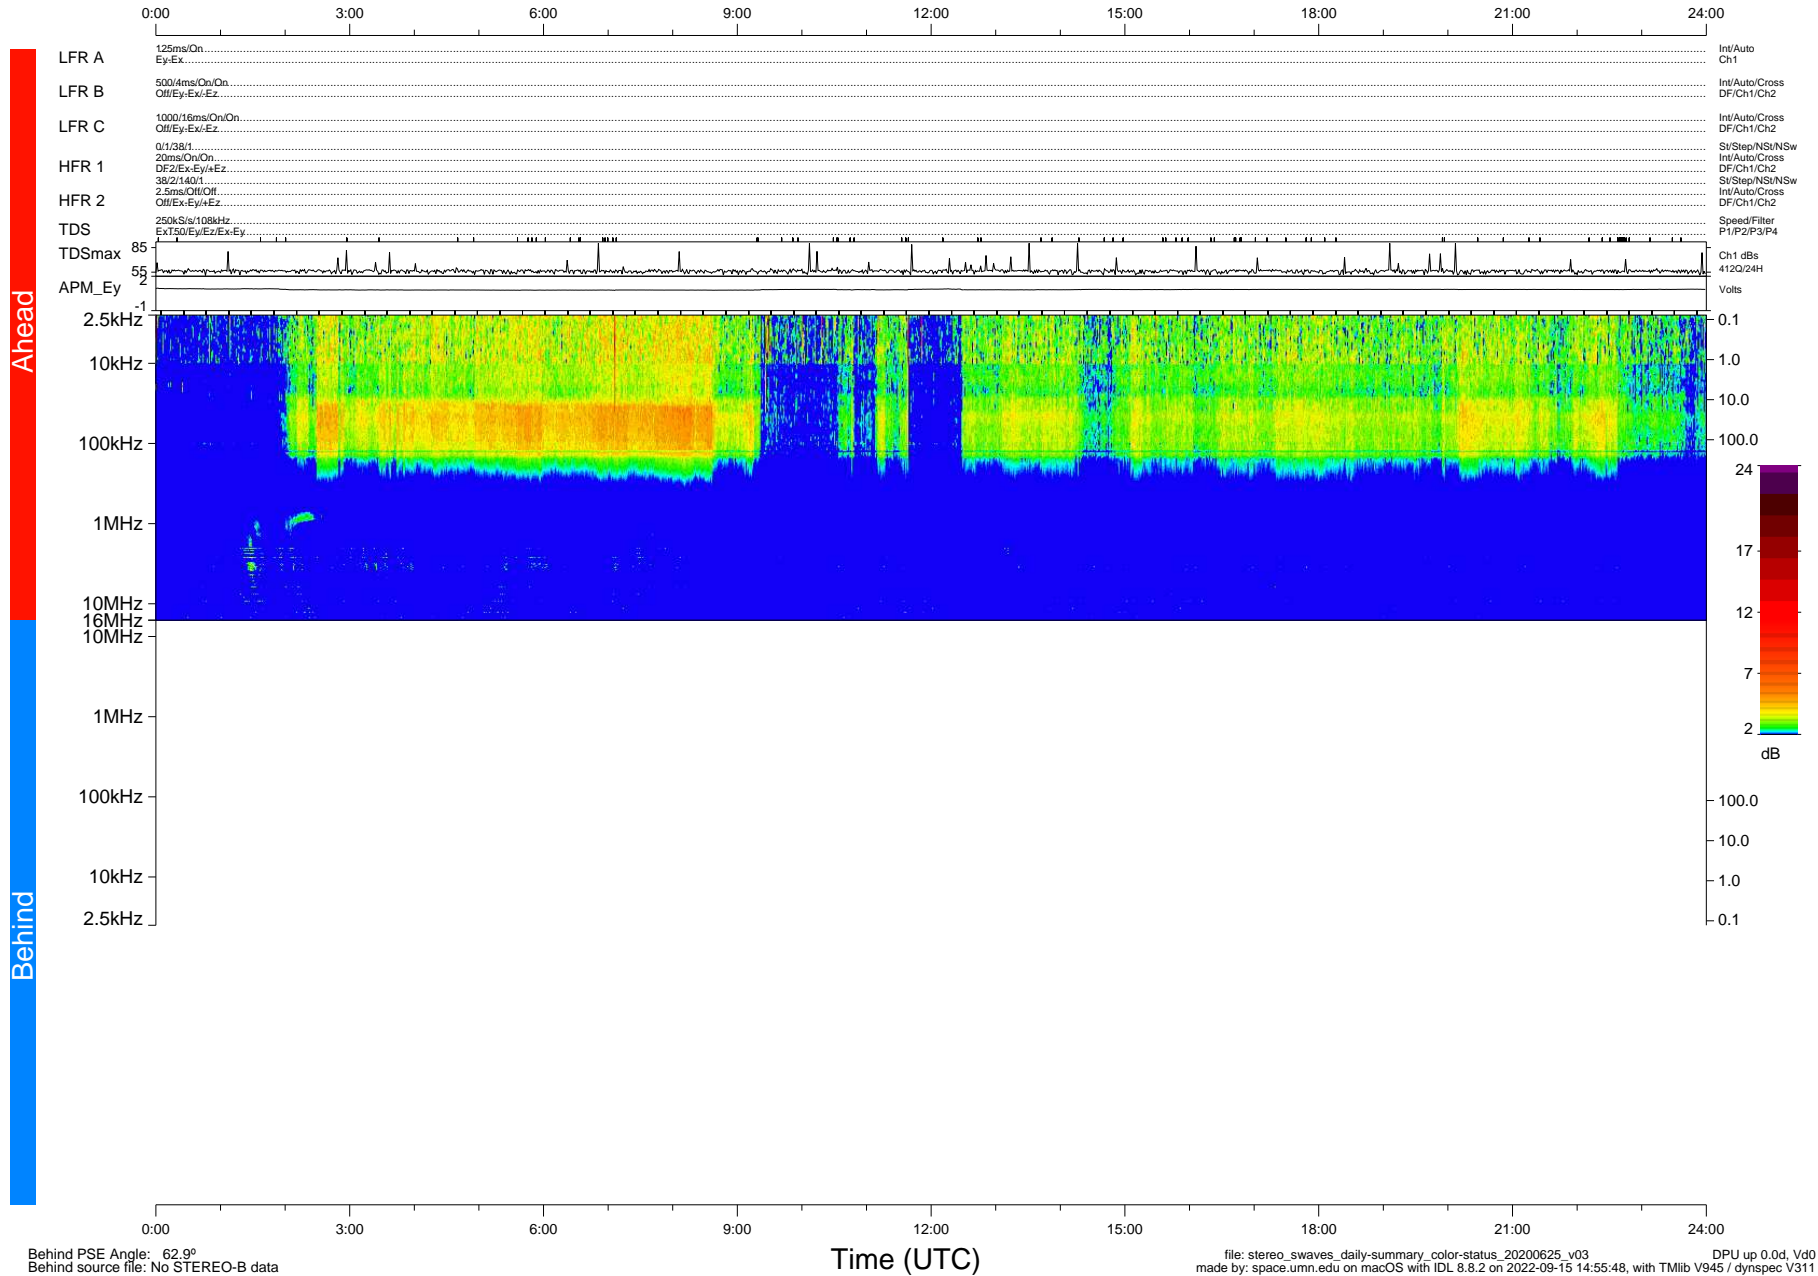

STEREO/WAVES Daily Summary - 25-Jun-2020 (DOY 177)

Ahead source file: swaves_ahead_2020_177_1_05.fin (Recovery: 100.0% HK, 115% Pkts)
 Ahead PSE Angle: -69.9°

DPU up 1814.9d, V412d32

Behind PSE Angle: 62.9°
 Behind source file: No STEREO-B data

file: stereo_swaves_daily-summary_color-status_20200625_v03
 made by: space.umn.edu on macOS with IDL 8.8.2 on 2022-09-15 14:55:48, with Tlib V945 / dynspec V311
 DPU up 0.0d, Vd0