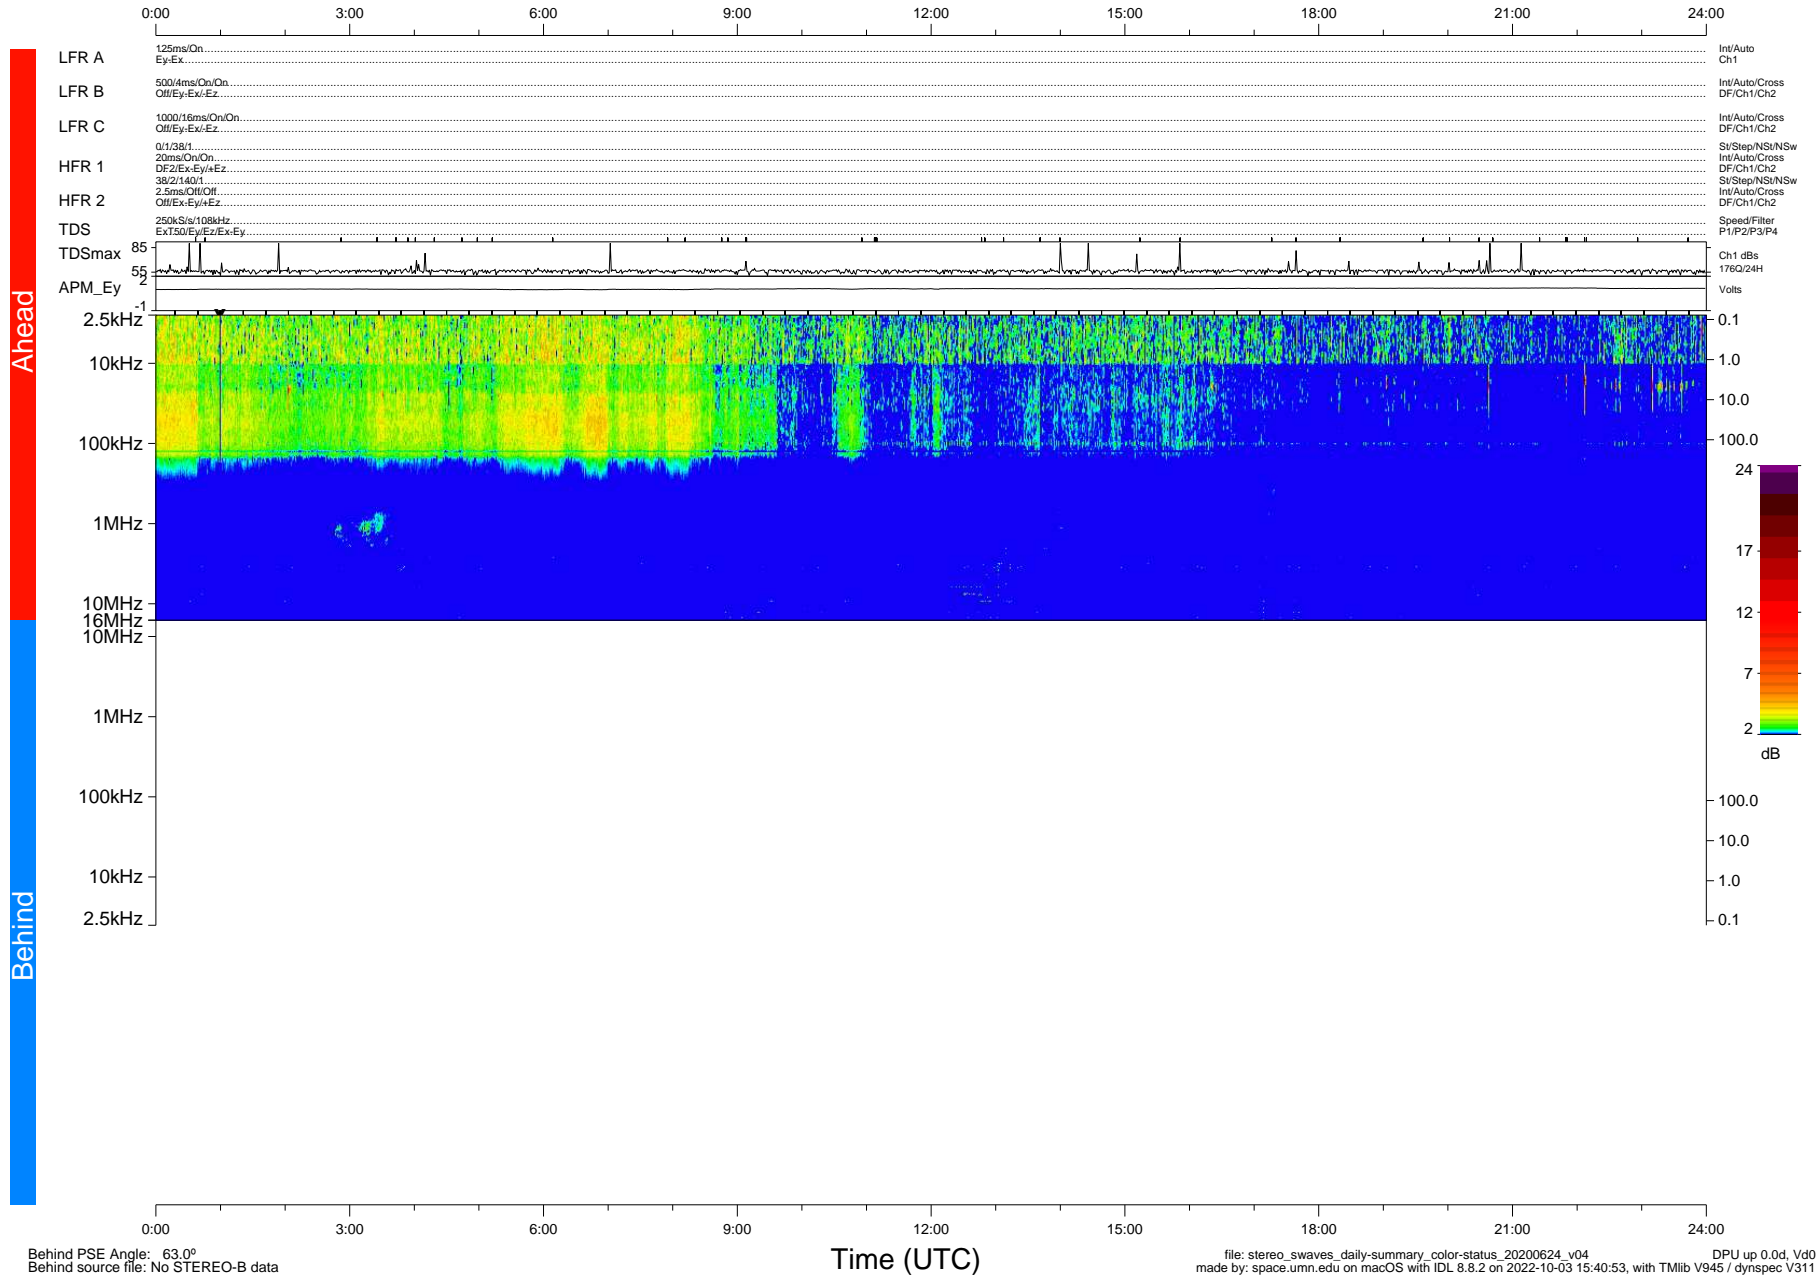

STEREO/WAVES Daily Summary - 24-Jun-2020 (DOY 176)

Ahead source file: swaves_ahead_2020_176_1_05.fin (Recovery: 100.0% HK, 80% Pkts)
 Ahead PSE Angle: -70.1°

DPU up 1813.9d, V412d32

Behind PSE Angle: 63.0°
 Behind source file: No STEREO-B data

file: stereo_swaves_daily-summary_color-status_20200624_v04
 made by: space.umn.edu on macOS with IDL 8.8.2 on 2022-10-03 15:40:53, with Tlib V945 / dynspec V311
 DPU up 0.0d, Vd0