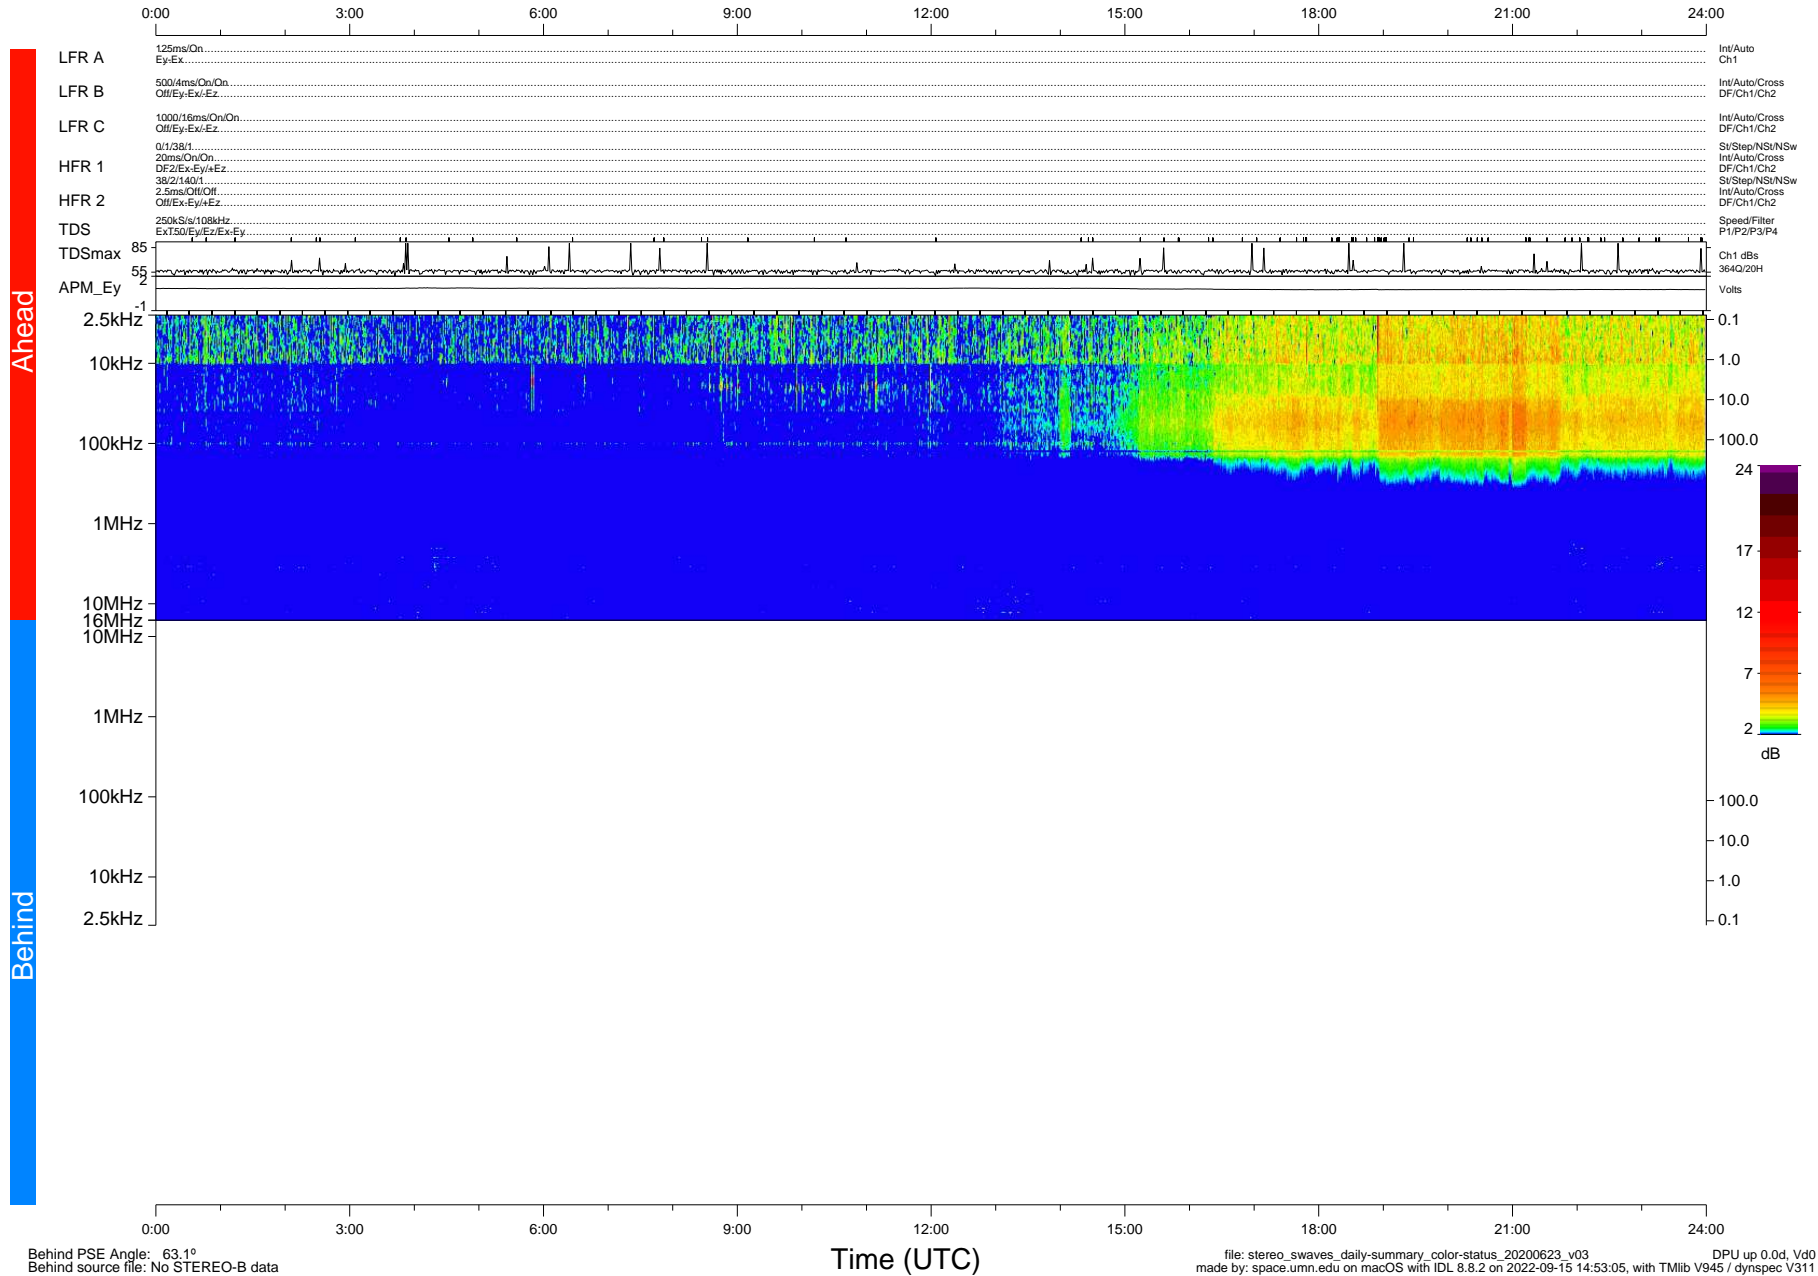

STEREO/WAVES Daily Summary - 23-Jun-2020 (DOY 175)

Ahead source file: swaves_ahead_2020_175_1_05.fin (Recovery: 100.0% HK, 108% Pkts)
 Ahead PSE Angle: -70.1°

DPU up 1812.9d, V412d32

Behind PSE Angle: 63.1°
 Behind source file: No STEREO-B data

file: stereo_swaves_daily-summary_color-status_20200623_v03
 made by: space.umn.edu on macOS with IDL 8.8.2 on 2022-09-15 14:53:05, with Tlib V945 / dynspec V311
 DPU up 0.0d, V40