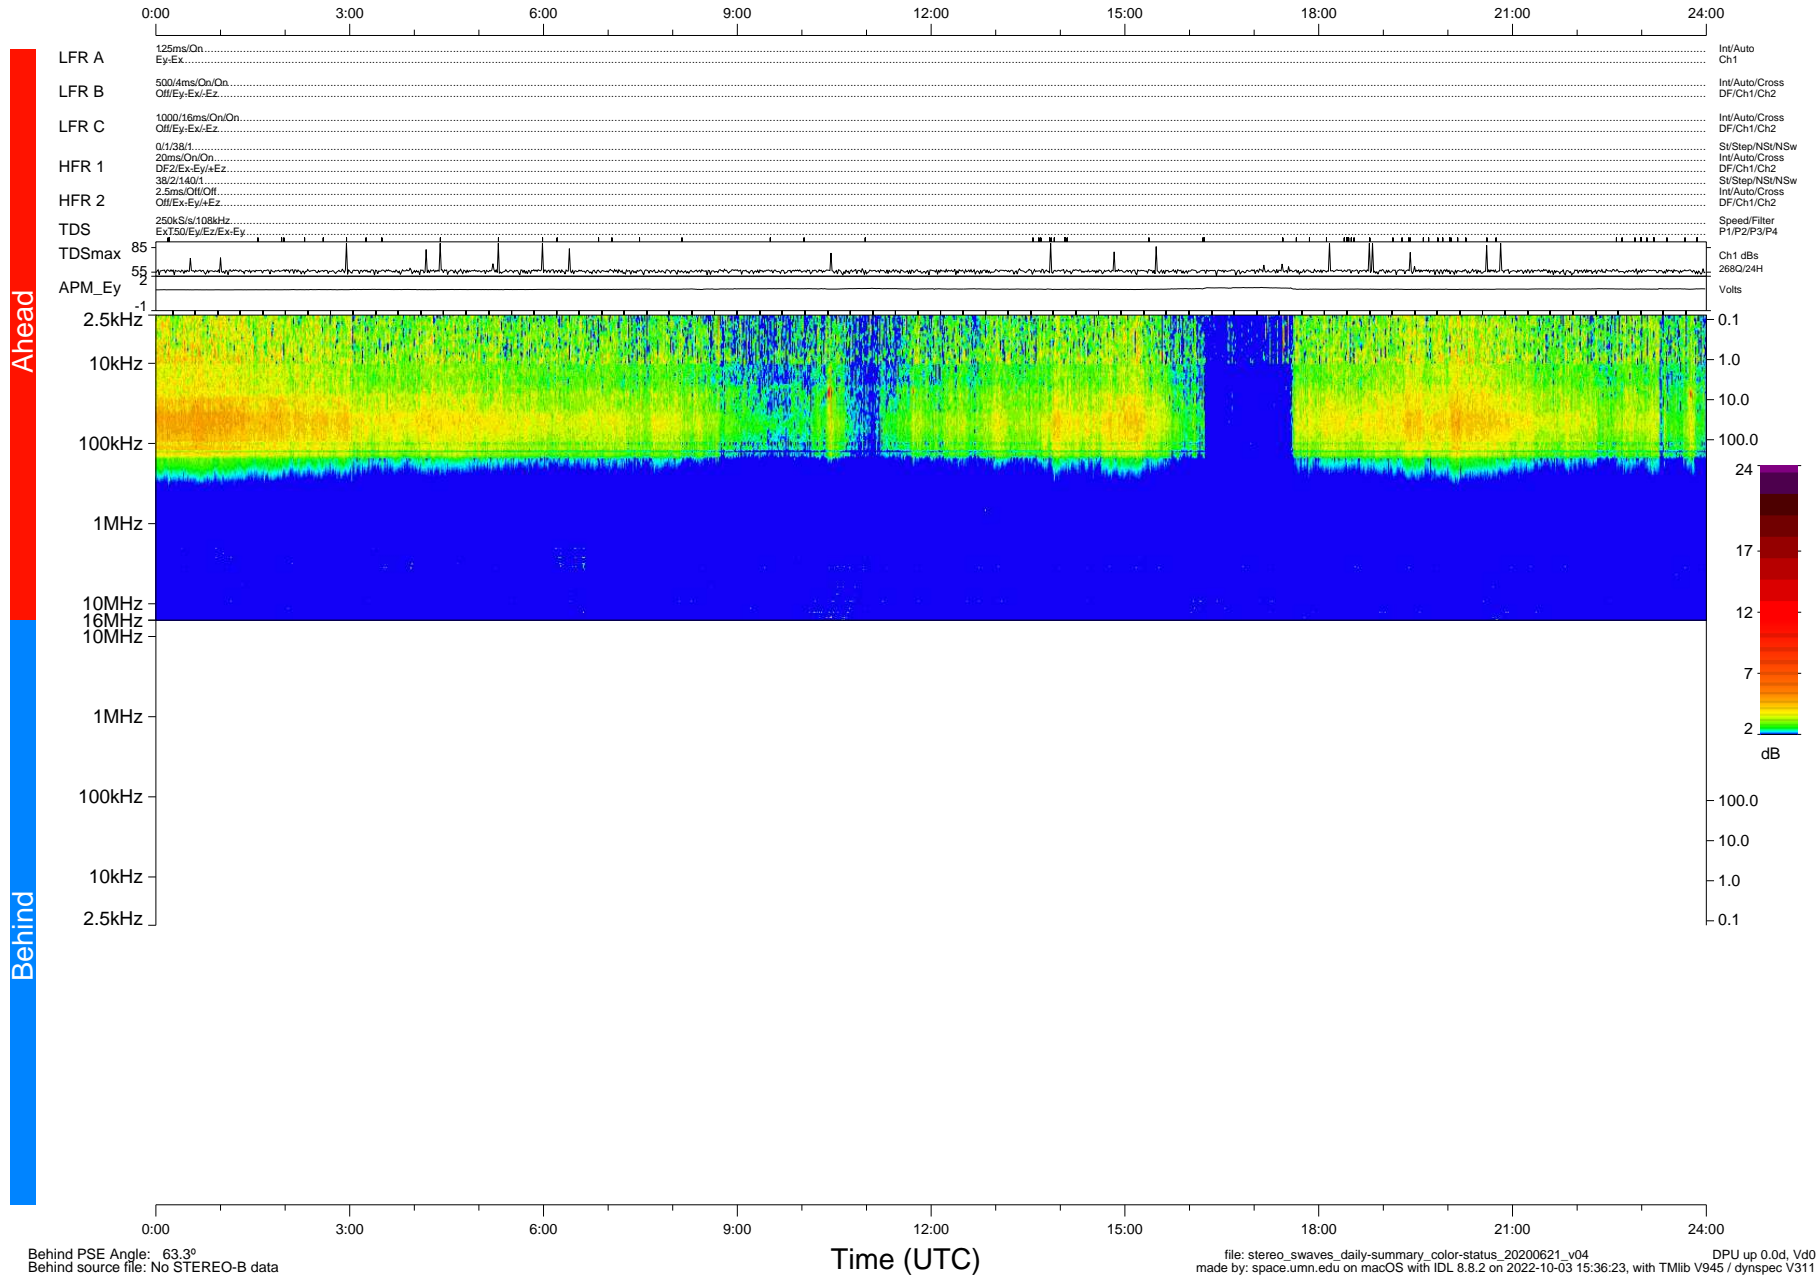

# STEREO/WAVES Daily Summary - 21-Jun-2020 (DOY 173)

Ahead source file: swaves\_ahead\_2020\_173\_1\_05.fin (Recovery: 100.0% HK, 94% Pkts)  
 Ahead PSE Angle: -70.3°

DPU up 1810.9d, V412d32

Behind PSE Angle: 63.3°  
 Behind source file: No STEREO-B data

file: stereo\_swaves\_daily-summary\_color-status\_20200621\_v04 DPU up 0.0d, Vd0  
 made by: space.umn.edu on macOS with IDL 8.8.2 on 2022-10-03 15:36:23, with TMLib V945 / dynspec V311