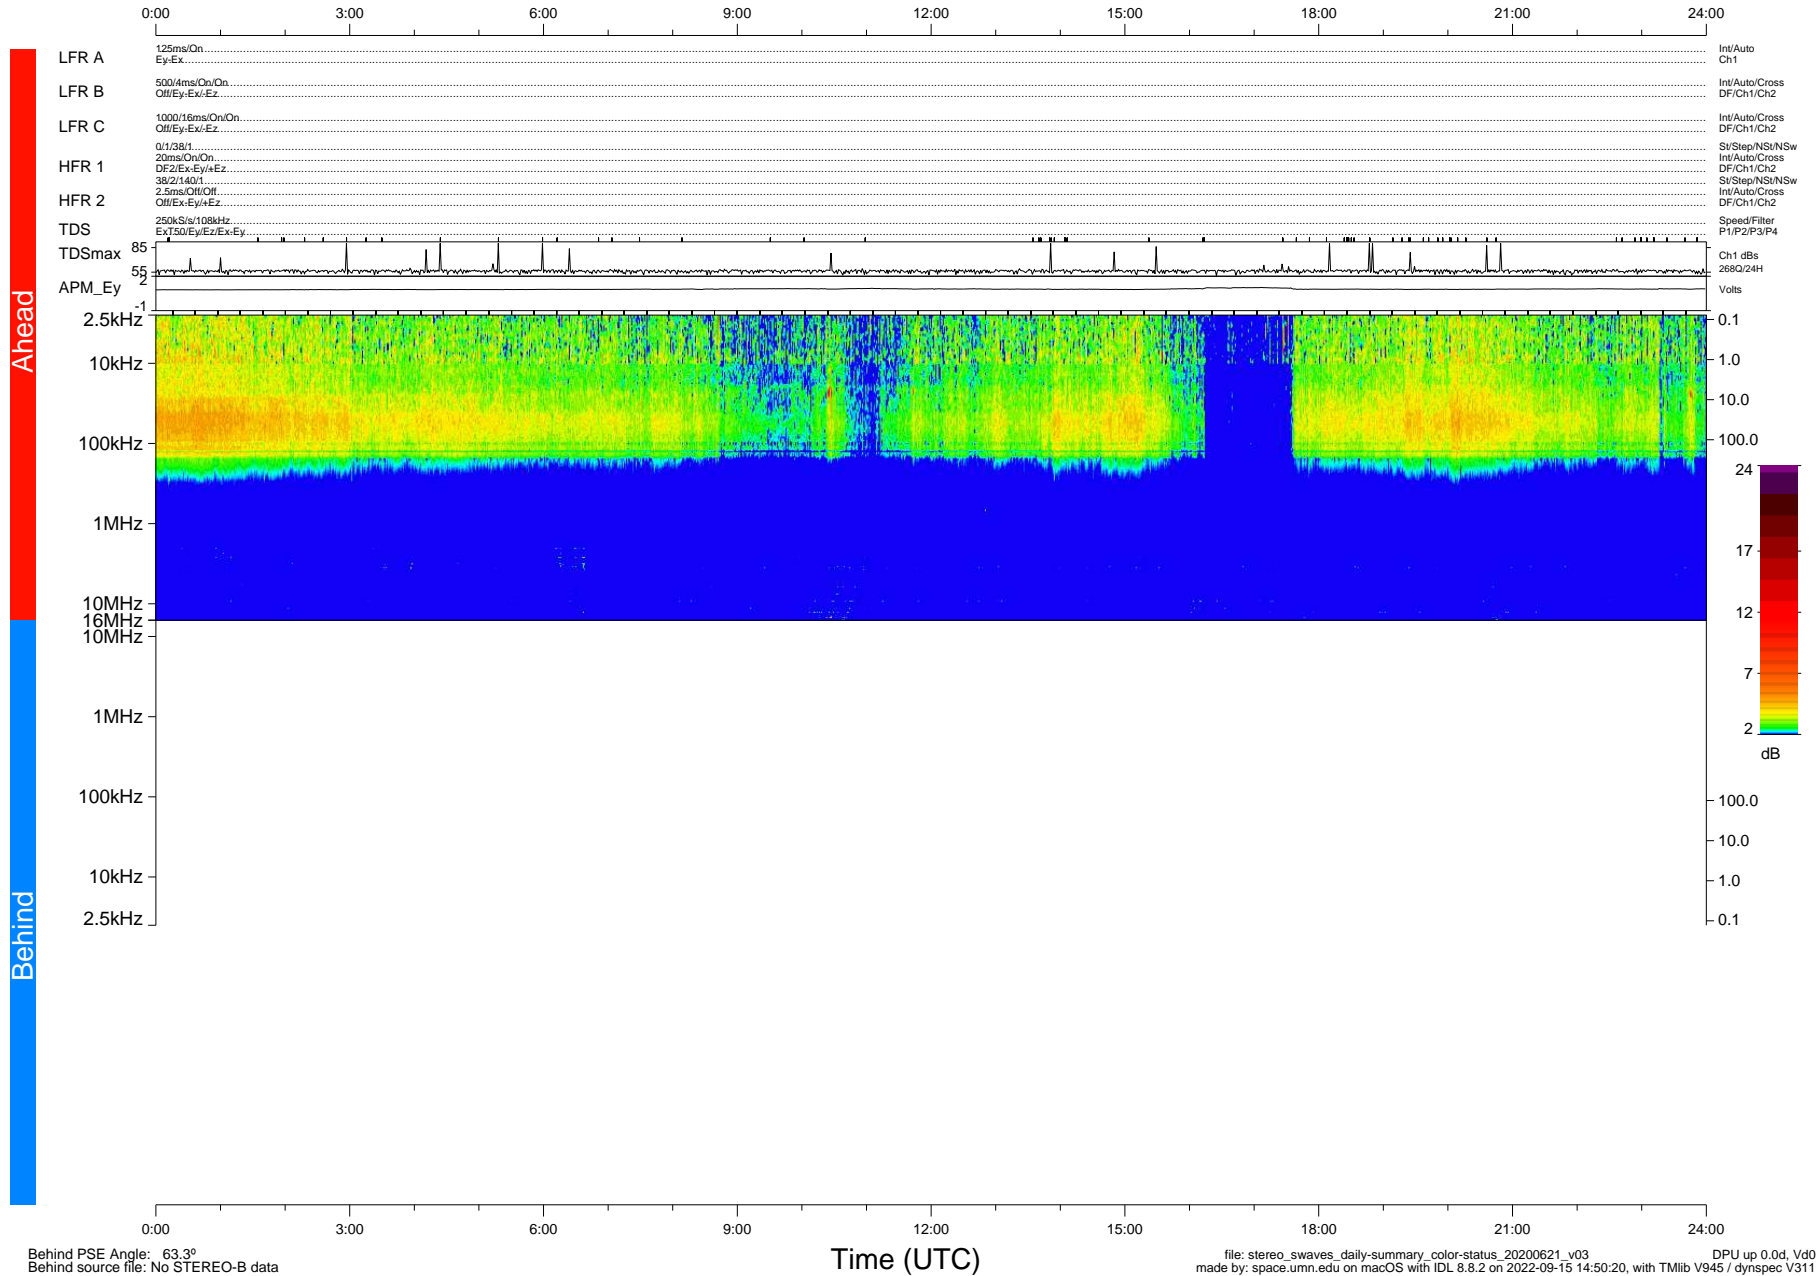

# STEREO/WAVES Daily Summary - 21-Jun-2020 (DOY 173)

Ahead source file: swaves\_ahead\_2020\_173\_1\_05.fin (Recovery: 100.0% HK, 94% Pkts)  
 Ahead PSE Angle: -70.3°

DPU up 1810.9d, V412d32

Behind PSE Angle: 63.3°  
 Behind source file: No STEREO-B data

file: stereo\_swaves\_daily-summary\_color-status\_20200621\_v03  
 made by: space.umn.edu on macOS with IDL 8.8.2 on 2022-09-15 14:50:20, with Tmlib V945 / dynspec V311  
 DPU up 0.0d, Vd0