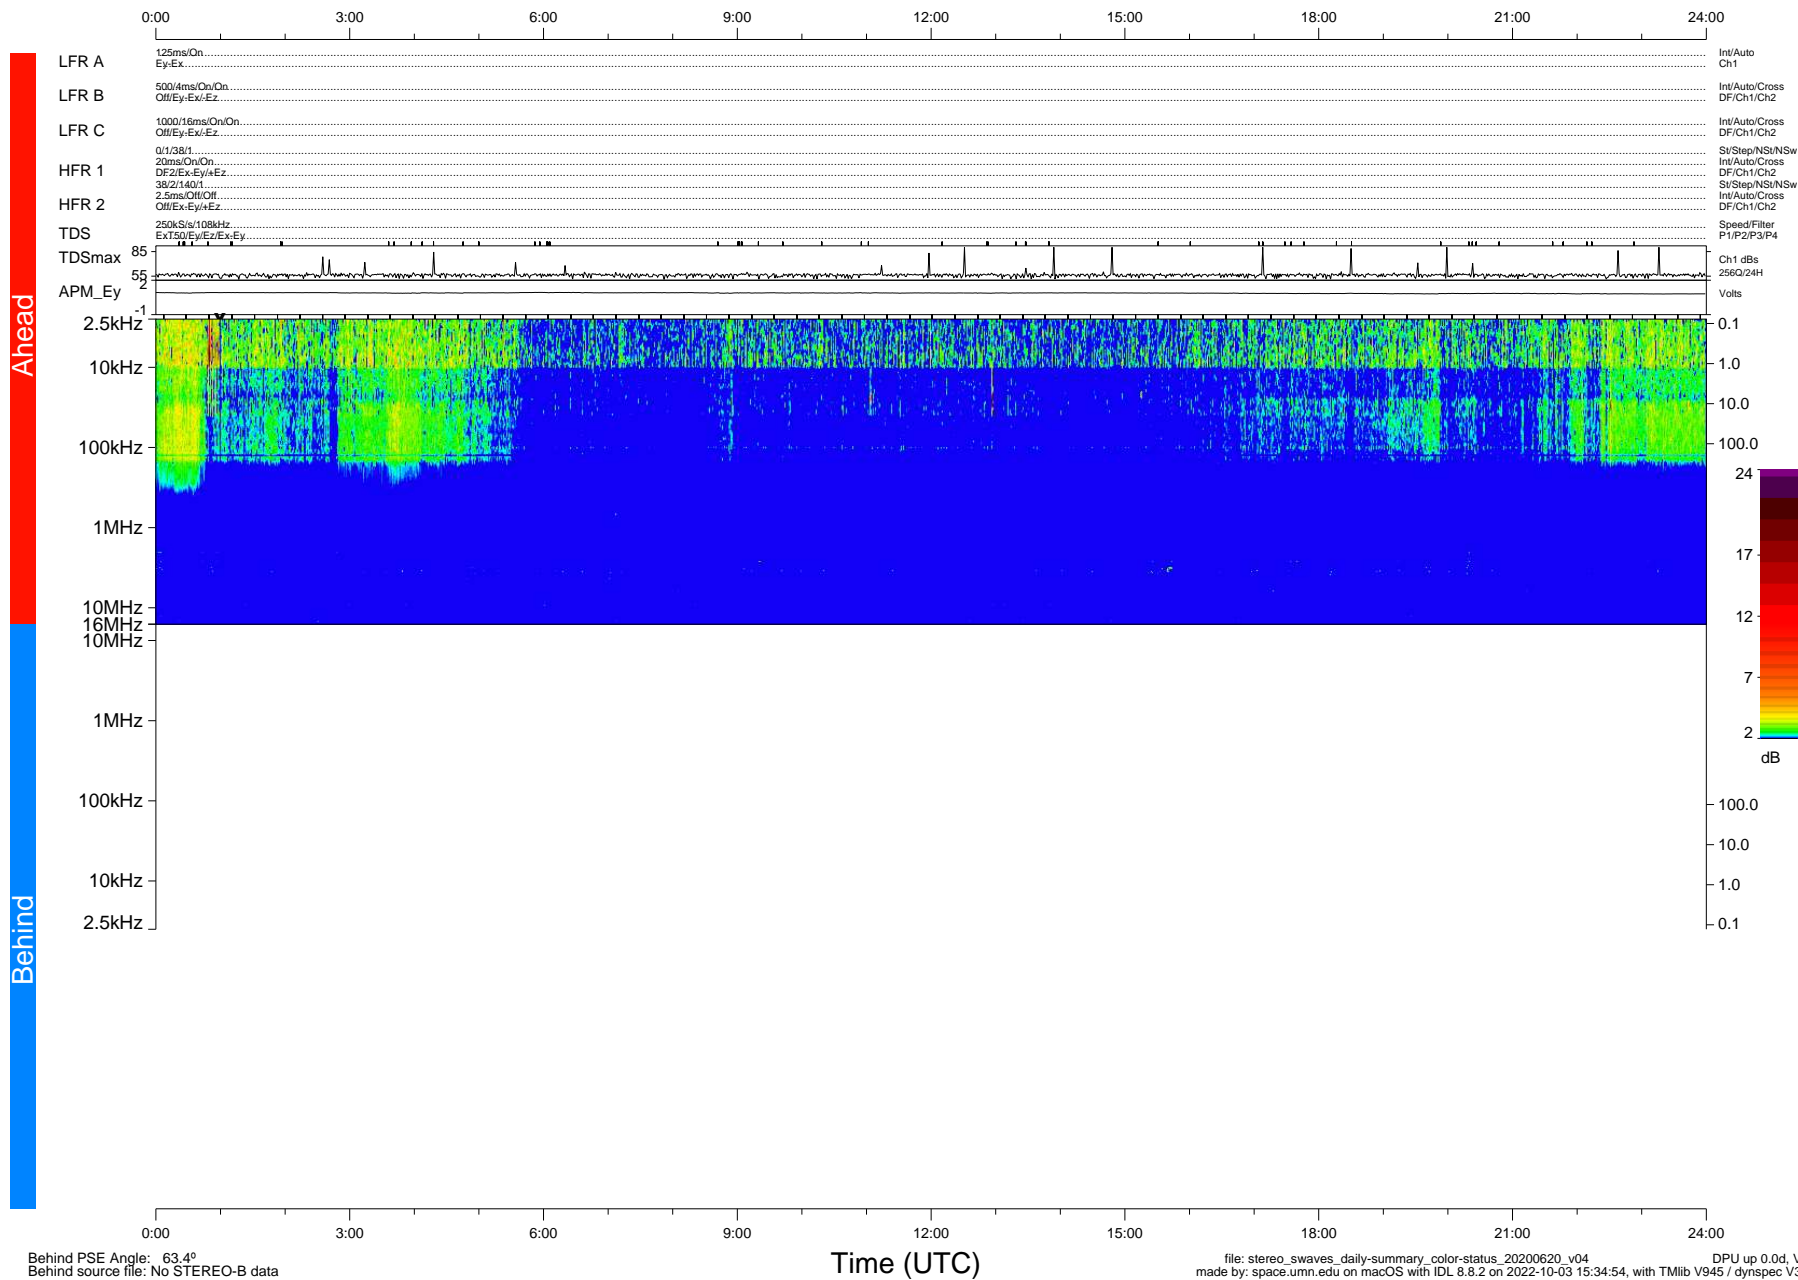

STEREO/WAVES Daily Summary - 20-Jun-2020 (DOY 172)

Ahead source file: swaves_ahead_2020_172_1_05.fin (Recovery: 100.0% HK, 92% Pkts)
Ahead PSE Angle: -70.3°

DPU up 1809.9d, V412d32

Behind PSE Angle: 63.4°
Behind source file: No STEREO-B data