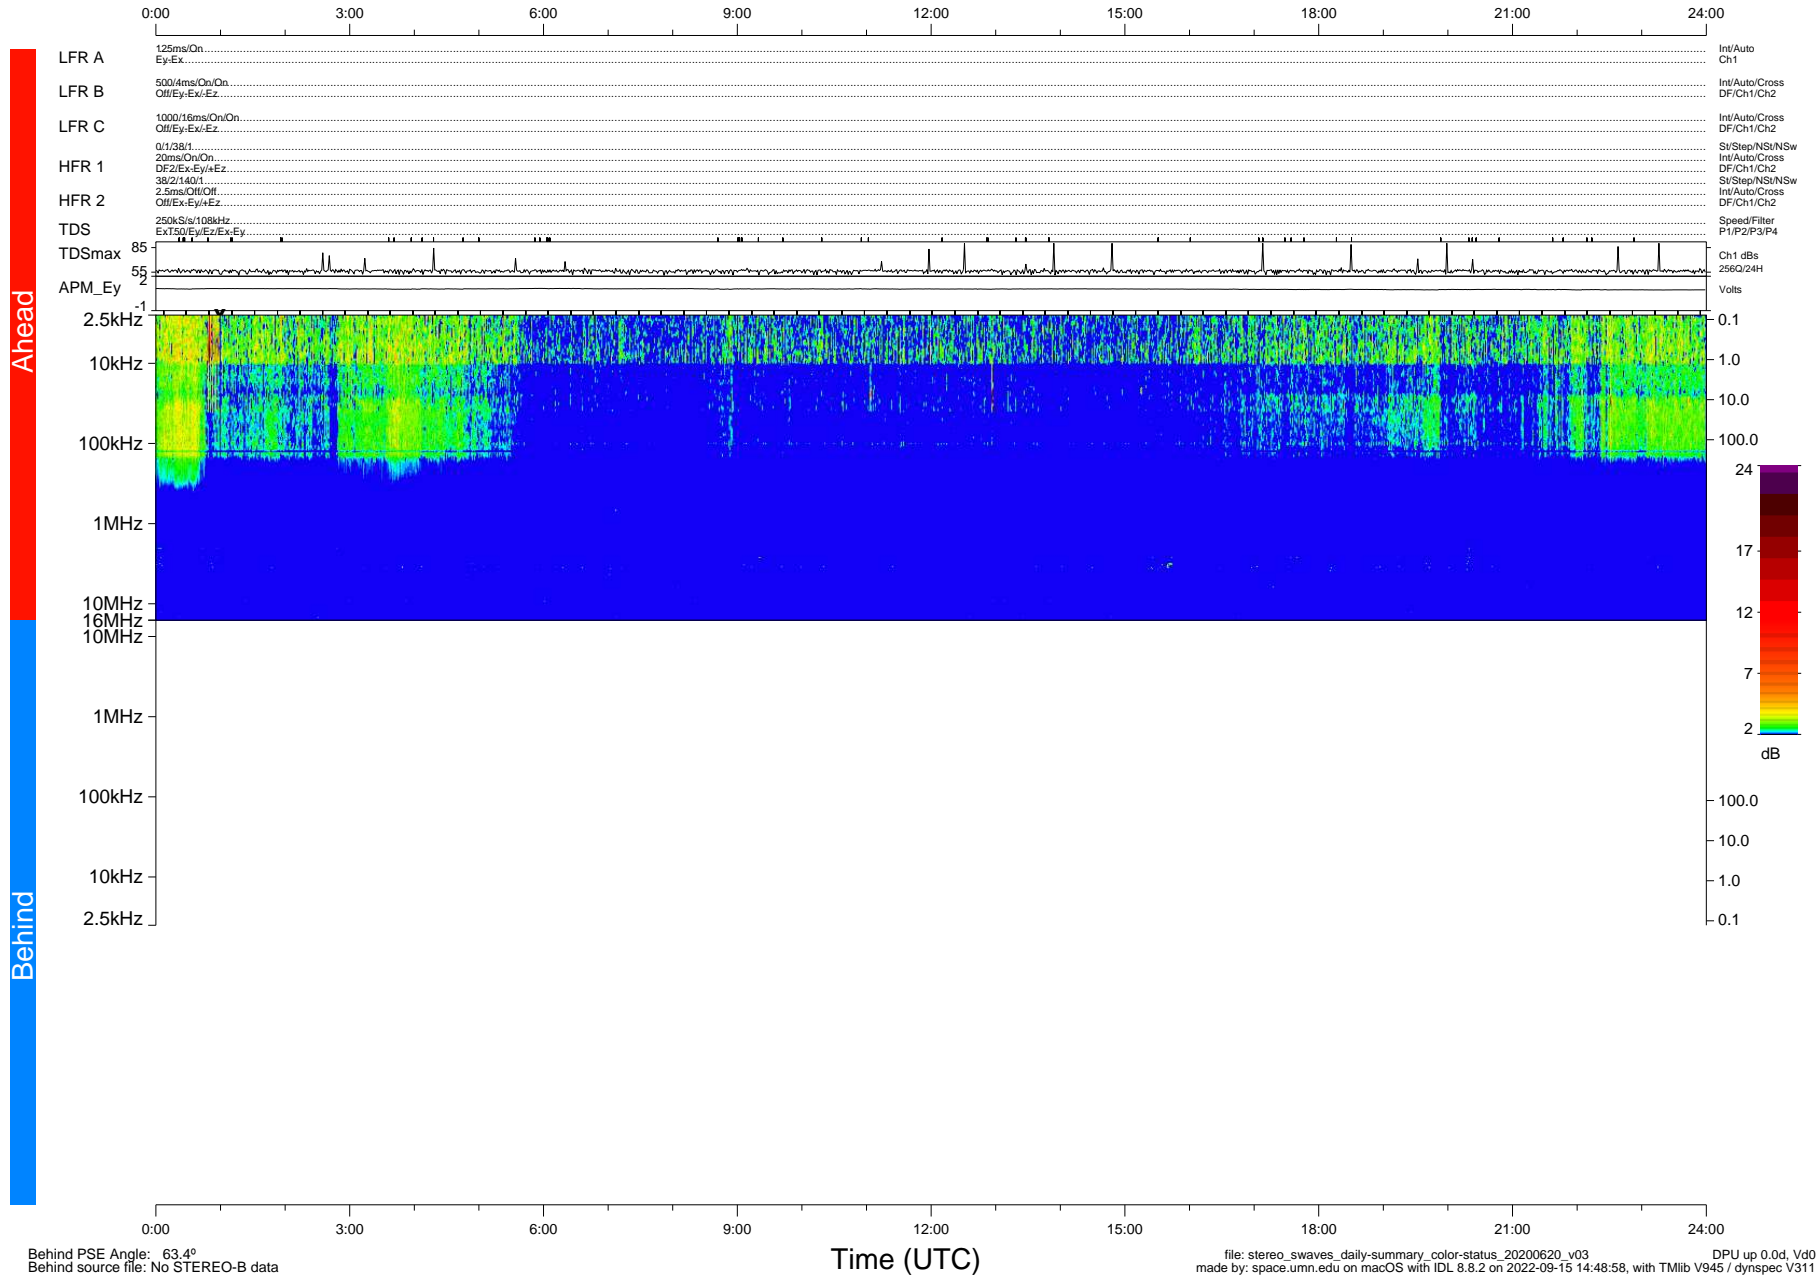

STEREO/WAVES Daily Summary - 20-Jun-2020 (DOY 172)

Ahead source file: swaves_ahead_2020_172_1_05.fin (Recovery: 100.0% HK, 92% Pkts)
 Ahead PSE Angle: -70.3°

DPU up 1809.9d, V412d32

Behind PSE Angle: 63.4°
 Behind source file: No STEREO-B data

file: stereo_swaves_daily-summary_color-status_20200620_v03
 made by: space.umn.edu on macOS with IDL 8.8.2 on 2022-09-15 14:48:58, with Tlib V945 / dynspec V311
 DPU up 0.0d, Vd0