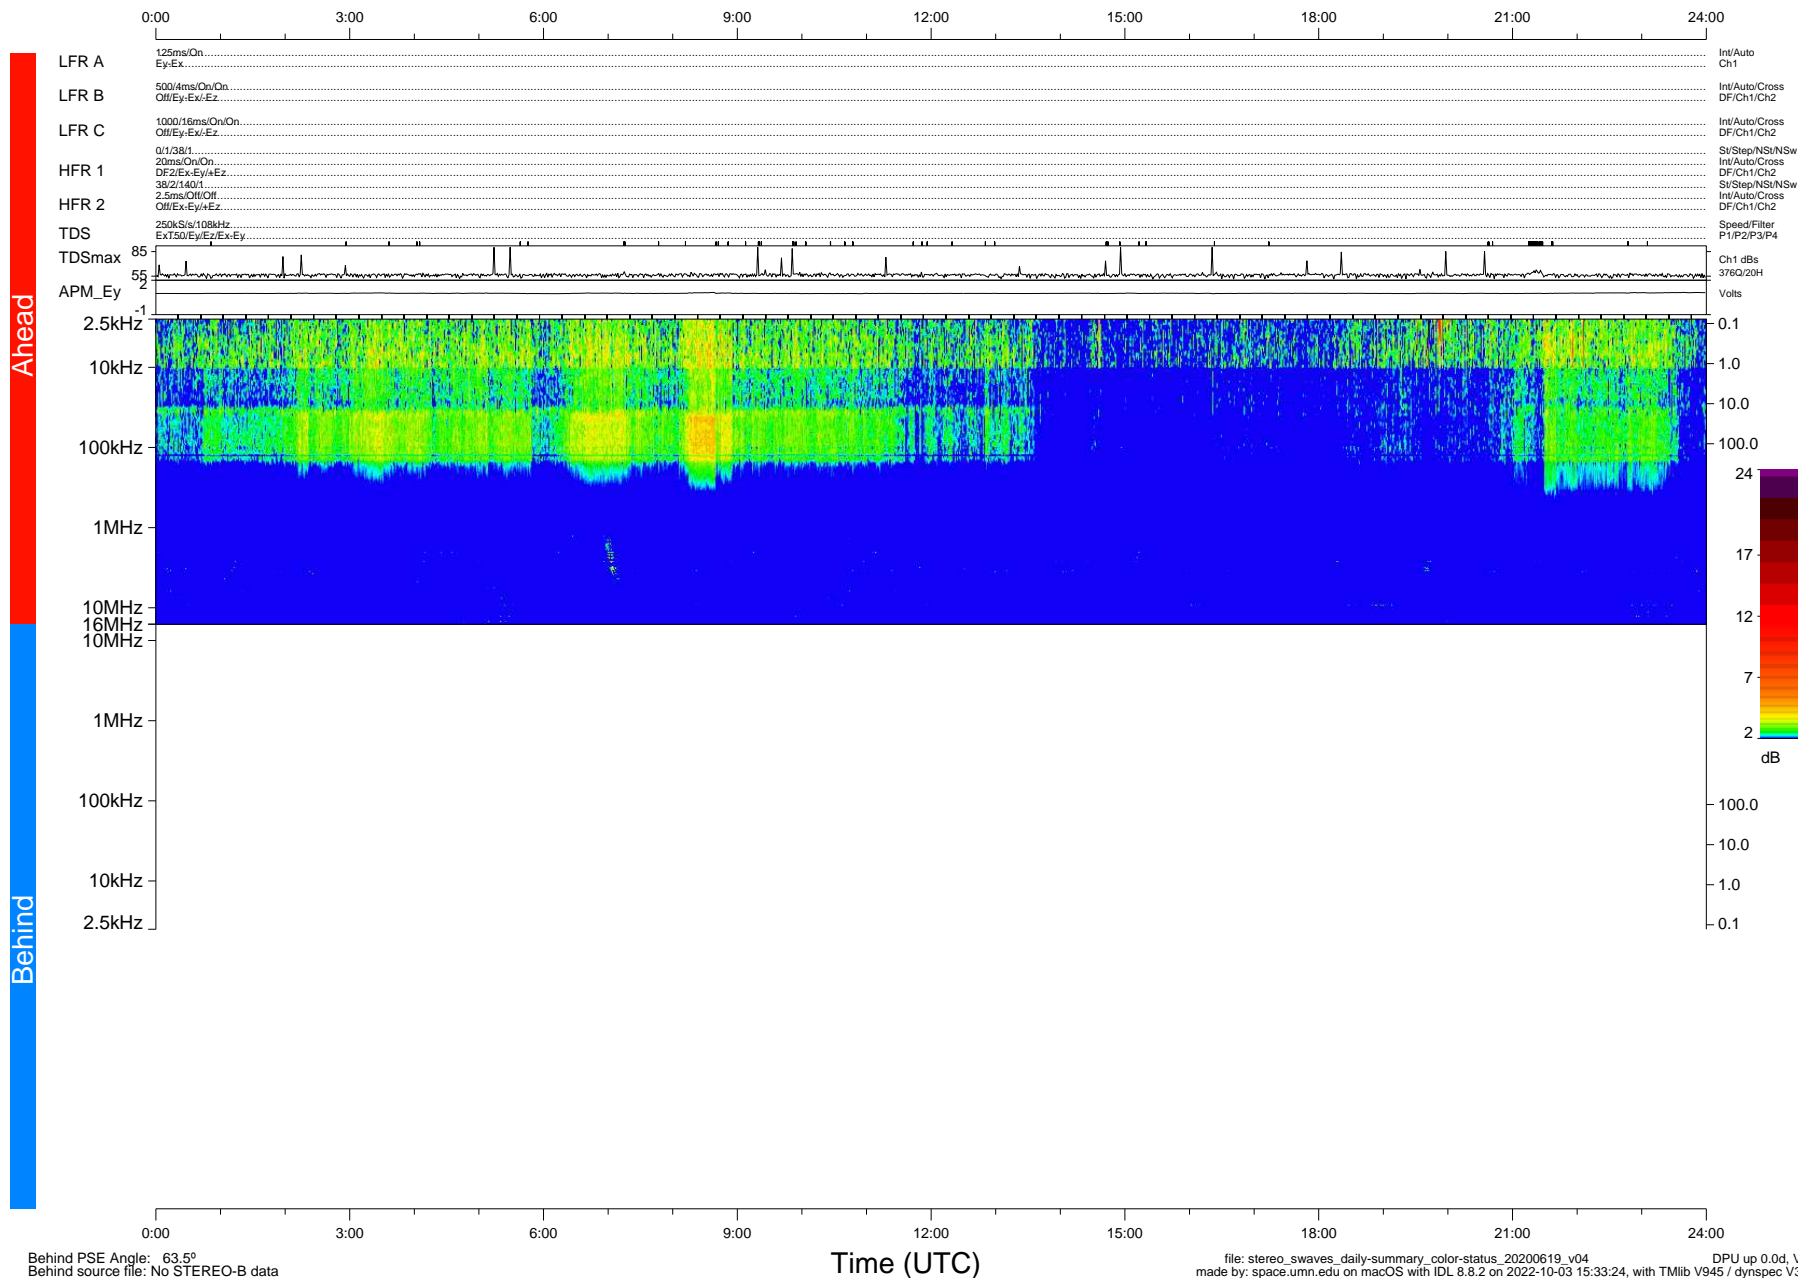

STEREO/WAVES Daily Summary - 19-Jun-2020 (DOY 171)

Ahead source file: swaves_ahead_2020_171_1_05.fin (Recovery: 100.0% HK, 109% Pkts)
Ahead PSE Angle: -70.5°

DPU up 1808.9d, V412d32

Behind PSE Angle: 63.5°
Behind source file: No STEREO-B data