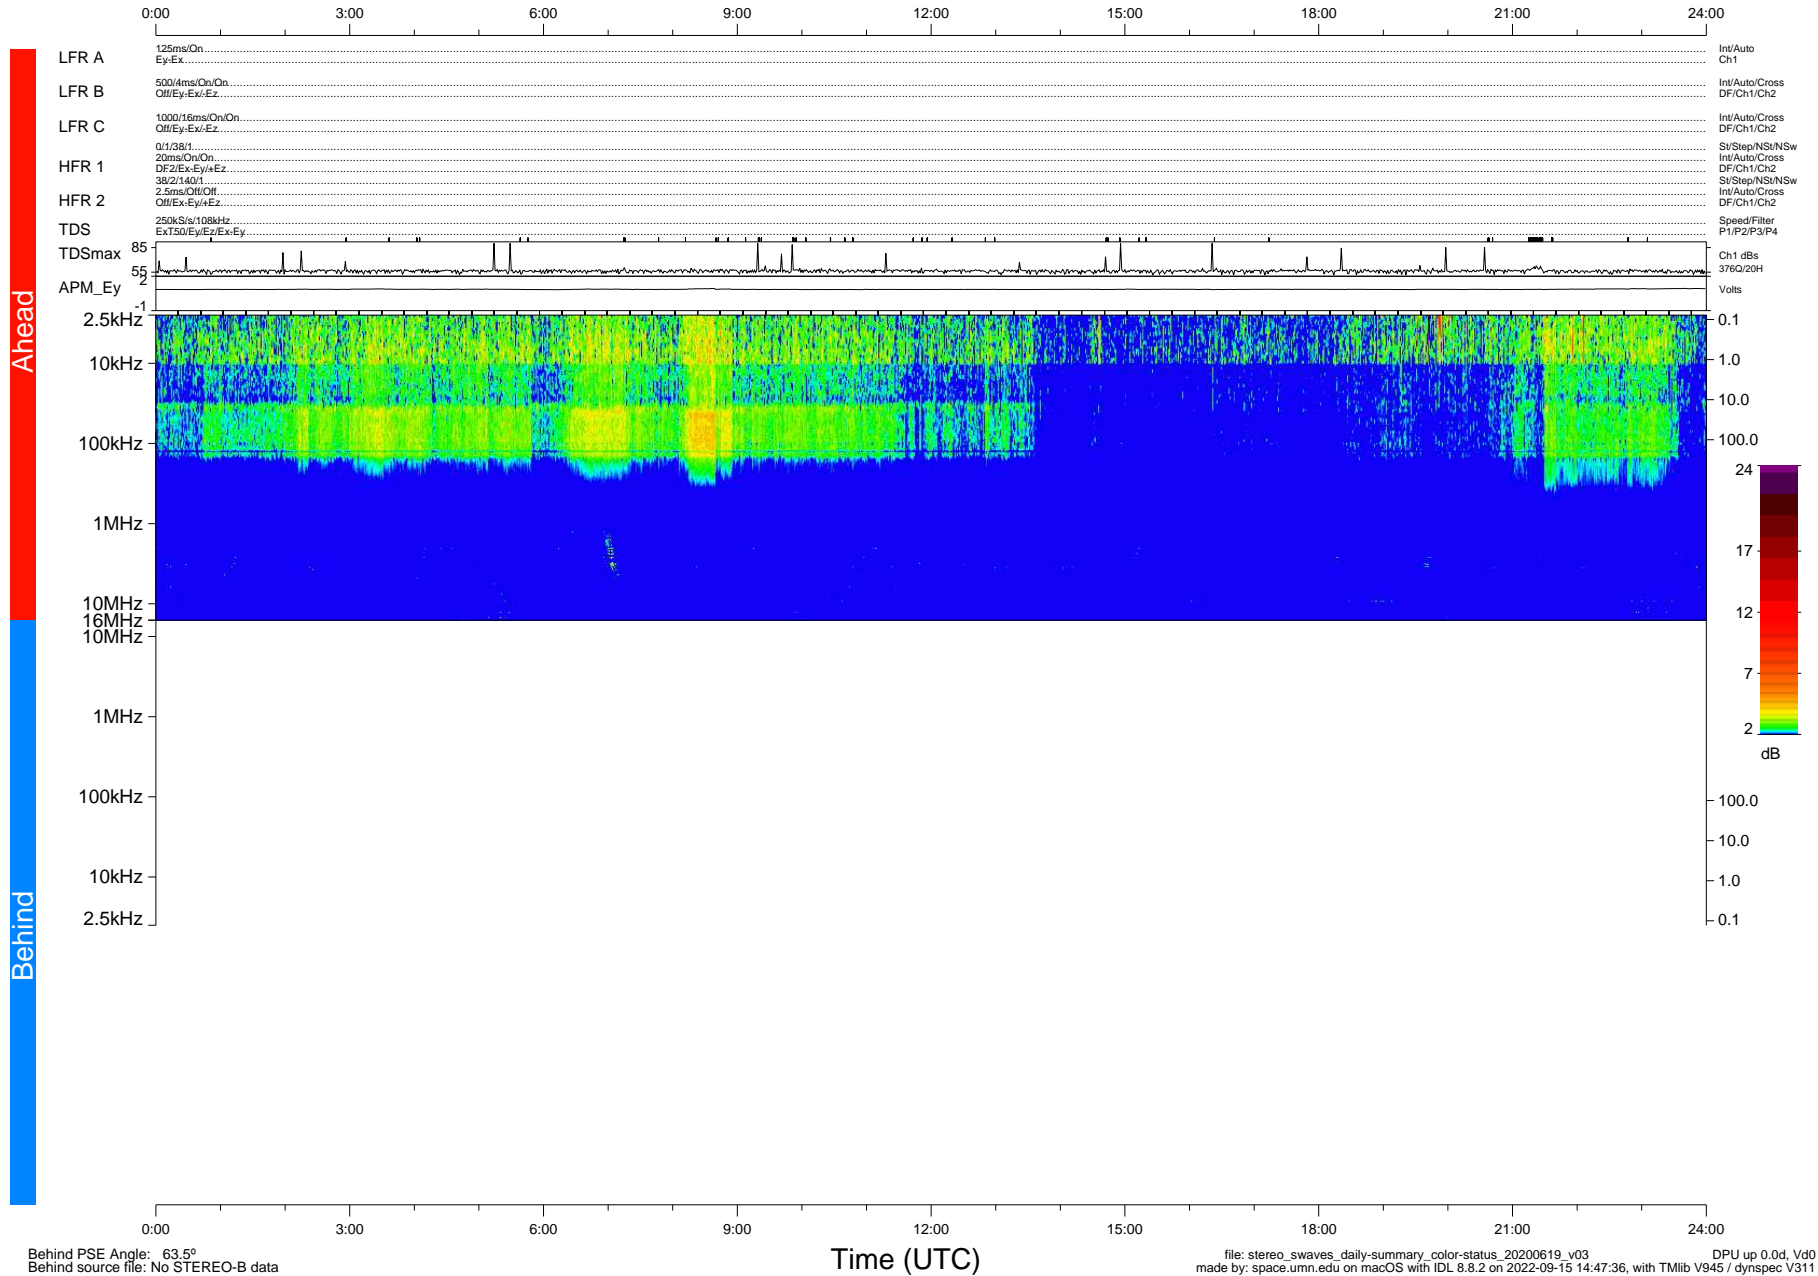

STEREO/WAVES Daily Summary - 19-Jun-2020 (DOY 171)

Ahead source file: swaves_ahead_2020_171_1_05.fin (Recovery: 100.0% HK, 109% Pkts)
Ahead PSE Angle: -70.5°

DPU up 1808.9d, V412d32

Behind PSE Angle: 63.5°
Behind source file: No STEREO-B data

Time (UTC)