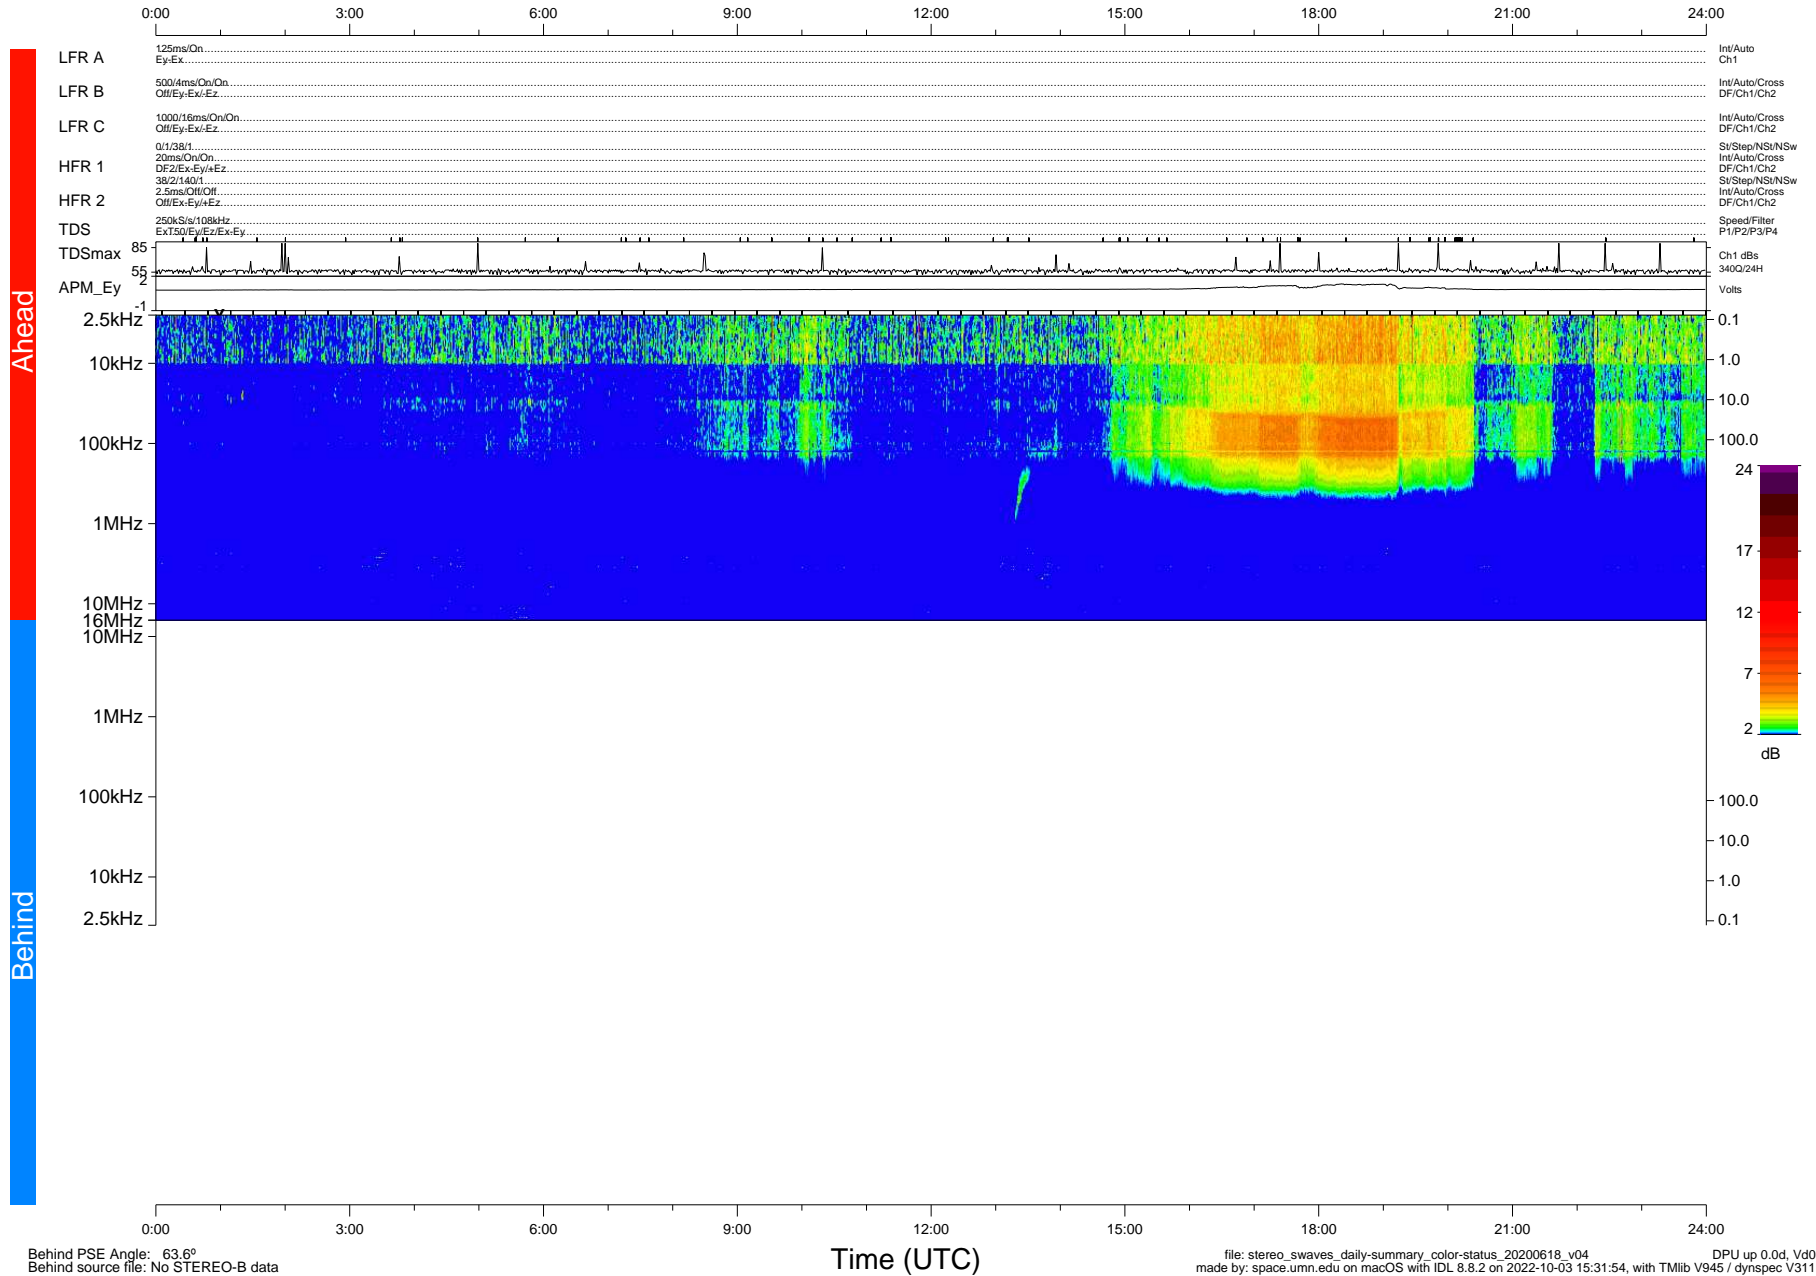

# STEREO/WAVES Daily Summary - 18-Jun-2020 (DOY 170)

Ahead source file: swaves\_ahead\_2020\_170\_1\_05.fin (Recovery: 100.0% HK, 104% Pkts)  
 Ahead PSE Angle: -70.5°

DPU up 1807.9d, V412d32

Behind PSE Angle: 63.6°  
 Behind source file: No STEREO-B data

file: stereo\_swaves\_daily-summary\_color-status\_20200618\_v04  
 made by: space.umn.edu on macOS with IDL 8.8.2 on 2022-10-03 15:31:54, with Tlib V945 / dynspec V311  
 DPU up 0.0d, Vd0