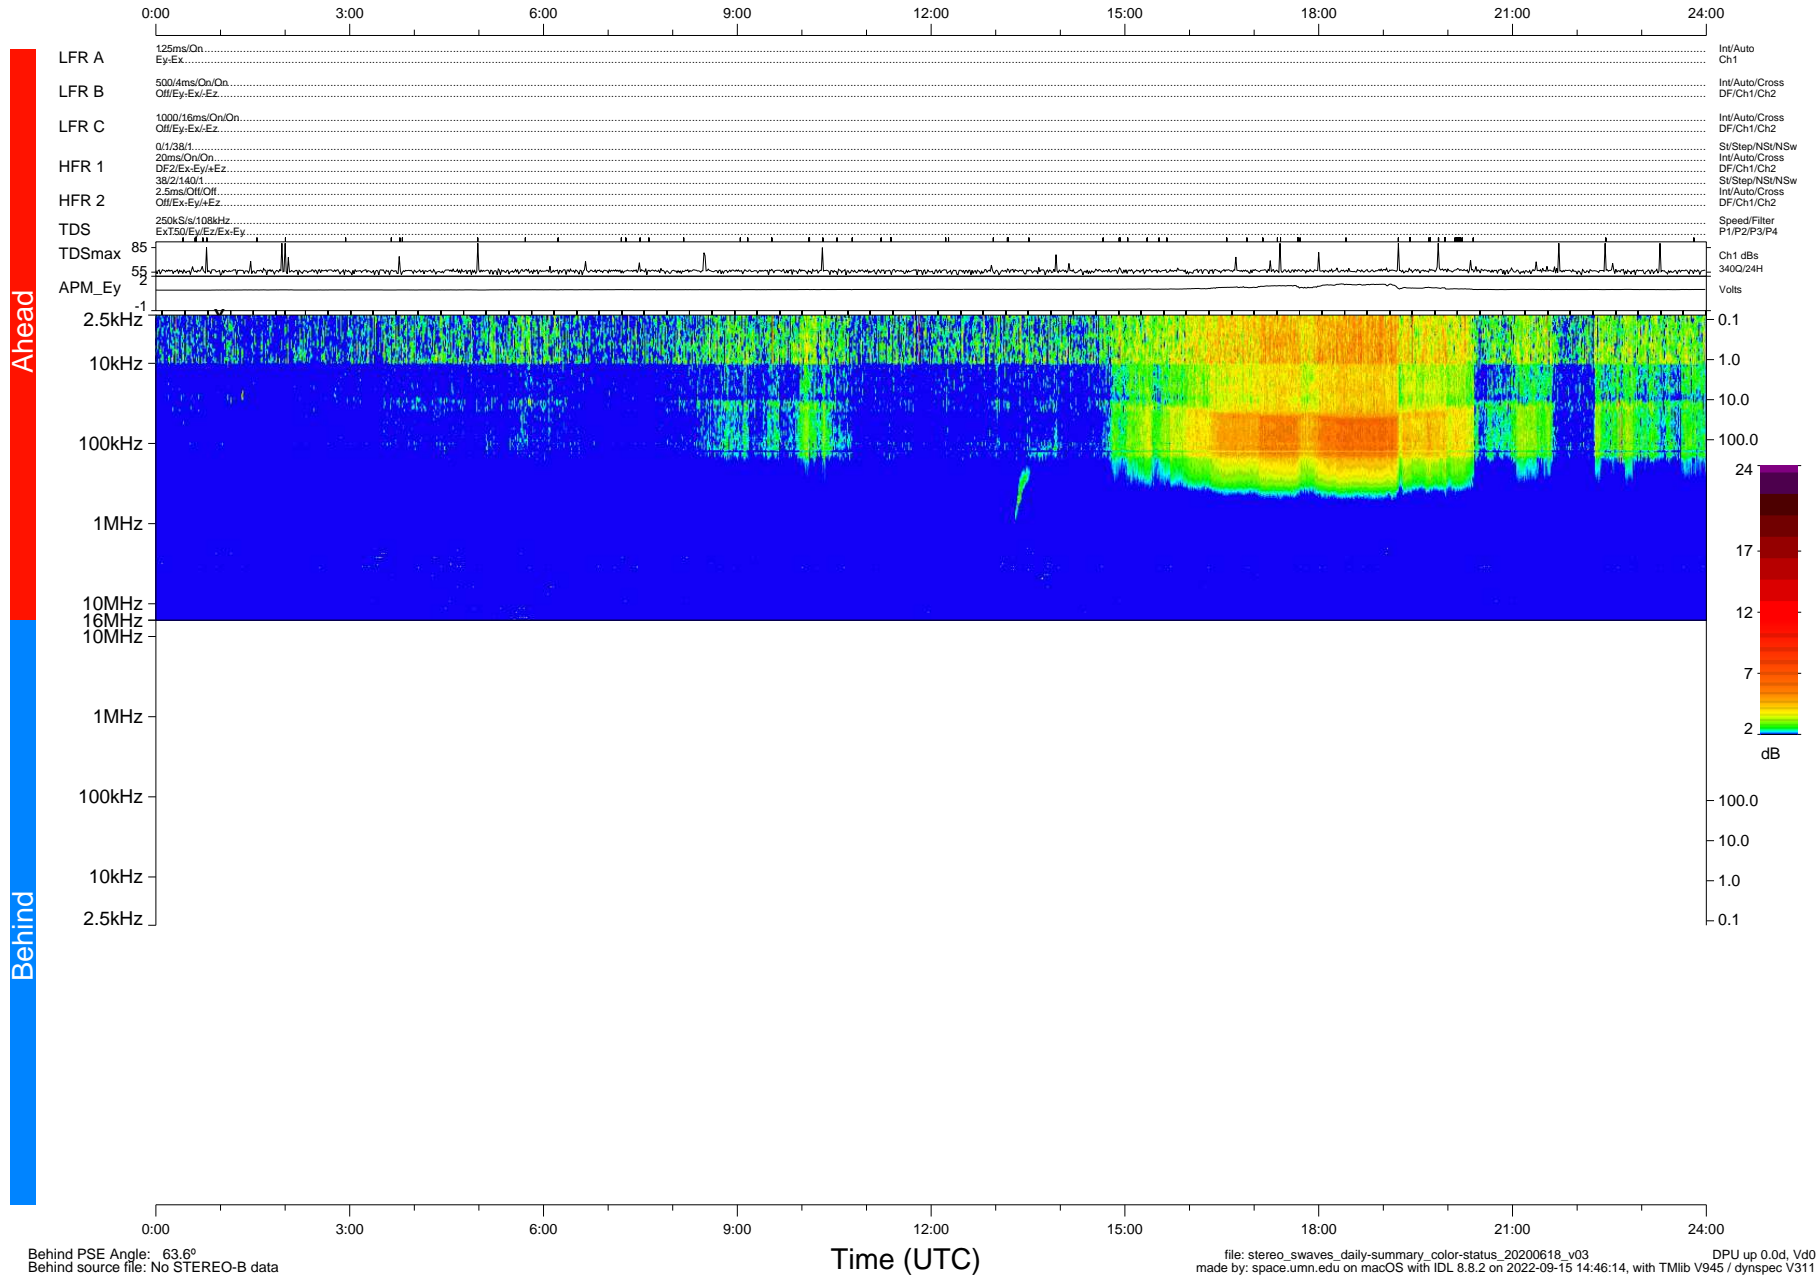

# STEREO/WAVES Daily Summary - 18-Jun-2020 (DOY 170)

Ahead source file: swaves\_ahead\_2020\_170\_1\_05.fin (Recovery: 100.0% HK, 104% Pkts)  
 Ahead PSE Angle: -70.5°

DPU up 1807.9d, V412d32

Behind PSE Angle: 63.6°  
 Behind source file: No STEREO-B data

file: stereo\_swaves\_daily-summary\_color-status\_20200618\_v03  
 made by: space.umn.edu on macOS with IDL 8.8.2 on 2022-09-15 14:46:14, with Tlib V945 / dynspec V311  
 DPU up 0.0d, Vd0