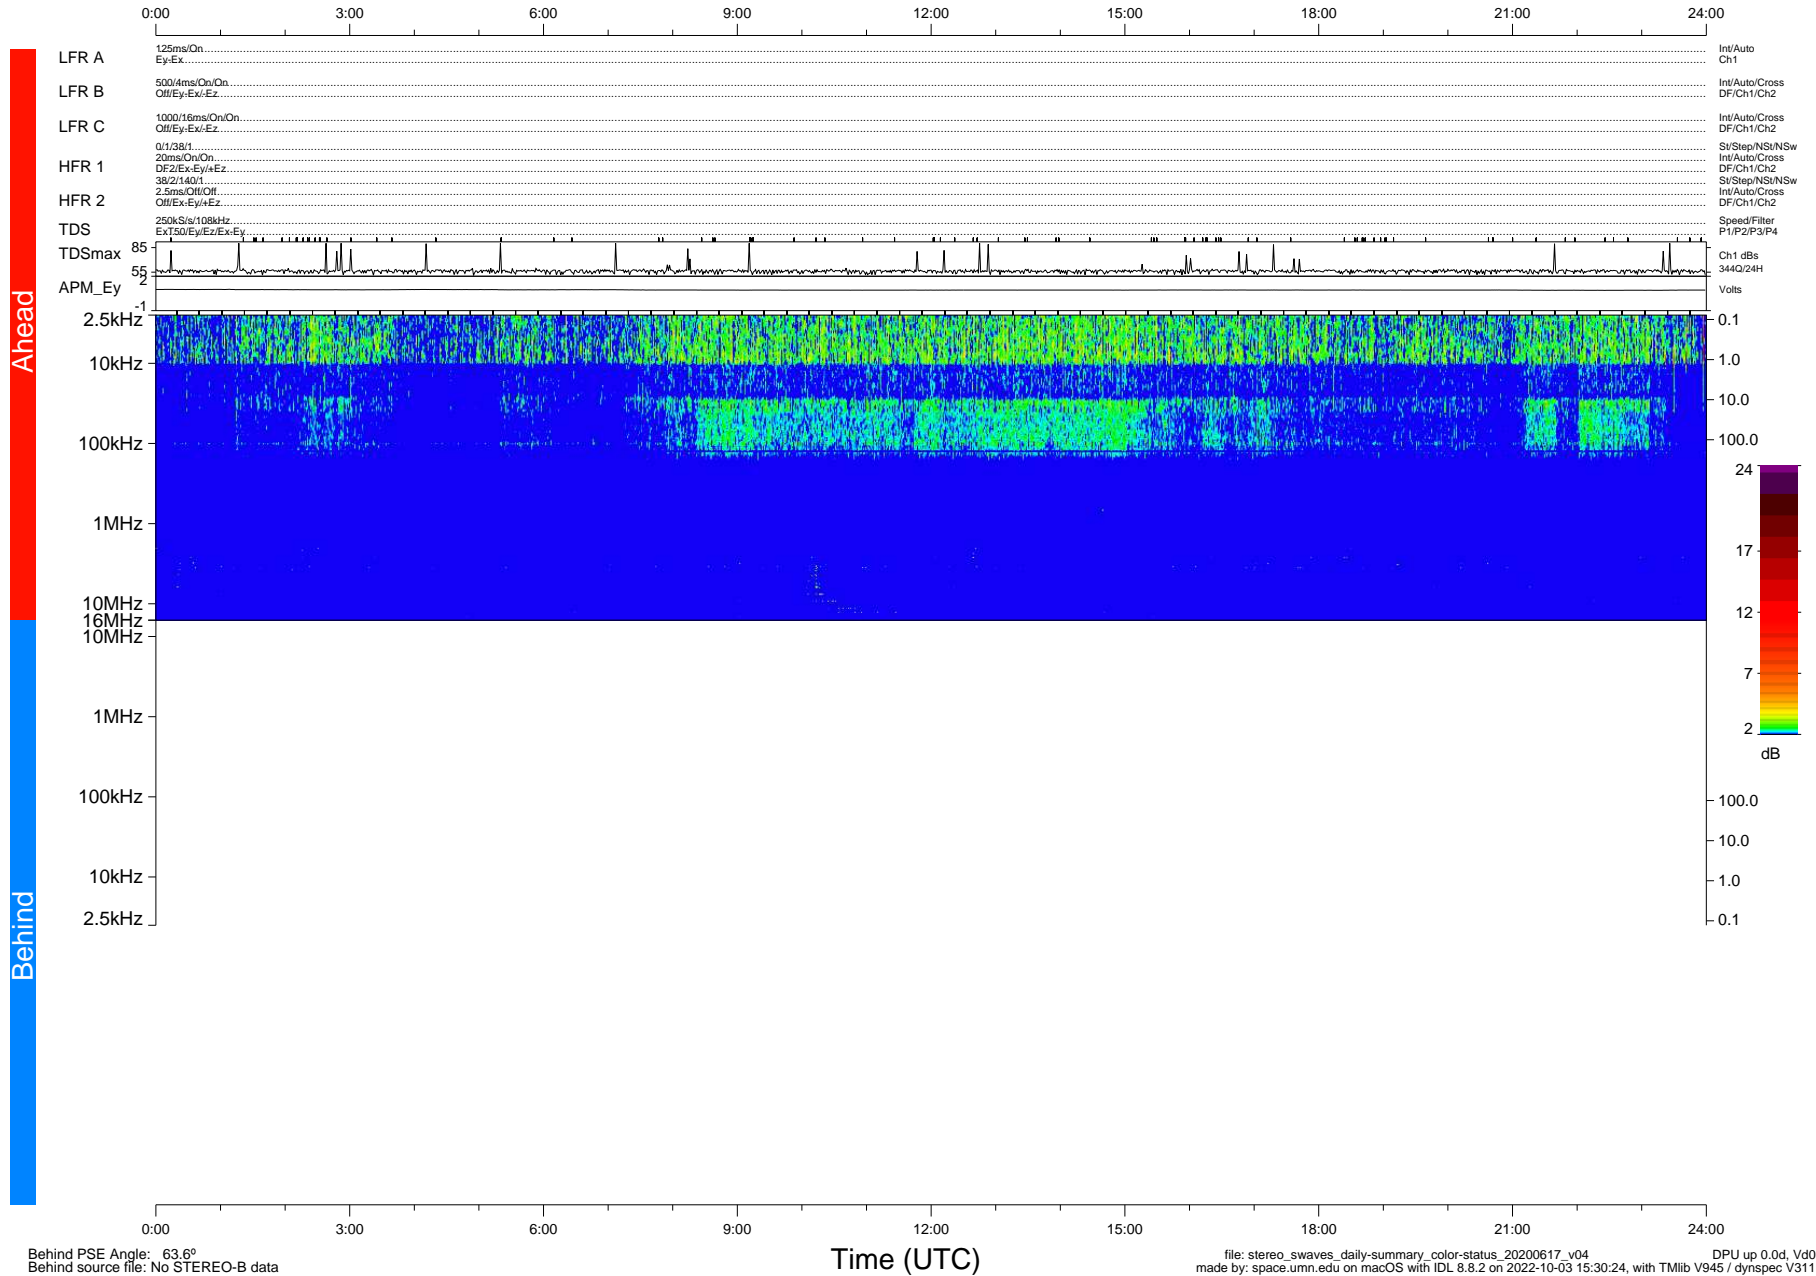

# STEREO/WAVES Daily Summary - 17-Jun-2020 (DOY 169)

Ahead source file: swaves\_ahead\_2020\_169\_1\_05.fin (Recovery: 100.0% HK, 105% Pkts)  
 Ahead PSE Angle: -70.7°

DPU up 1806.9d, V412d32

Behind PSE Angle: 63.6°  
 Behind source file: No STEREO-B data

file: stereo\_swaves\_daily-summary\_color-status\_20200617\_v04  
 made by: space.umn.edu on macOS with IDL 8.8.2 on 2022-10-03 15:30:24, with TLib V945 / dynspec V311  
 DPU up 0.0d, Vd0