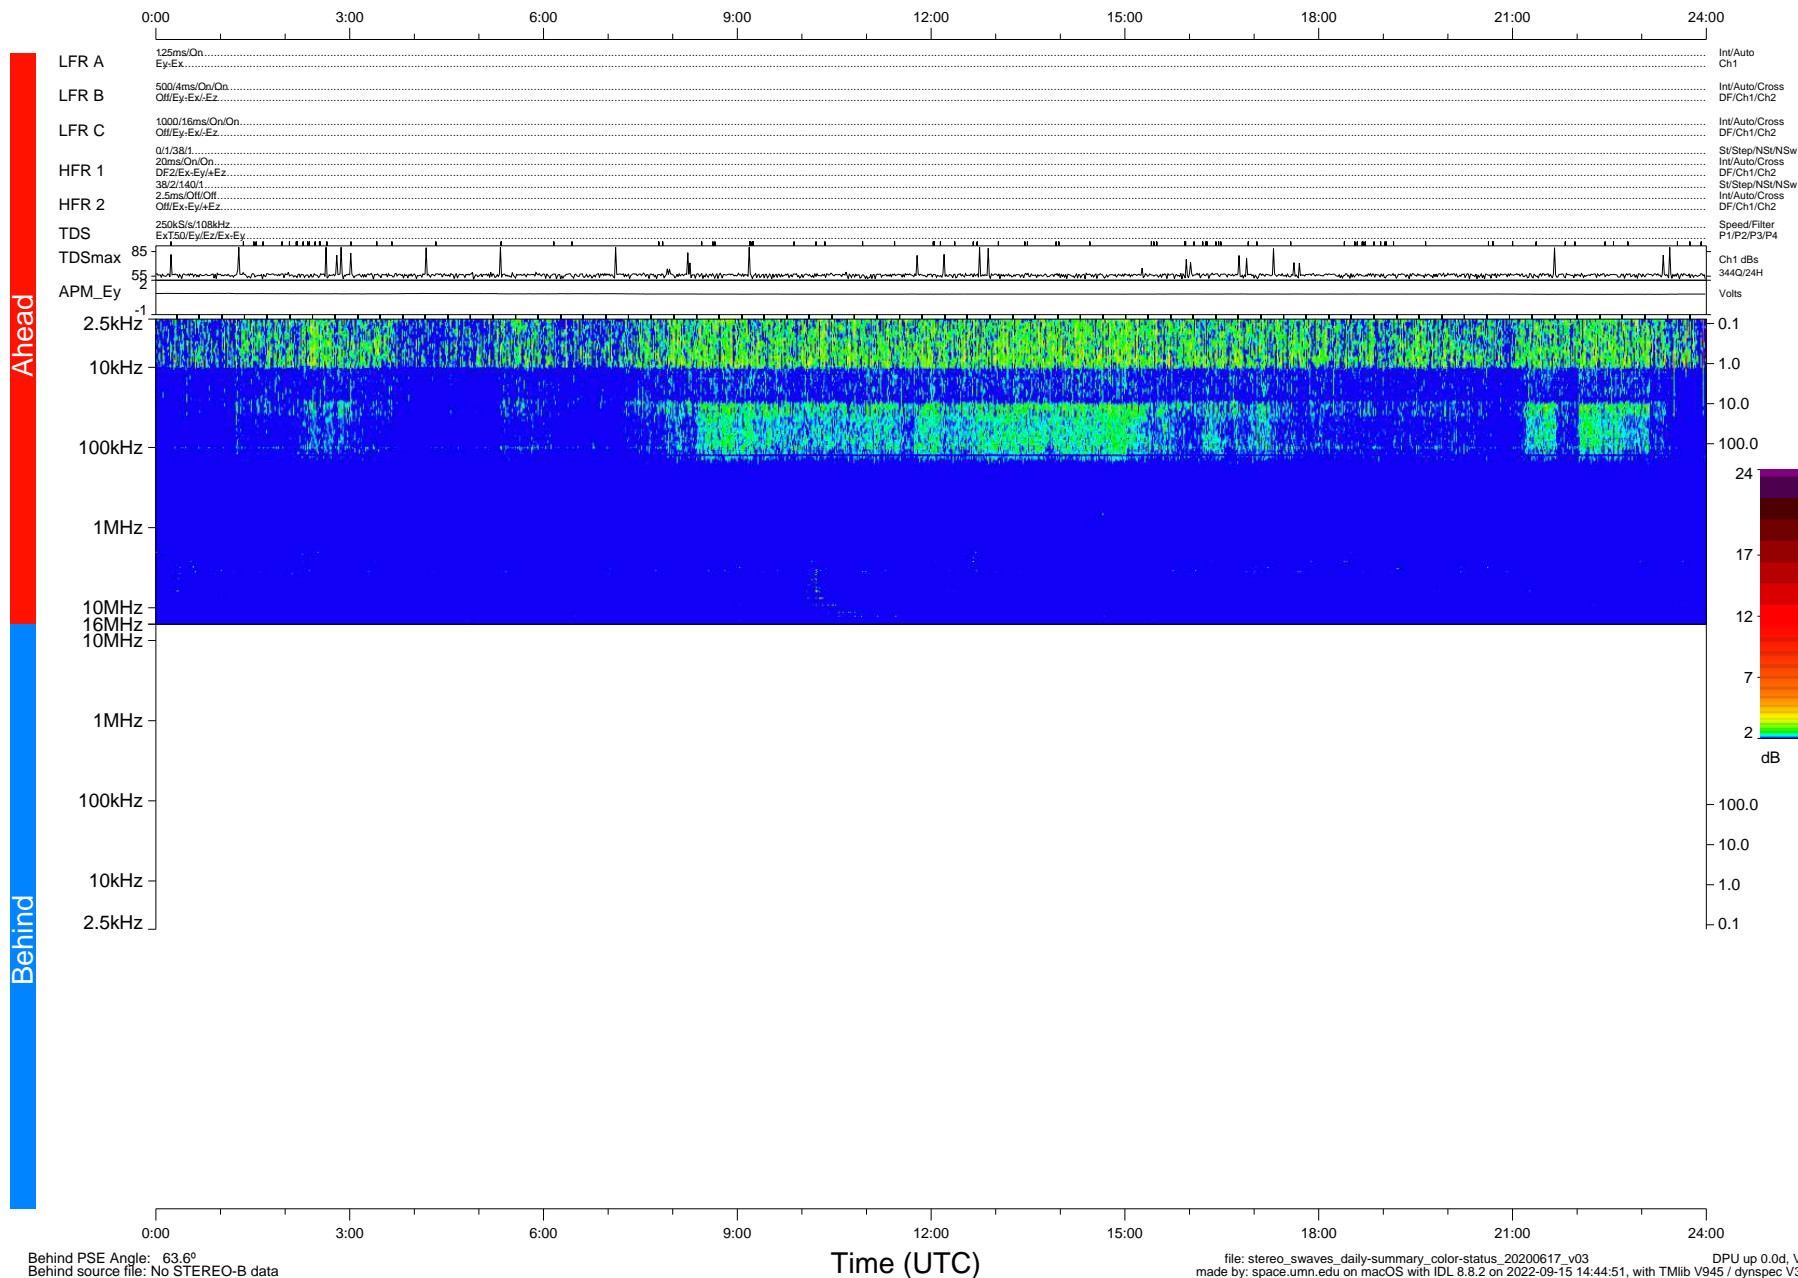

STEREO/WAVES Daily Summary - 17-Jun-2020 (DOY 169)

Ahead source file: swaves_ahead_2020_169_1_05.fin (Recovery: 100.0% HK, 105% Pkts)
Ahead PSE Angle: -70.7°

DPU up 1806.9d, V412d32

Behind PSE Angle: 63.6°
Behind source file: No STEREO-B data

Time (UTC)