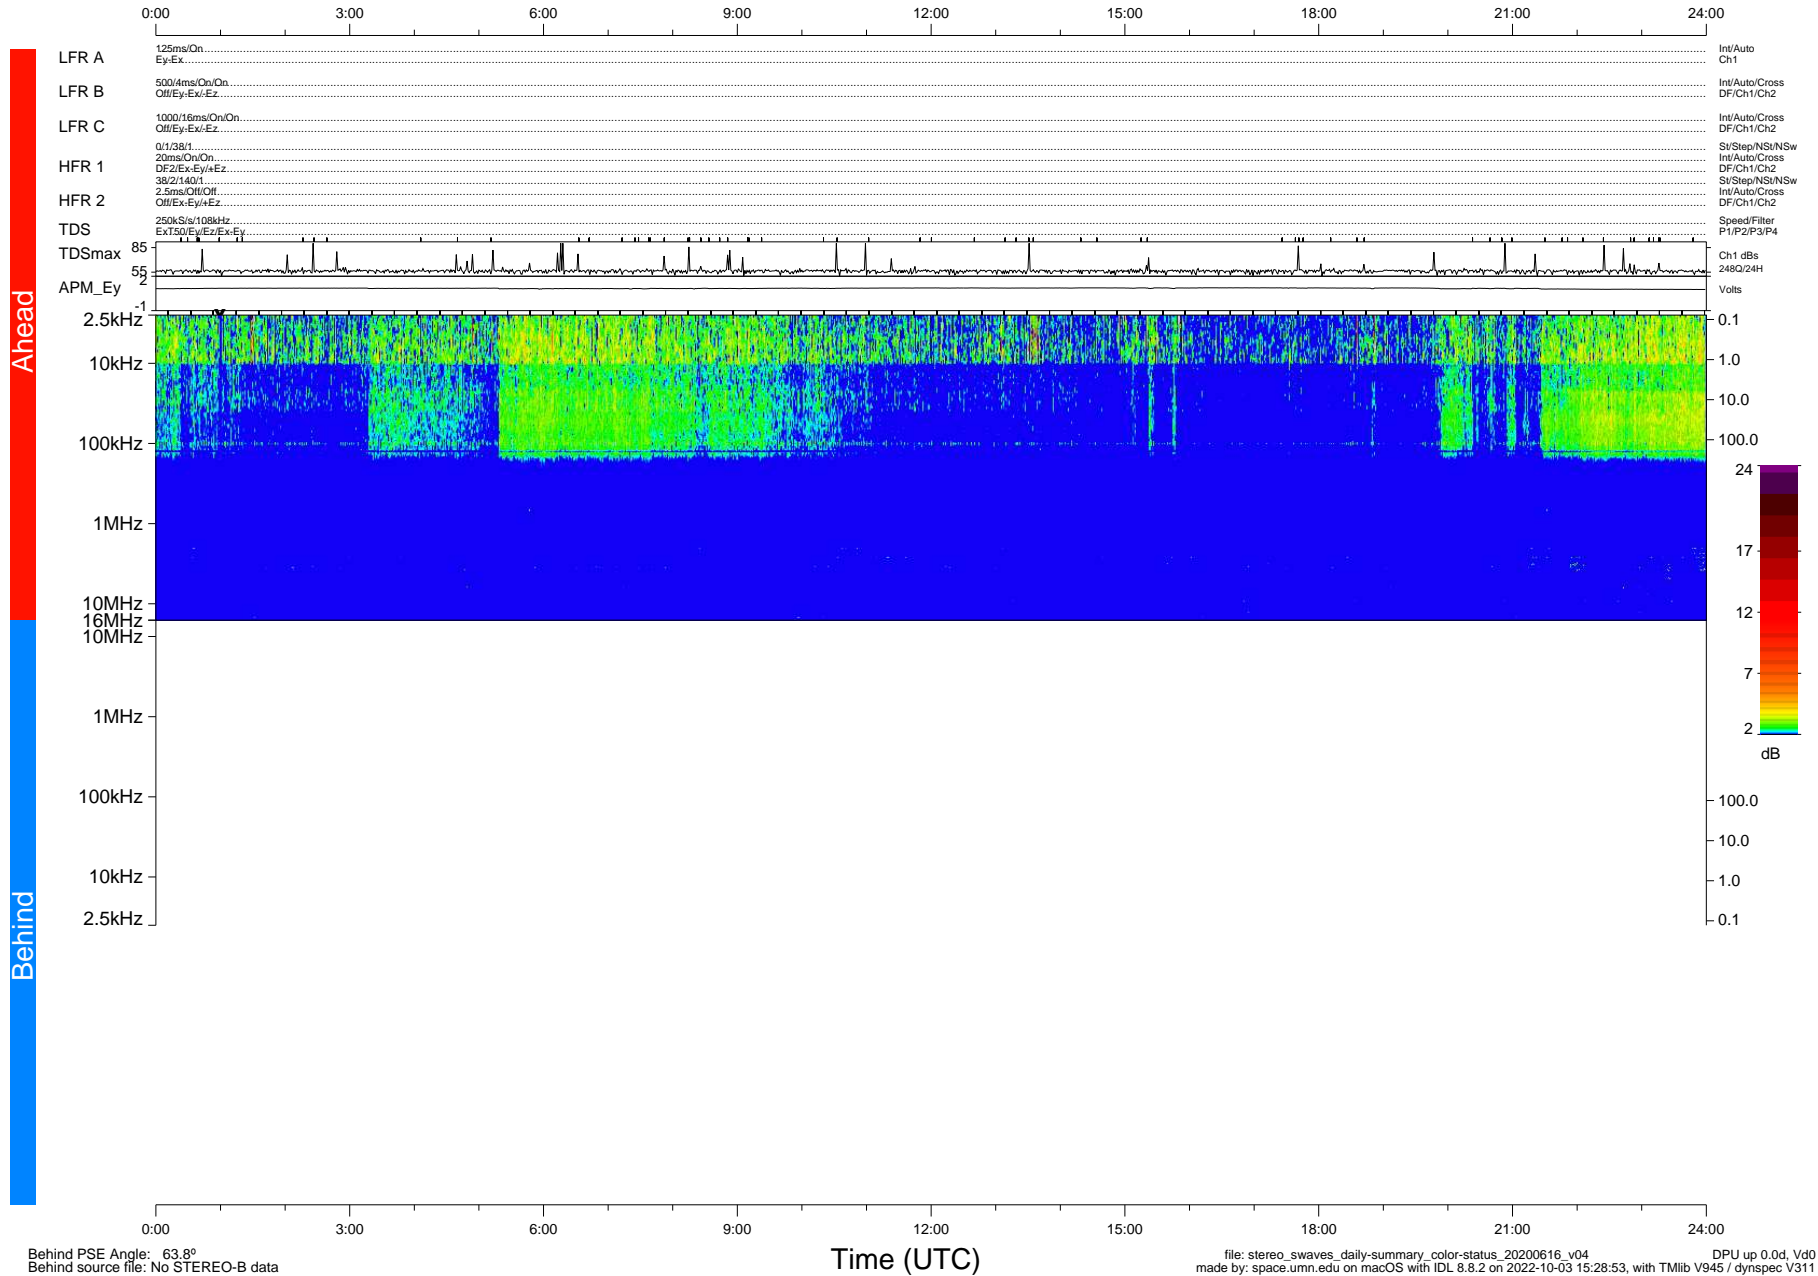

STEREO/WAVES Daily Summary - 16-Jun-2020 (DOY 168)

Ahead source file: swaves_ahead_2020_168_1_05.fin (Recovery: 100.0% HK, 91% Pkts)
Ahead PSE Angle: -70.7°

DPU up 1805.9d, V412d32

Behind PSE Angle: 63.8°
Behind source file: No STEREO-B data

Time (UTC)